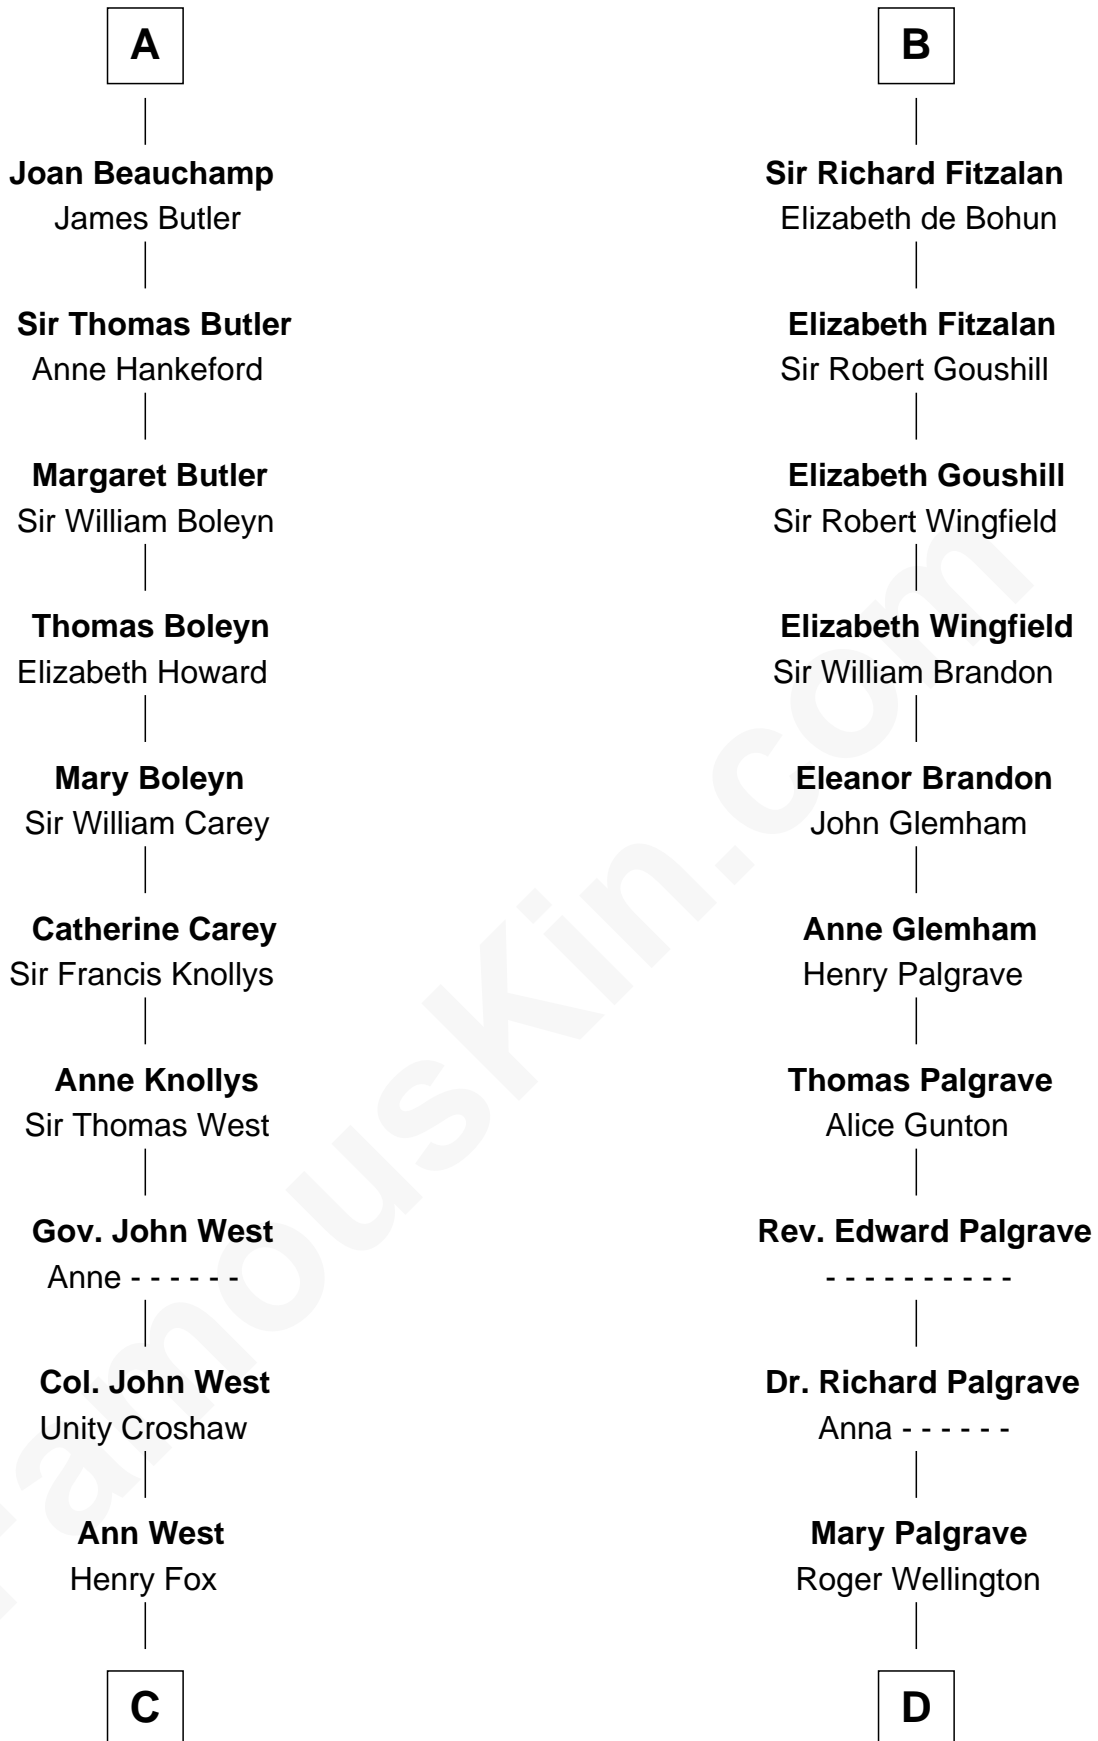

FamousKin.com Relationship Chart of

William C. C. Claiborne

1st Governor of Louisiana

20th cousin 1 time removed of

Eli Whitney

Inventor of the Cotton Gin

Richard Fitzgilbert de Clare

Adeliza de Meschines

C

Ann Fox

Thomas Claiborne

Nathaniel Claiborne

Jane Cole

William Claiborne

Mary Leigh

William C. C. Claiborne

1st Governor of Louisiana

D

Benjamin Wellington

Elizabeth Sweetman

Elizabeth Wellington

John Fay

Benjamin Fay

Martha Miles