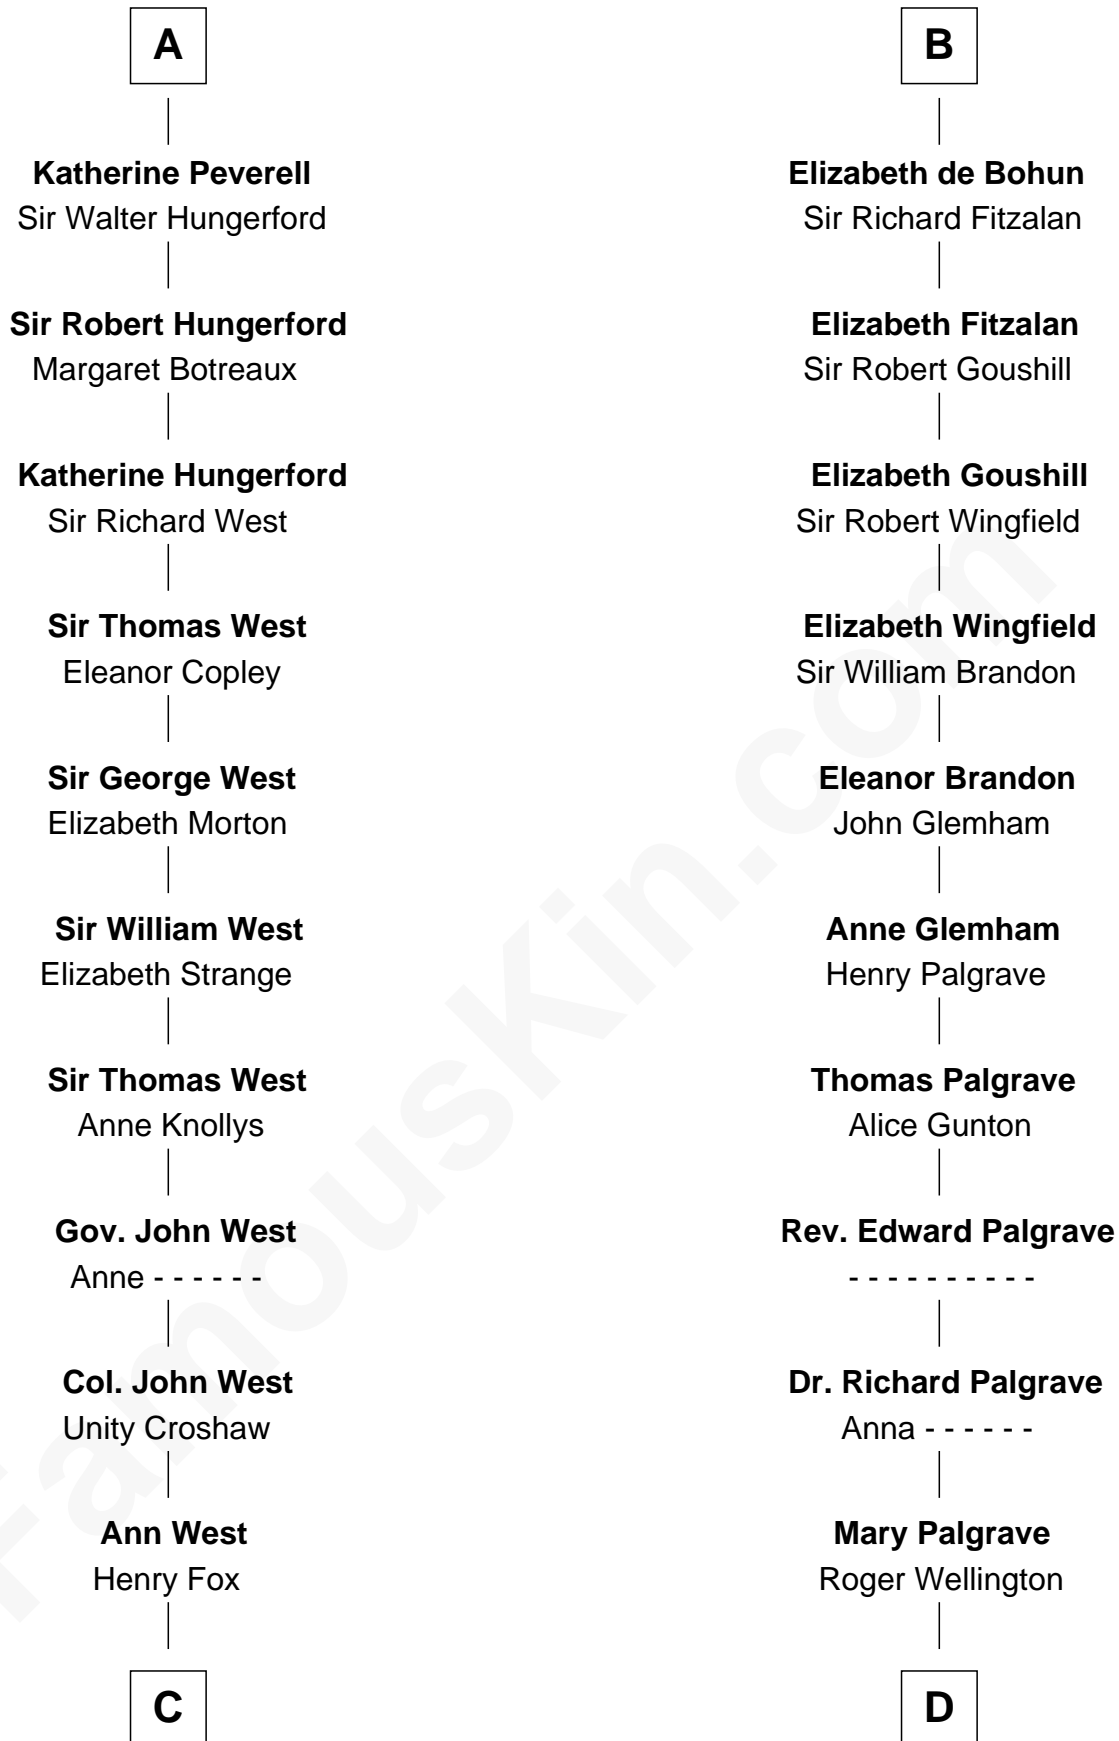

FamousKin.com Relationship Chart of

William C. C. Claiborne

1st Governor of Louisiana

20th cousin 1 time removed of

Eli Whitney

Inventor of the Cotton Gin

Robert de Beaumont
Petronella de Grantmesnil

Margaret de Beaumont
Sir Saher IV de Quincy

Hawise de Quincy
Hugh de Vere

Isabel de Vere
Sir John de Courtenay

Sir Hugh de Courtenay
Eleanor le Despencer

Sir Hugh de Courtenay
Agnes de St. John

Sir Thomas de Courtenay
Muriel de Moels

Margaret Courtenay
Thomas Peverell

A

Margaret de Beaumont
Sir Saher IV de Quincy

Sir Robert II de Quincy
Hawise of Chester

Margaret de Quincy
John de Lacy

Maud de Lacy
Sir Richard de Clare

Thomas de Clare
Juliana FitzMaurice

Margaret de Clare
Bartholomew de Badlesmere

Elizabeth de Badlesmere
Sir William de Bohun

B

C

Ann Fox

Thomas Claiborne

Nathaniel Claiborne

Jane Cole

William Claiborne