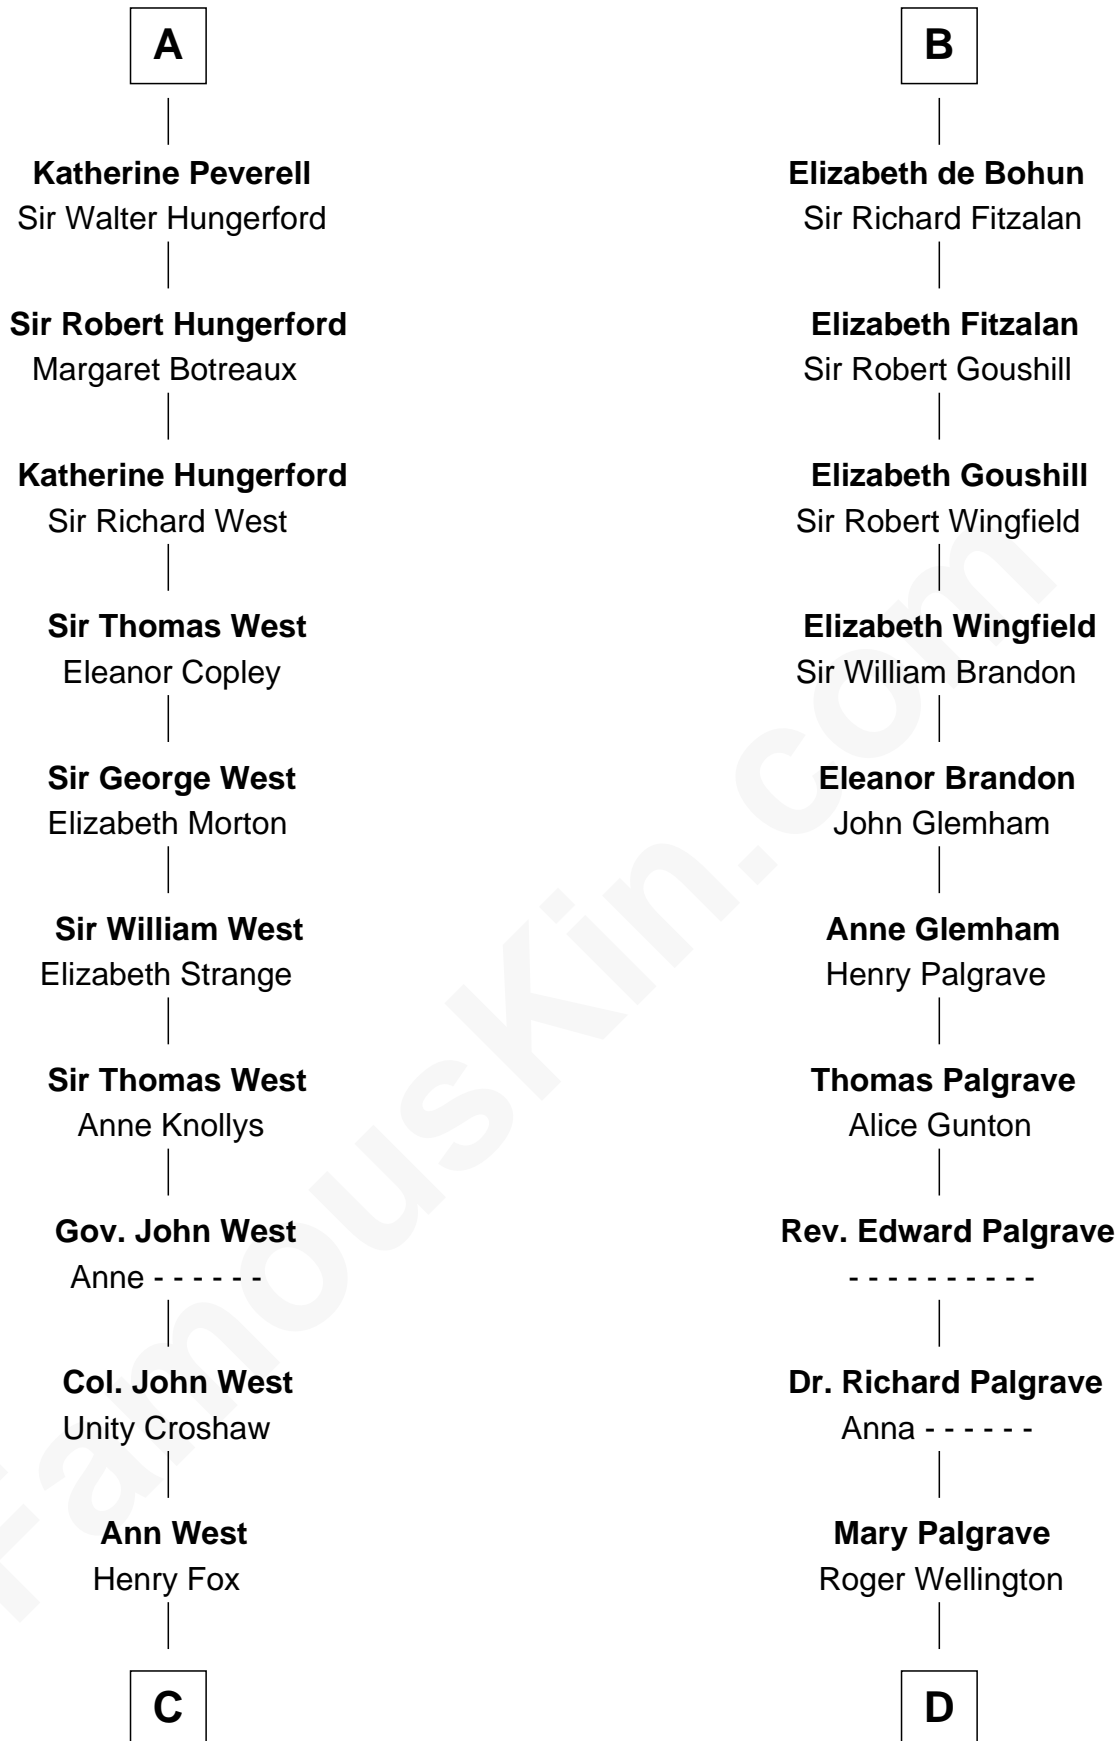

FamousKin.com Relationship Chart of

William C. C. Claiborne

1st Governor of Louisiana

20th cousin 1 time removed of

Eli Whitney

Inventor of the Cotton Gin

Robert de Quincy

Orabel FitzNess

Juliana FitzMaurice

Margaret de Clare

Bartholomew de Badlesmere

Elizabeth de Badlesmere

Sir William de Bohun

B

C

Ann Fox