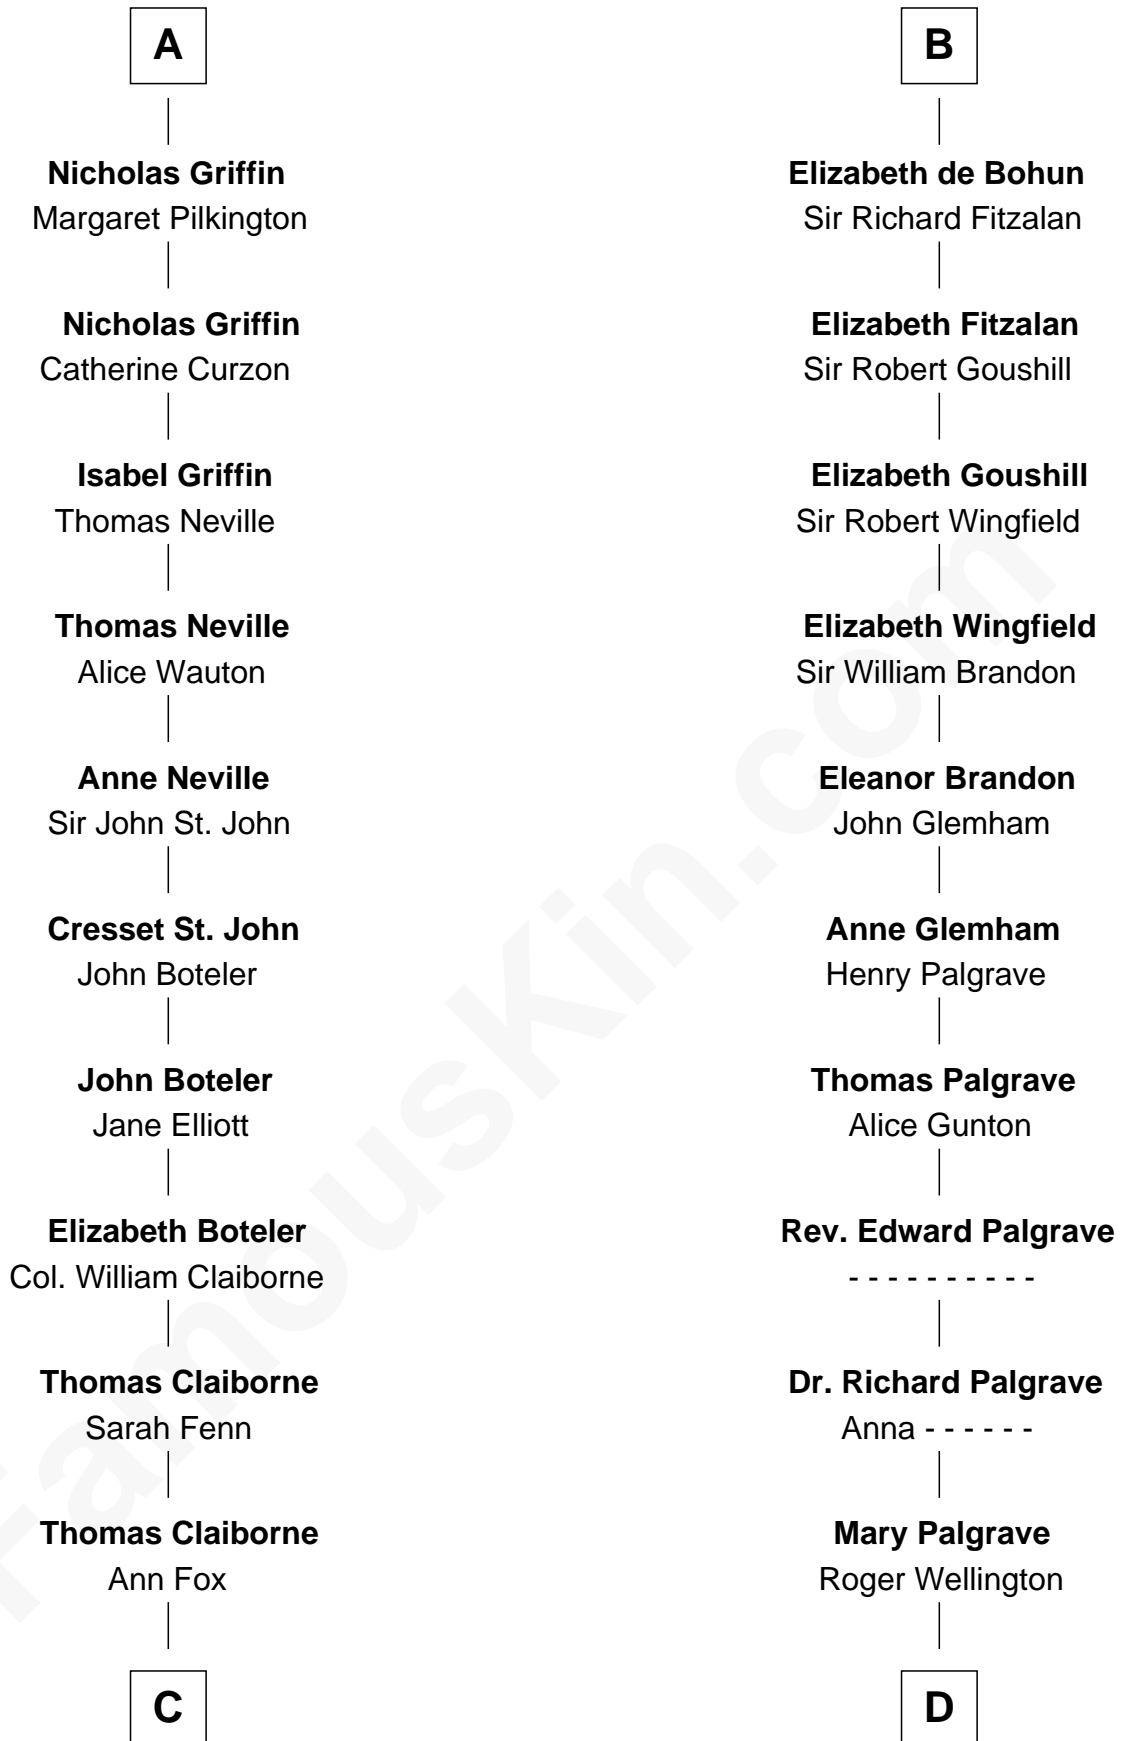

FamousKin.com
Relationship Chart of
William C. C. Claiborne
1st Governor of Louisiana

19th cousin 2 times removed of
Eli Whitney
Inventor of the Cotton Gin

C

Nathaniel Claiborne

Jane Cole

William Claiborne

Mary Leigh

William C. C. Claiborne

1st Governor of Louisiana

D

Benjamin Wellington

Elizabeth Sweetman

Elizabeth Wellington

John Fay

Benjamin Fay

Martha Miles

Elizabeth Fay

Eli Whitney

Eli Whitney

Inventor of the Cotton Gin

FamousKin.com