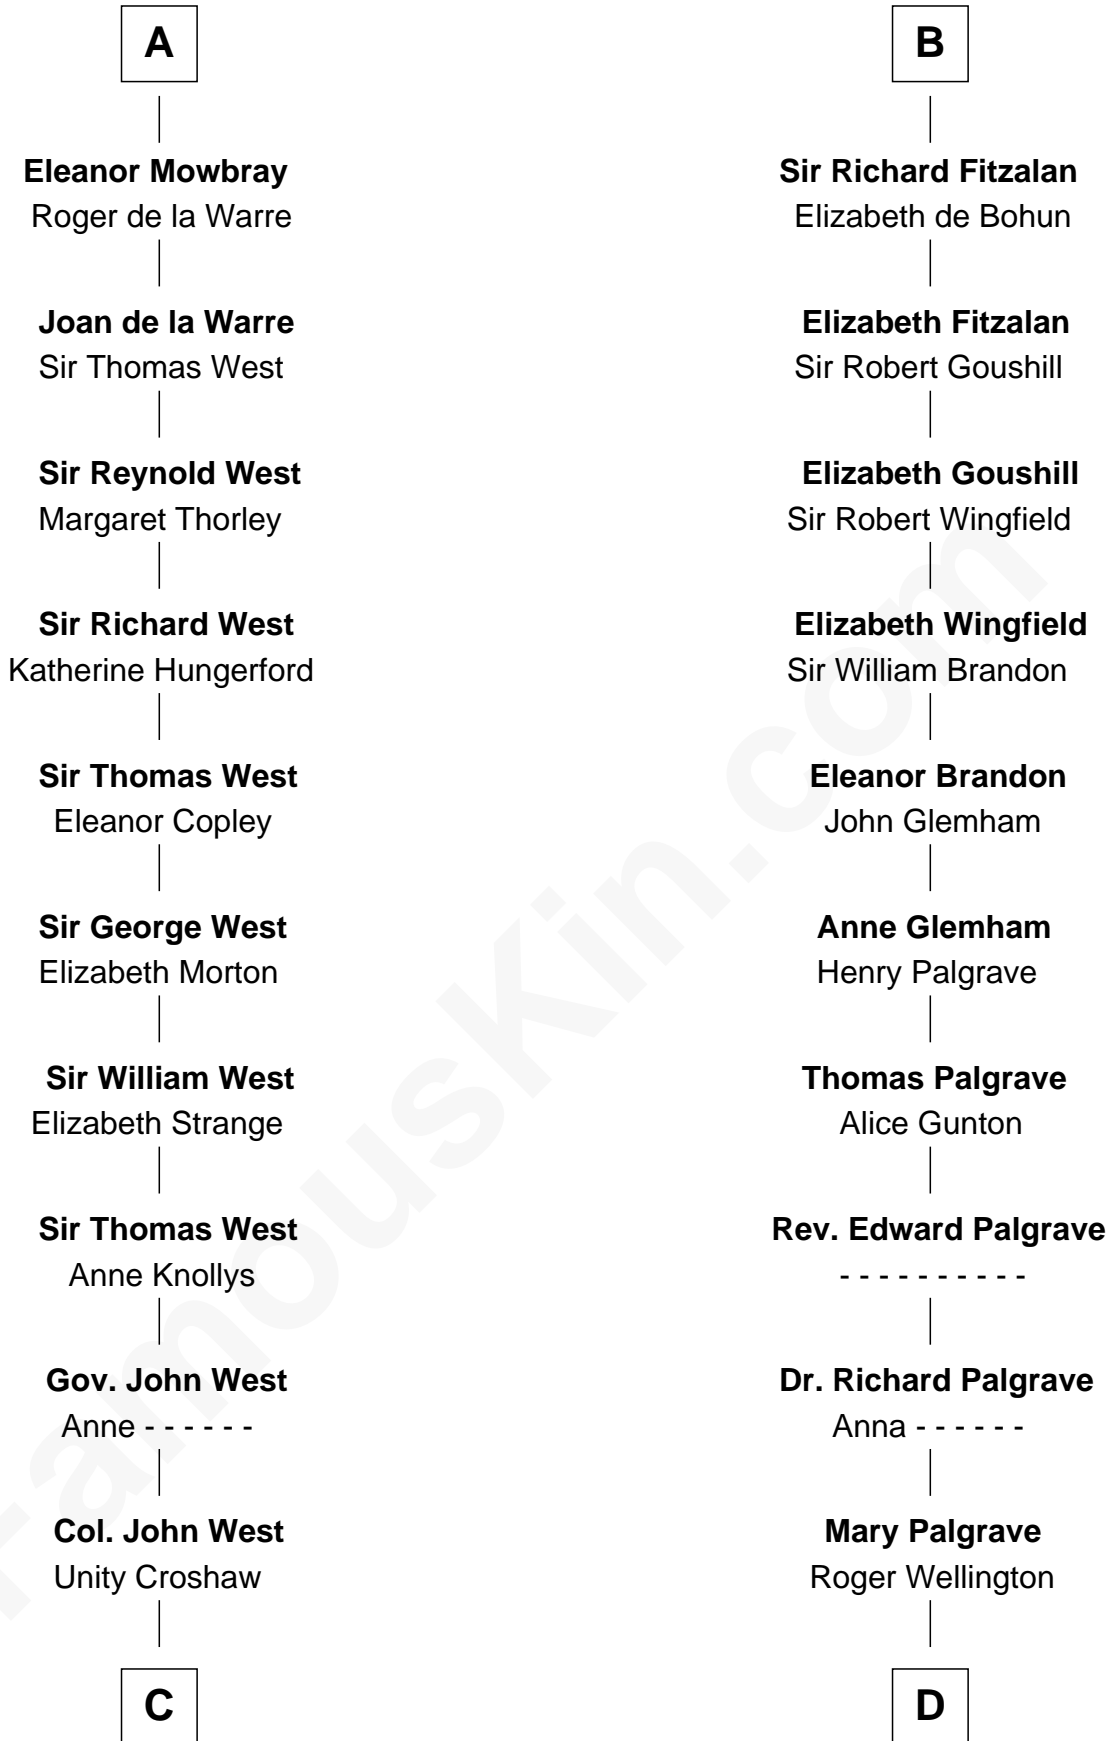

FamousKin.com Relationship Chart of

William C. C. Claiborne

1st Governor of Louisiana

21st cousin of

Eli Whitney

Inventor of the Cotton Gin

Theobald II of Champagne

Matilda of Carinthia

C

Ann West
Henry Fox

Ann Fox
Thomas Claiborne

Nathaniel Claiborne
Jane Cole

William Claiborne
Mary Leigh

William C. C. Claiborne
1st Governor of Louisiana

D

Benjamin Wellington
Elizabeth Sweetman

Elizabeth Wellington
John Fay

Benjamin Fay
Martha Miles

Elizabeth Fay
Eli Whitney

Eli Whitney
Inventor of the Cotton Gin