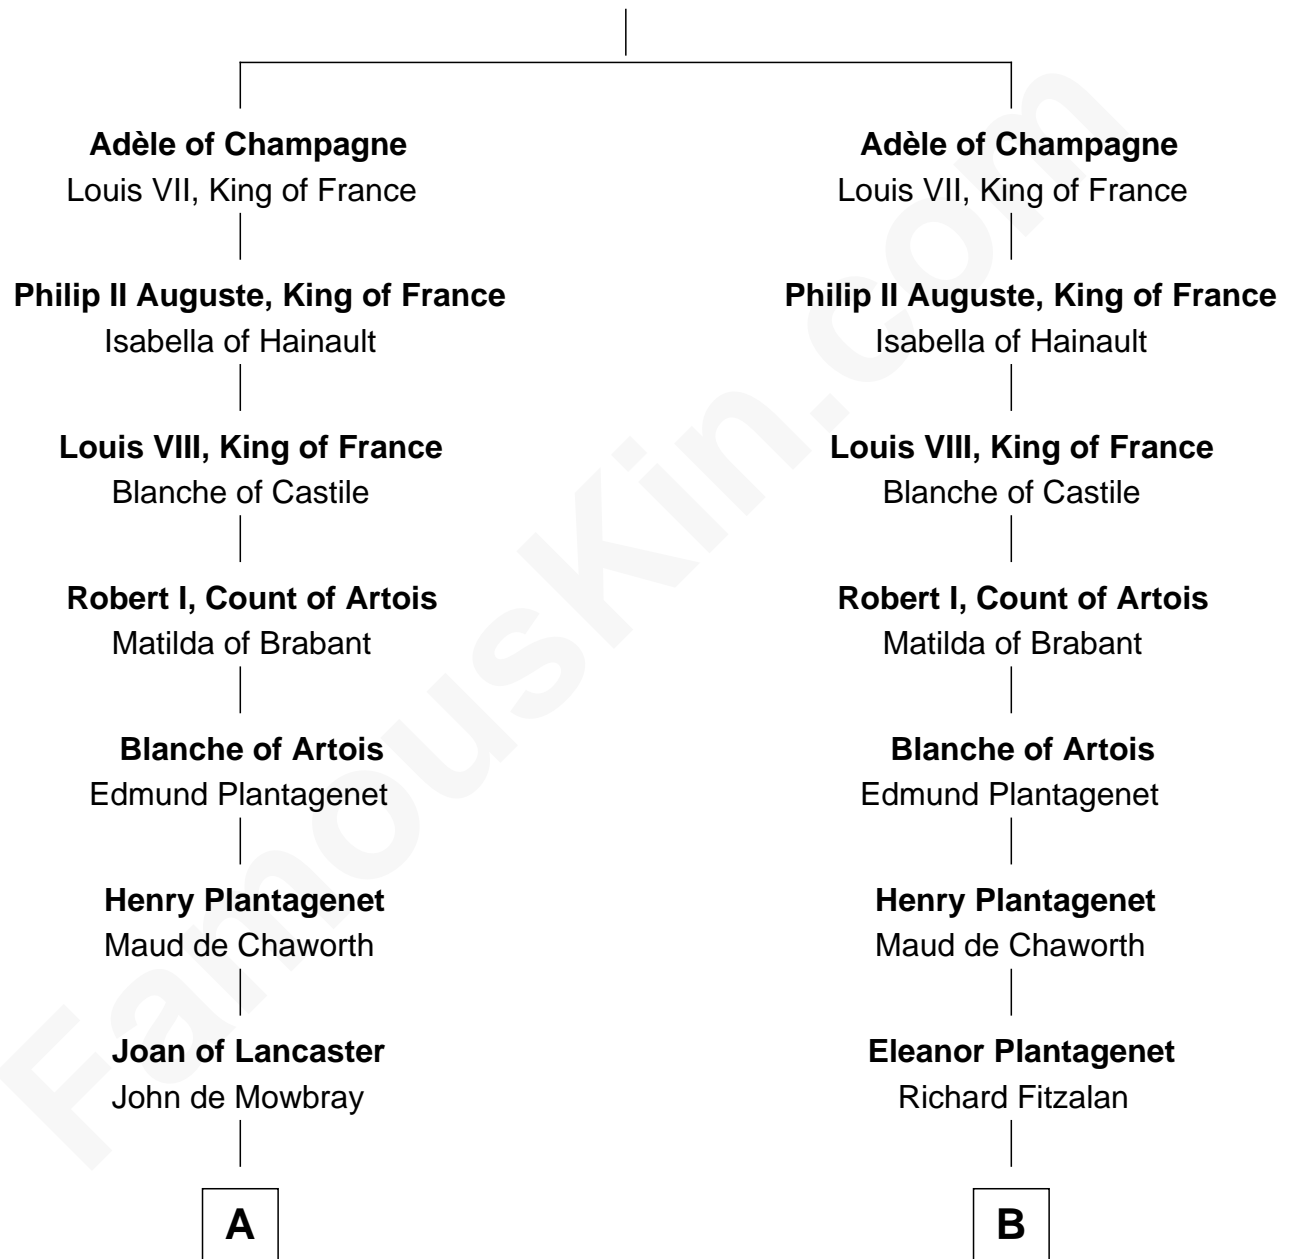

FamousKin.com Relationship Chart of

William C. C. Claiborne

1st Governor of Louisiana

21st cousin of

Eli Whitney

Inventor of the Cotton Gin

Theobald II of Champagne

Matilda of Carinthia

C

Ann West
Henry Fox

Ann Fox
Thomas Claiborne

Nathaniel Claiborne
Jane Cole

William Claiborne
Mary Leigh

William C. C. Claiborne
1st Governor of Louisiana

D

Benjamin Wellington
Elizabeth Sweetman

Elizabeth Wellington
John Fay

Benjamin Fay
Martha Miles

Elizabeth Fay
Eli Whitney

Eli Whitney
Inventor of the Cotton Gin