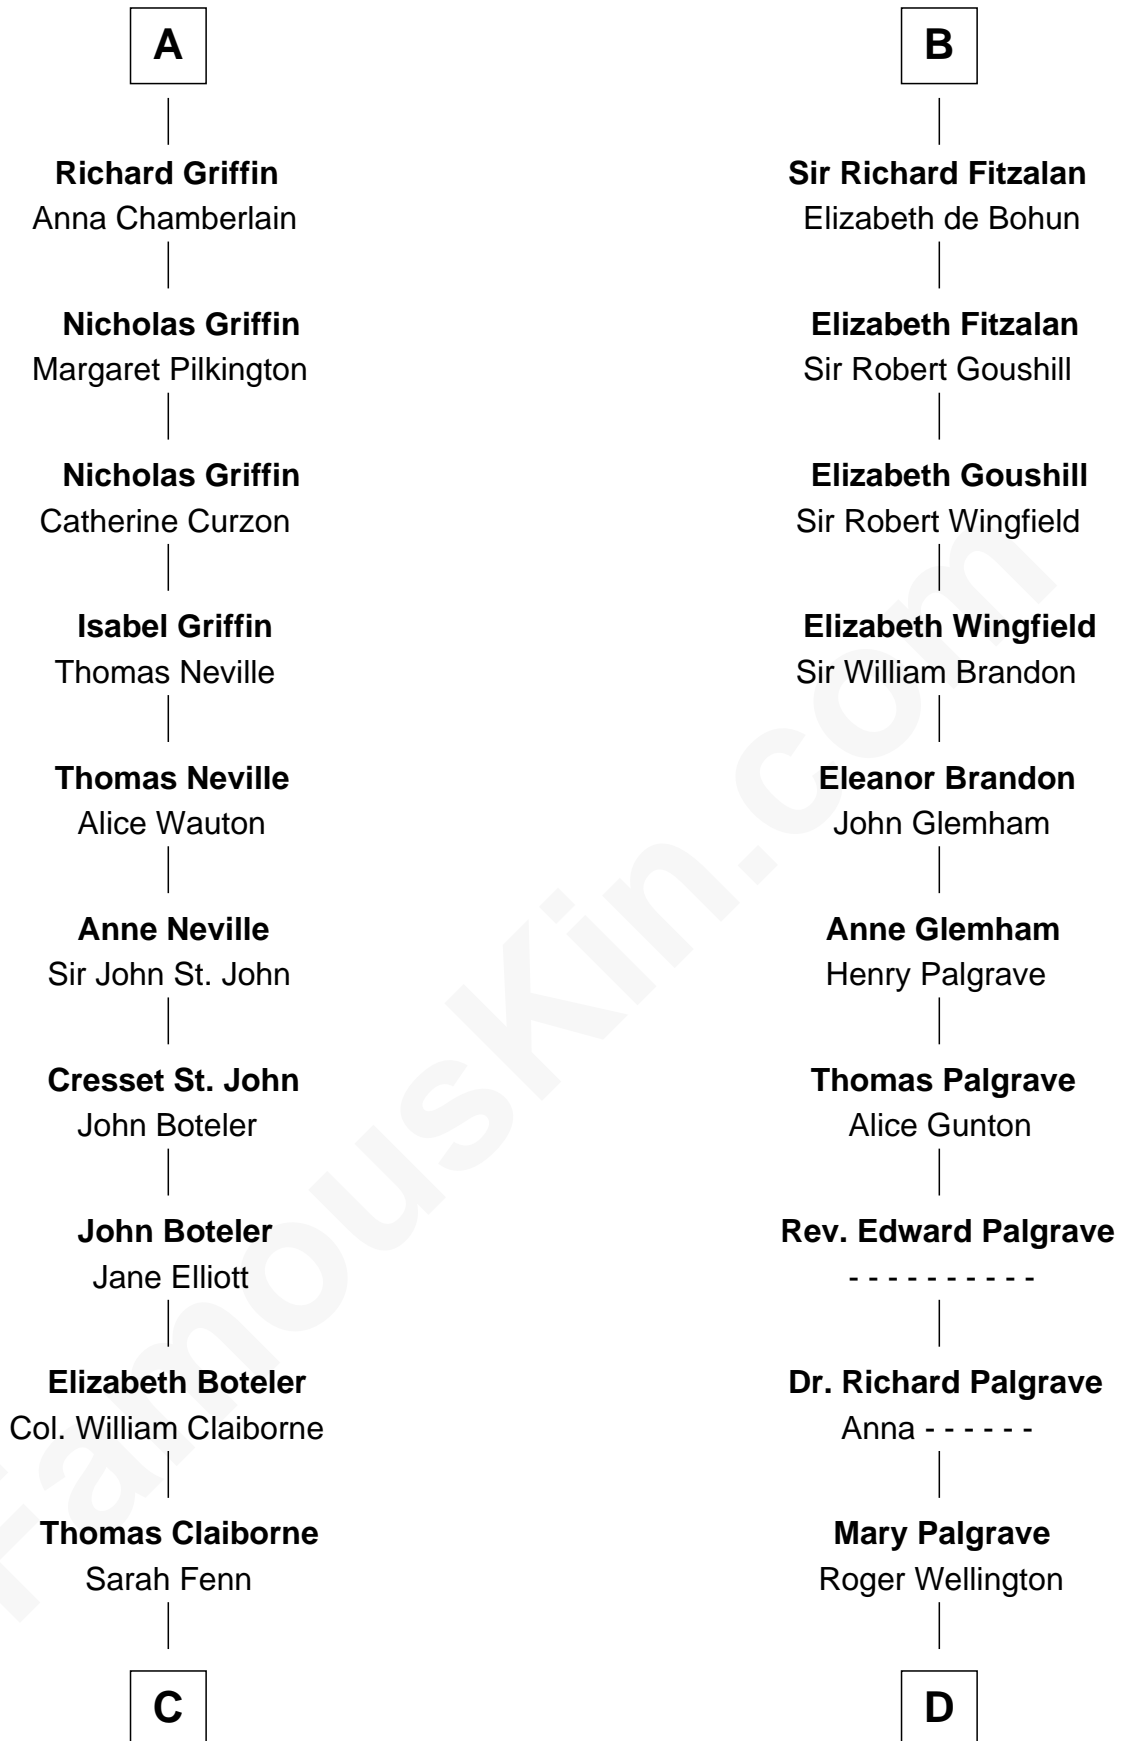

FamousKin.com Relationship Chart of

William C. C. Claiborne

1st Governor of Louisiana

20th cousin 1 time removed of

Eli Whitney

Inventor of the Cotton Gin

Sir Ralph de Tony

Margaret Beaumont

C

Thomas Claiborne

Ann Fox

Nathaniel Claiborne

Jane Cole

William Claiborne

Mary Leigh

William C. C. Claiborne