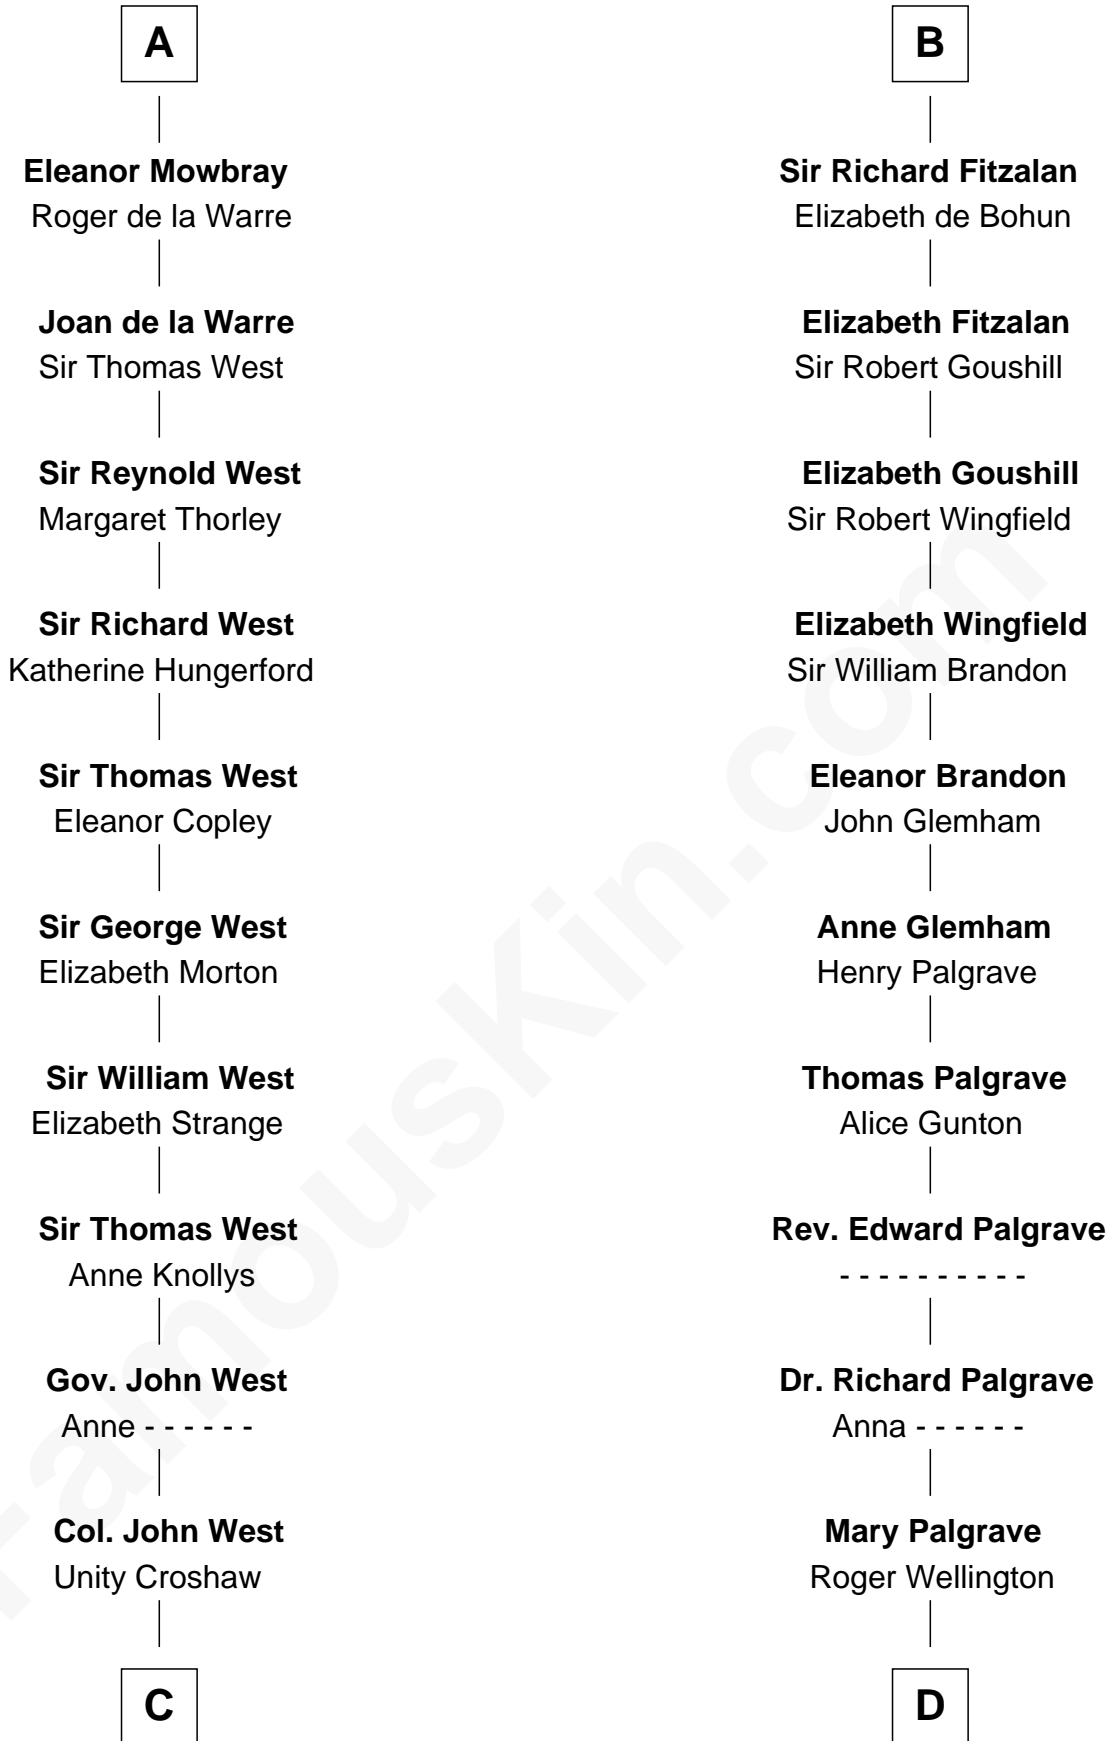

FamousKin.com Relationship Chart of

William C. C. Claiborne

1st Governor of Louisiana

21st cousin of

Eli Whitney

Inventor of the Cotton Gin

Henry II, Duke of Limbourg

Marguerite of Limbourg
Godfrey III, Count of Louvain

Henry I, Duke of Brabant
Mathilde of Boulogne

Henry II, Duke of Brabant
Marie of Hohenstaufen

Matilda of Brabant
Robert I, Count of Artois

Blanche of Artois
Edmund Plantagenet

Henry Plantagenet
Maud de Chaworth

Joan of Lancaster
John de Mowbray

A

Marguerite of Limbourg
Godfrey III, Count of Louvain

Henry I, Duke of Brabant
Mathilde of Boulogne

Henry II, Duke of Brabant
Marie of Hohenstaufen

Matilda of Brabant
Robert I, Count of Artois

Blanche of Artois
Edmund Plantagenet

Henry Plantagenet
Maud de Chaworth

Eleanor Plantagenet
Richard Fitzalan

B

C

Ann West
Henry Fox

Ann Fox
Thomas Claiborne

Nathaniel Claiborne
Jane Cole