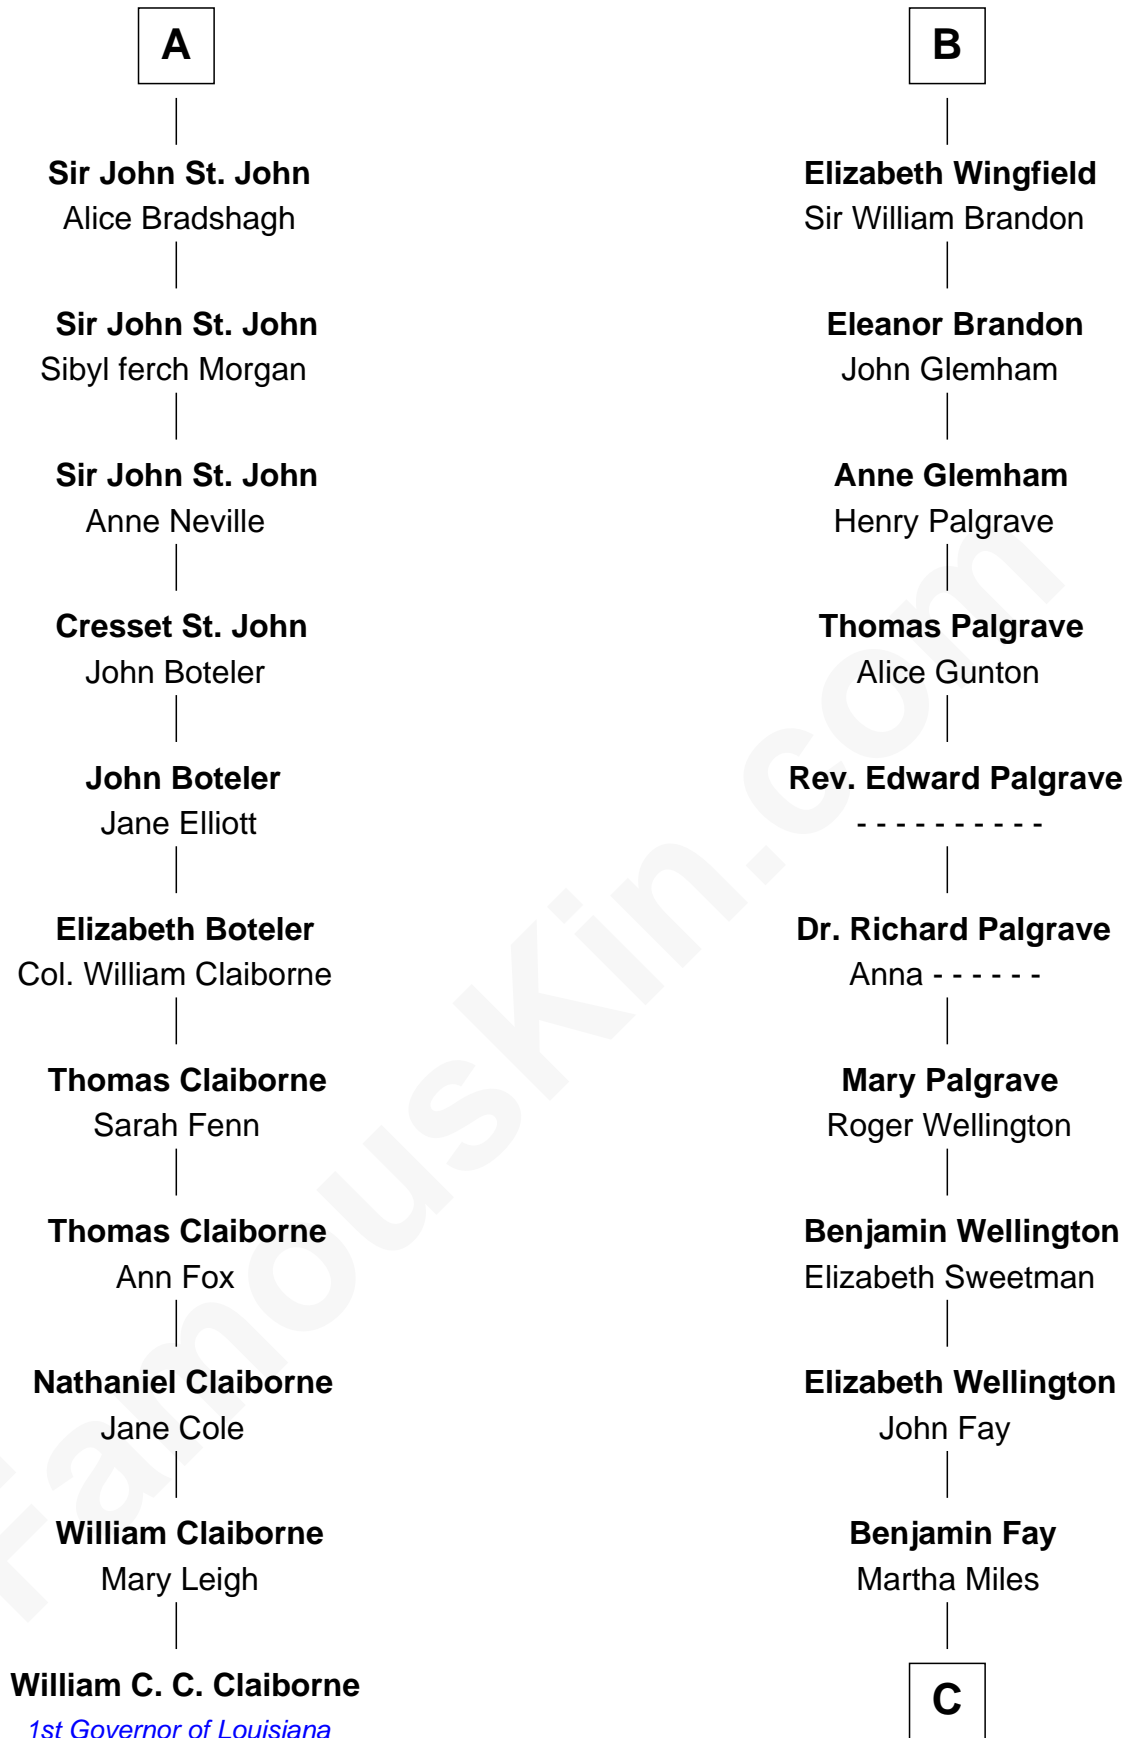

FamousKin.com Relationship Chart of

William C. C. Claiborne

1st Governor of Louisiana

17th cousin 1 time removed of

Eli Whitney

Inventor of the Cotton Gin

Sir William de Beauchamp

Isabel Mauduit

Isabella de Beauchamp

Sir Patrick de Chaworth

Maud de Chaworth

Henry Plantagenet

Eleanor Plantagenet

Richard Fitzalan

Sir Richard Fitzalan

Elizabeth de Bohun

Elizabeth Fitzalan

Sir Robert Goushill

Elizabeth Goushill

Sir Robert Wingfield

B

C

Elizabeth Fay

Eli Whitney