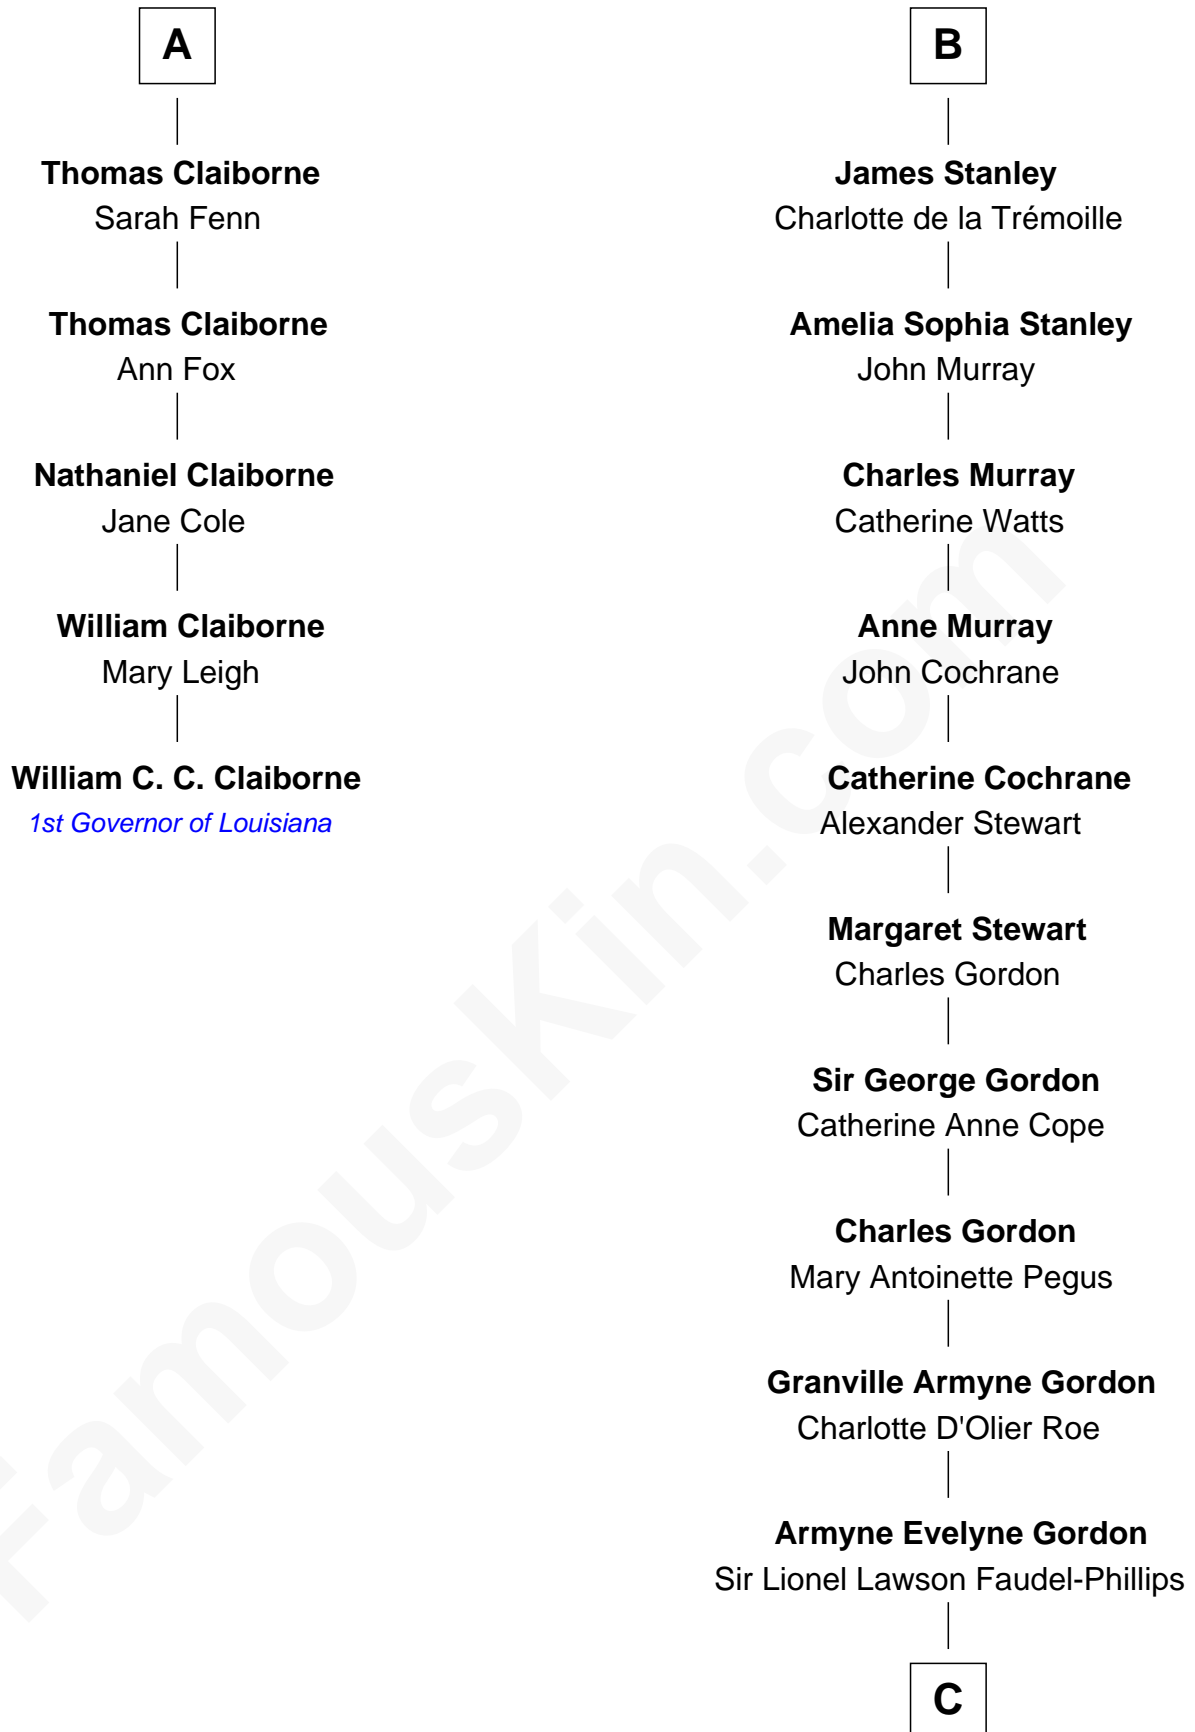

FamousKin.com
Relationship Chart of
William C. C. Claiborne
1st Governor of Louisiana

11th cousin 9 times removed of
Cara Delevingne
Fashion Model and Movie Actress

C

Anne Margaret Faudel-Phillips

John Vincent Sheffield

Jane Armyne Sheffield

Sir Jocelyn Edward Greville Stevens

Pandora Anne Stevens

Charles Hamar Delevingne

Cara Delevingne

Model and Actress