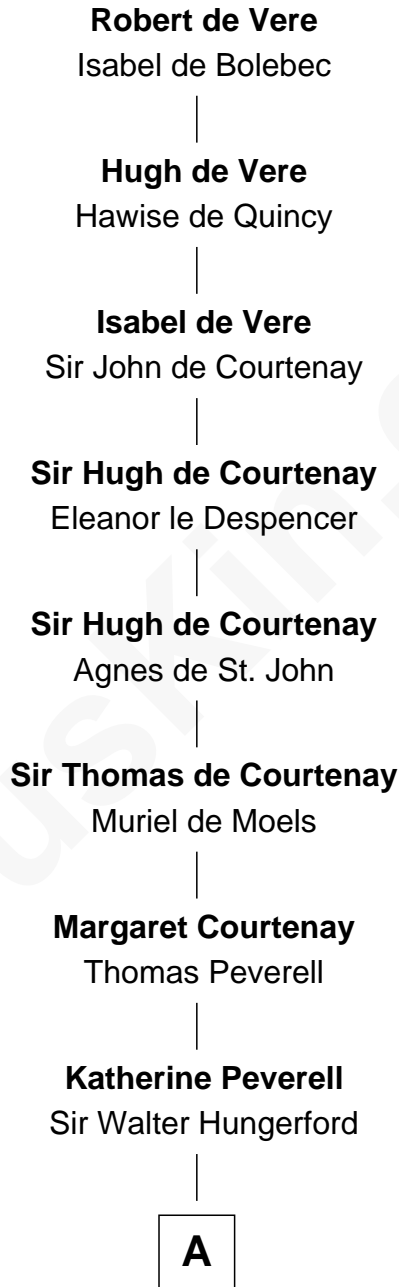

FamousKin.com Relationship Chart of

William C. C. Claiborne

1st Governor of Louisiana

18th Great-grandson of

Robert de Vere

Magna Carta Surety

A

Sir Robert Hungerford

Margaret Botreaux

Katherine Hungerford

Sir Richard West

Sir Thomas West

Eleanor Copley

Sir George West

Elizabeth Morton

Sir William West

Elizabeth Strange

Sir Thomas West

Anne Knollys

Gov. John West

Anne - - - - -

Col. John West

Unity Croshaw

Ann West