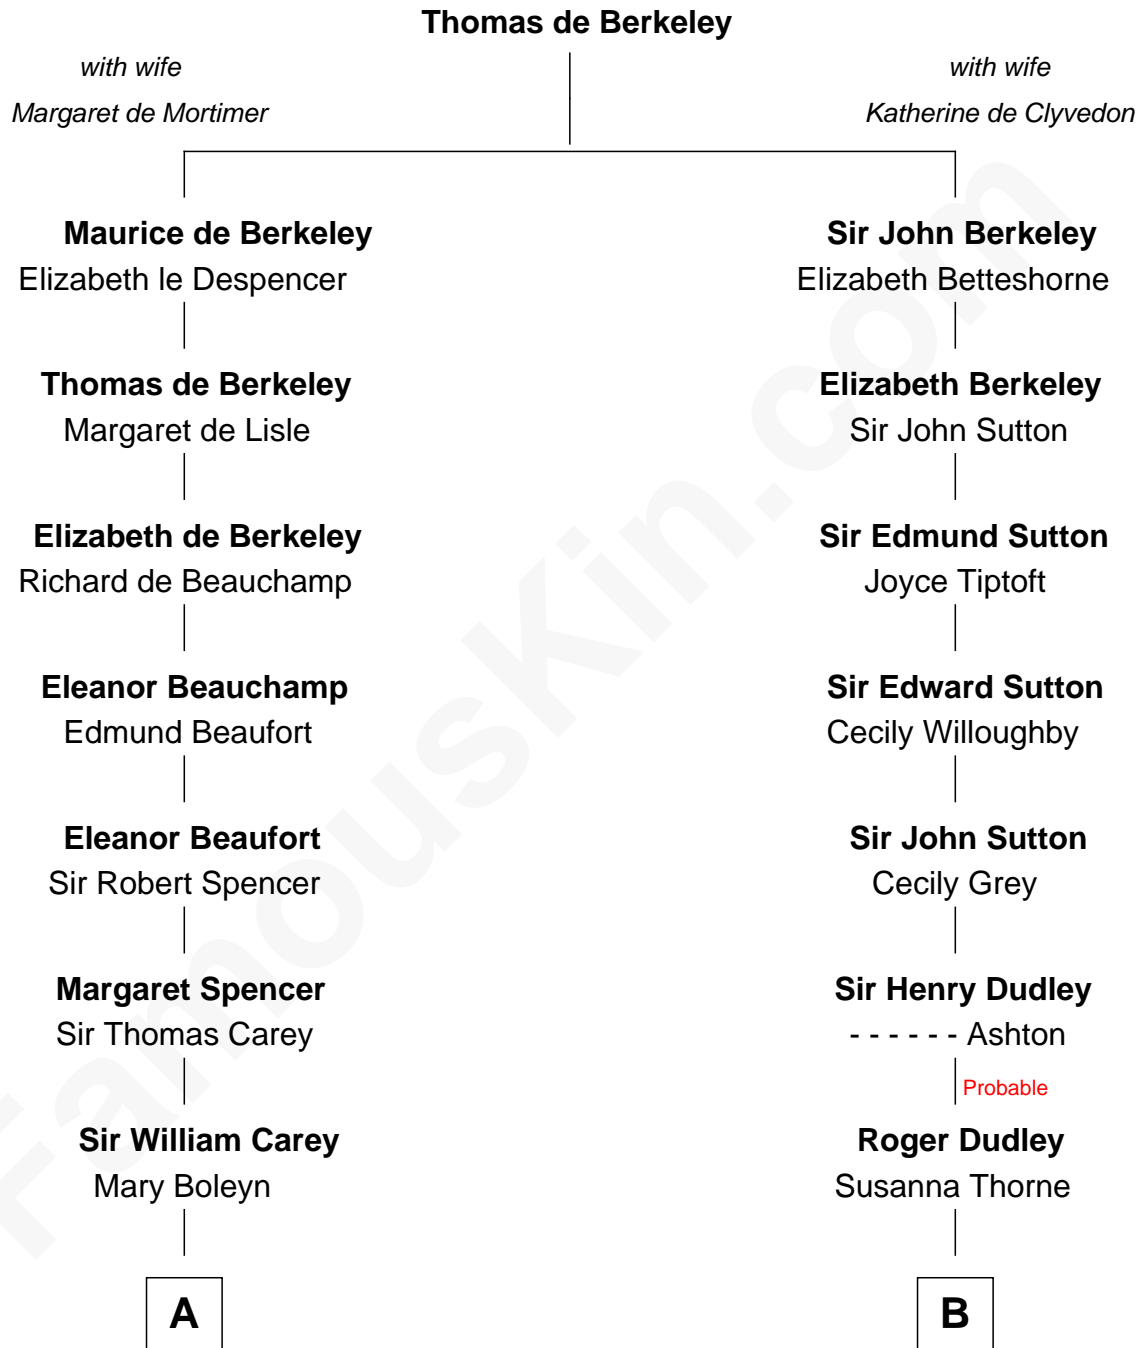

**FamousKin.com**  
**Relationship Chart of**  
**William C. C. Claiborne**  
*1st Governor of Louisiana*

**15th cousin 1 time removed of**  
**Dr. H. H. Holmes**  
*Serial Killer aka "Devil in the White City"*

**A**

**Catherine Carey**  
Sir Francis Knollys

**Anne Knollys**  
Sir Thomas West

**Gov. John West**  
Anne - - - - -

**Col. John West**  
Unity Croshaw

**Ann West**  
Henry Fox

**Ann Fox**  
Thomas Claiborne

**Levi Horton Mudgett**  
Theodate Page Price

**Dr. H. H. Holmes**  
*Serial Killer Dr. H. H. Holmes*