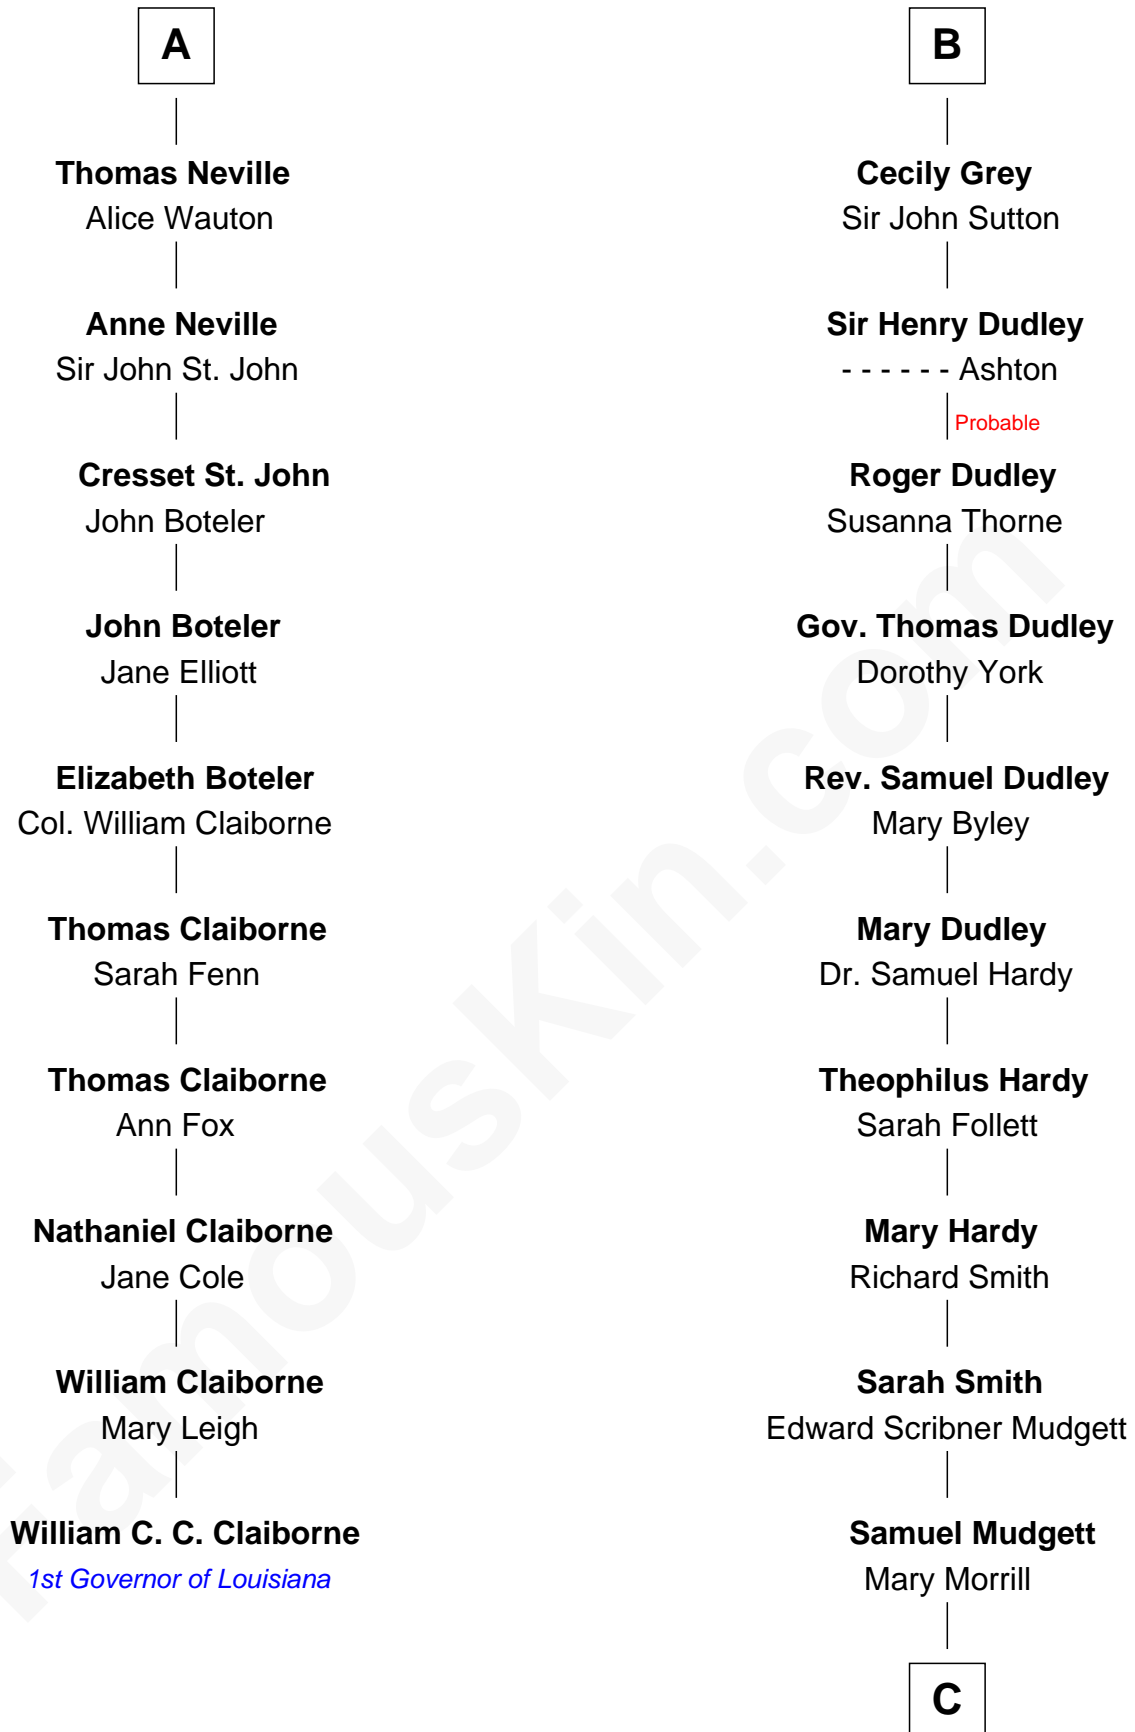

FamousKin.com
Relationship Chart of
William C. C. Claiborne
1st Governor of Louisiana

16th cousin 3 times removed of
Dr. H. H. Holmes
Serial Killer aka "Devil in the White City"

C

Scribner Mudgett

Nancy Prescott

Levi Horton Mudgett

Theodate Page Price

Dr. H. H. Holmes

Serial Killer Dr. H. H. Holmes

FamousKin.com