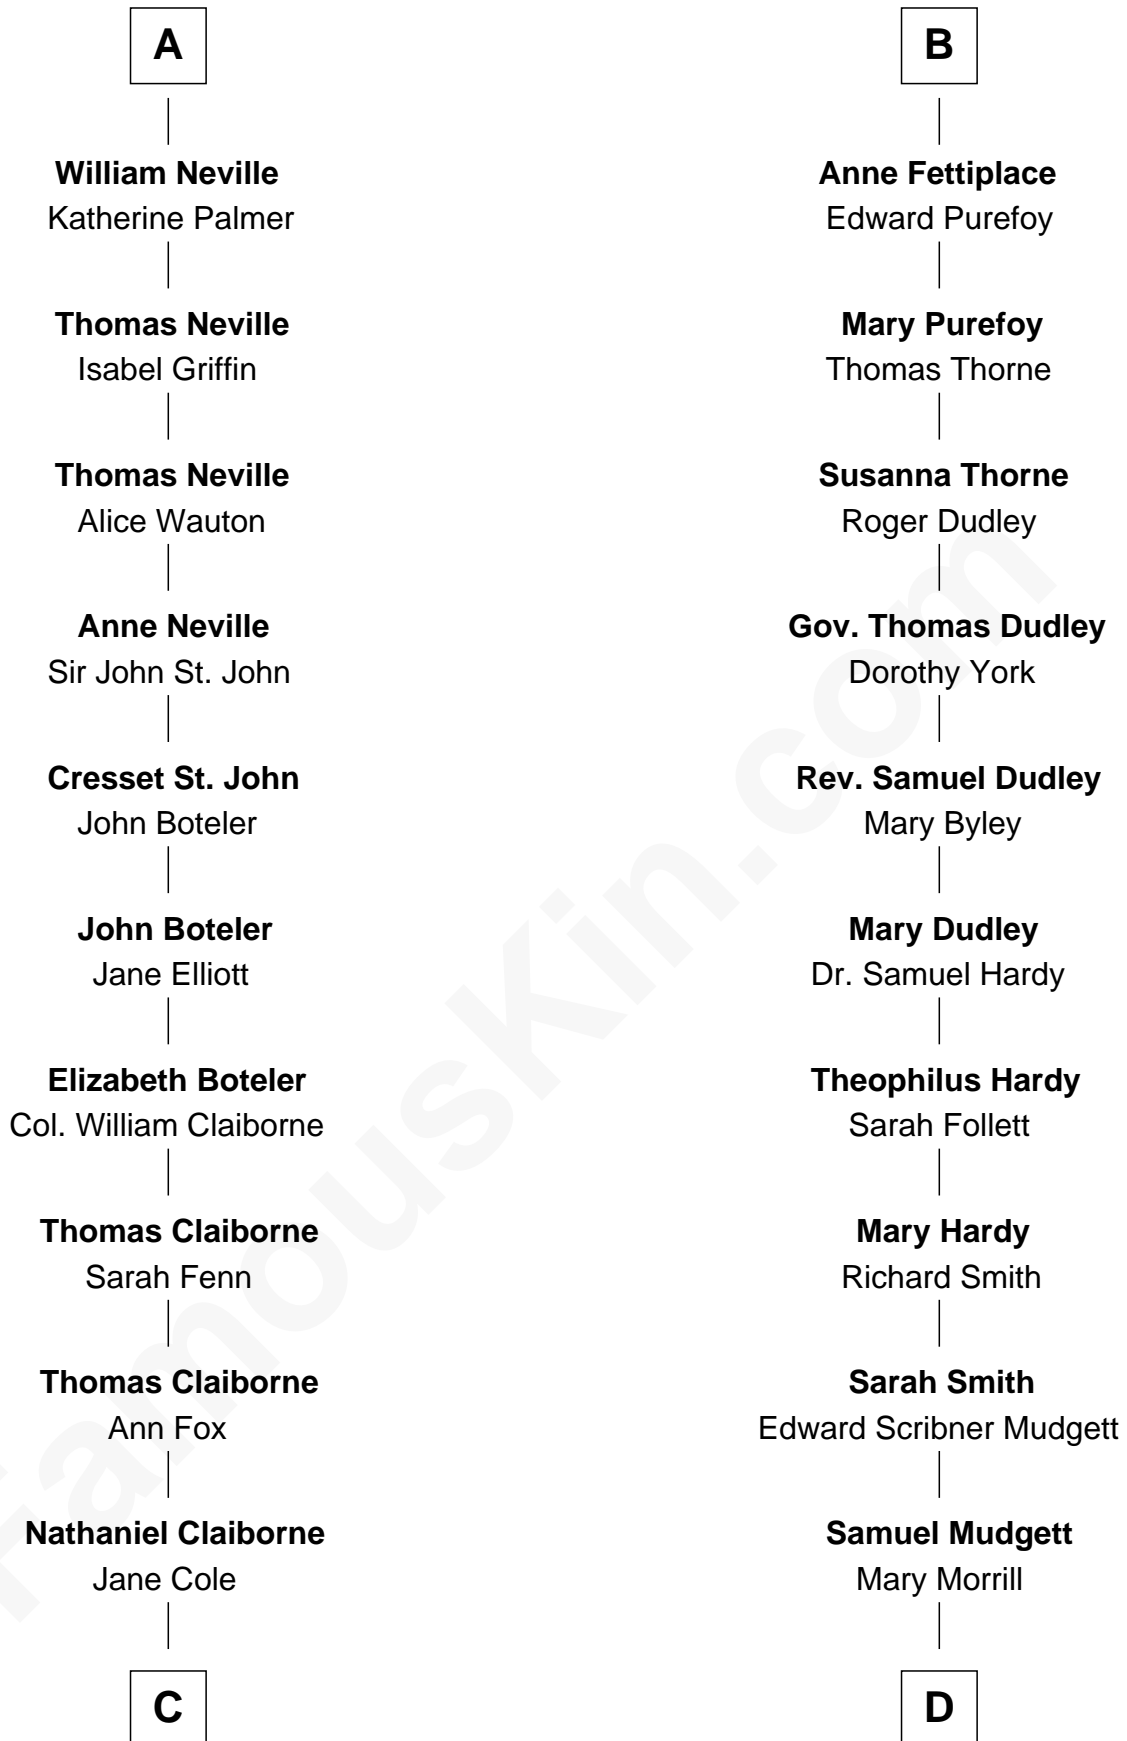

FamousKin.com Relationship Chart of

William C. C. Claiborne

1st Governor of Louisiana

18th cousin 1 time removed of

Dr. H. H. Holmes

Serial Killer aka "Devil in the White City"

William de Odingsells

Ela FitzWalter

Ida de Odingsells
Sir Roger de Herdeburgh

Ela Herdeburgh
Sir William de Boteler

Alice de Boteler
Sir Nicholas Longford

Sir Nicholas Longford
Alice Diencourt

Sir Nicholas Longford
Margery Solney

Alice Longford
Sir Robert Neville

Thomas Neville
Elizabeth Babington

A

Margaret de Oddingseles

Sir John de Grey

Sir John Grey
Avice Marmion

Maud Grey
Sir Thomas Harcourt

Sir Thomas Harcourt
Jane Fraunceys

Sir Richard Harcourt
Edith St. Clair

Alice Harcourt
William Bessiles

Elizabeth Bessiles
Richard Fettiplace

B

C

William Claiborne

Mary Leigh

William C. C. Claiborne

1st Governor of Louisiana