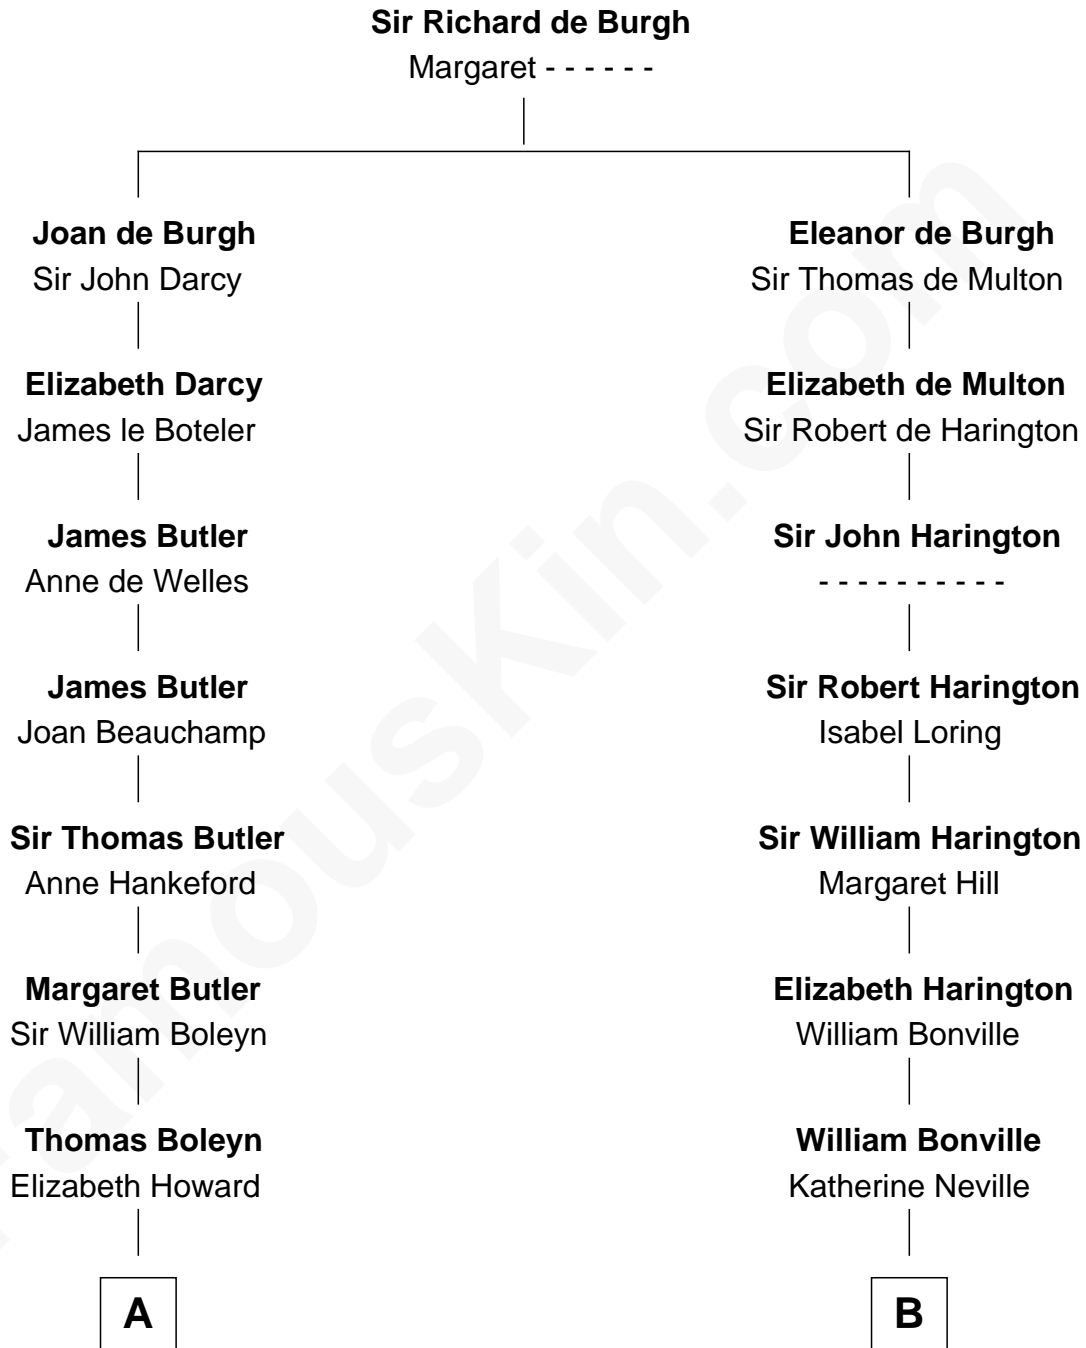

FamousKin.com
Relationship Chart of
William C. C. Claiborne
1st Governor of Louisiana

16th cousin 4 times removed of

Dr. H. H. Holmes
Serial Killer aka "Devil in the White City"

C

—
Samuel Mudgett

Mary Morrill

—
Scribner Mudgett

Nancy Prescott

—
Levi Horton Mudgett

Theodate Page Price

—
Dr. H. H. Holmes

Serial Killer Dr. H. H. Holmes

FamousKin.com