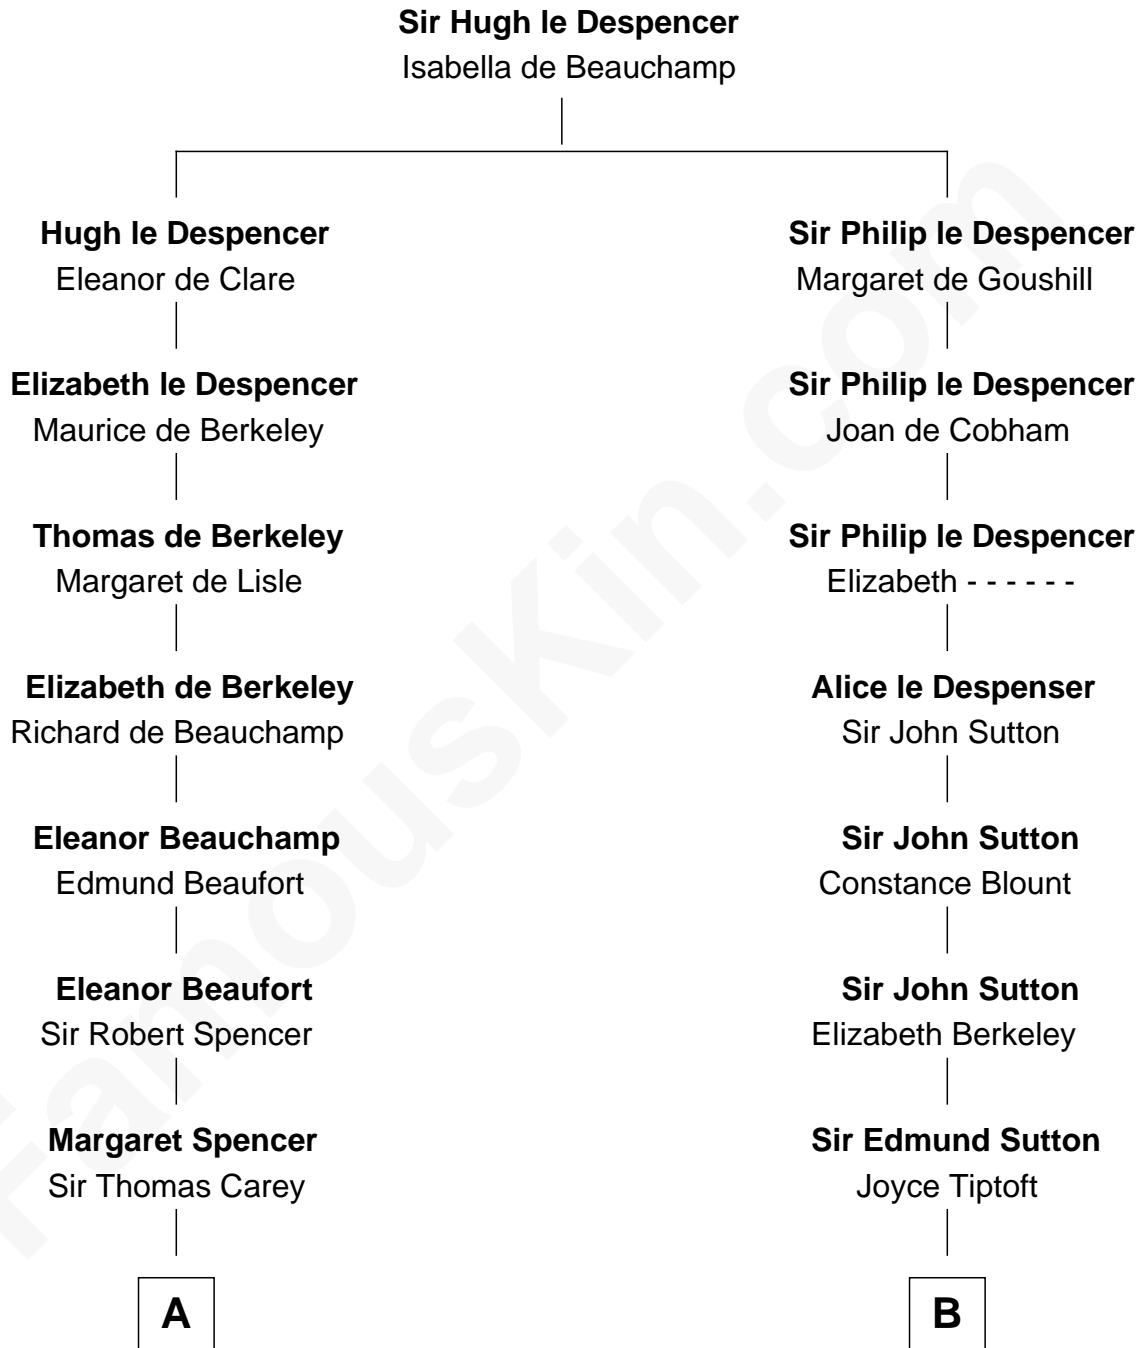

**FamousKin.com**  
**Relationship Chart of**  
**William C. C. Claiborne**  
*1st Governor of Louisiana*

16th cousin 4 times removed of

**Dr. H. H. Holmes**  
*Serial Killer aka "Devil in the White City"*

**C**

—  
**Samuel Mudgett**

Mary Morrill

—  
**Scribner Mudgett**

Nancy Prescott

—  
**Levi Horton Mudgett**

Theodate Page Price

—  
**Dr. H. H. Holmes**

*Serial Killer Dr. H. H. Holmes*

FamousKin.com