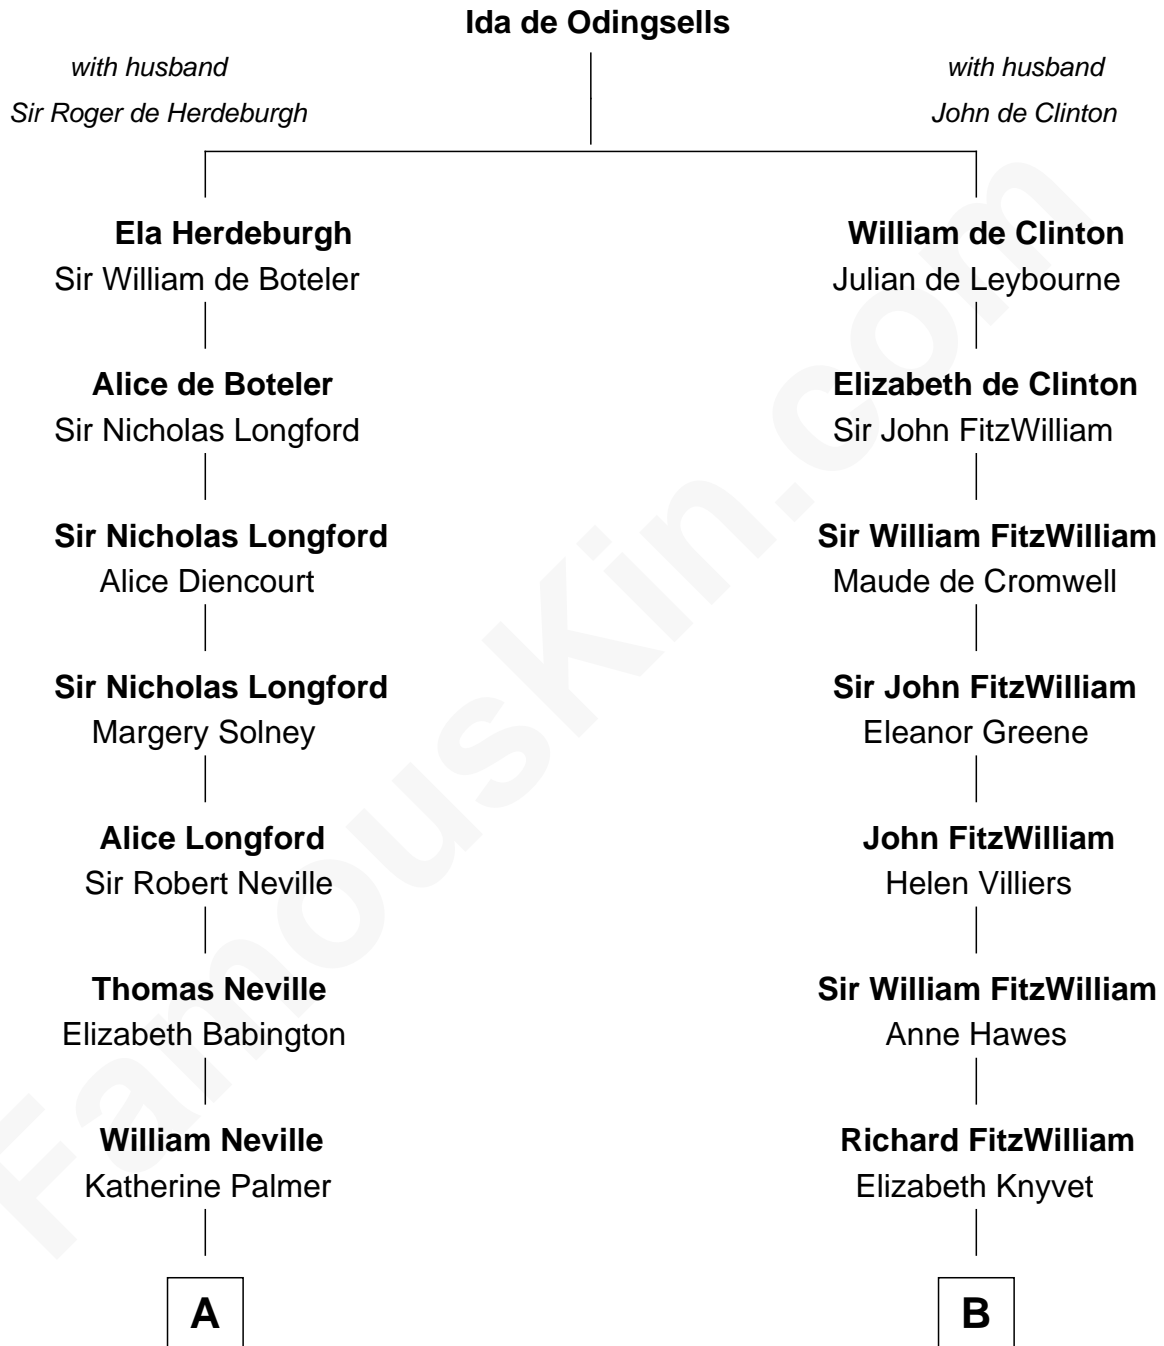

FamousKin.com Relationship Chart of

William C. C. Claiborne

1st Governor of Louisiana

17th cousin 1 time removed of

Franklin D. Roosevelt

32nd U.S. President

C

|
James Roosevelt

Sara Delano

|
Franklin D. Roosevelt

32nd U.S. President

FamousKin.com