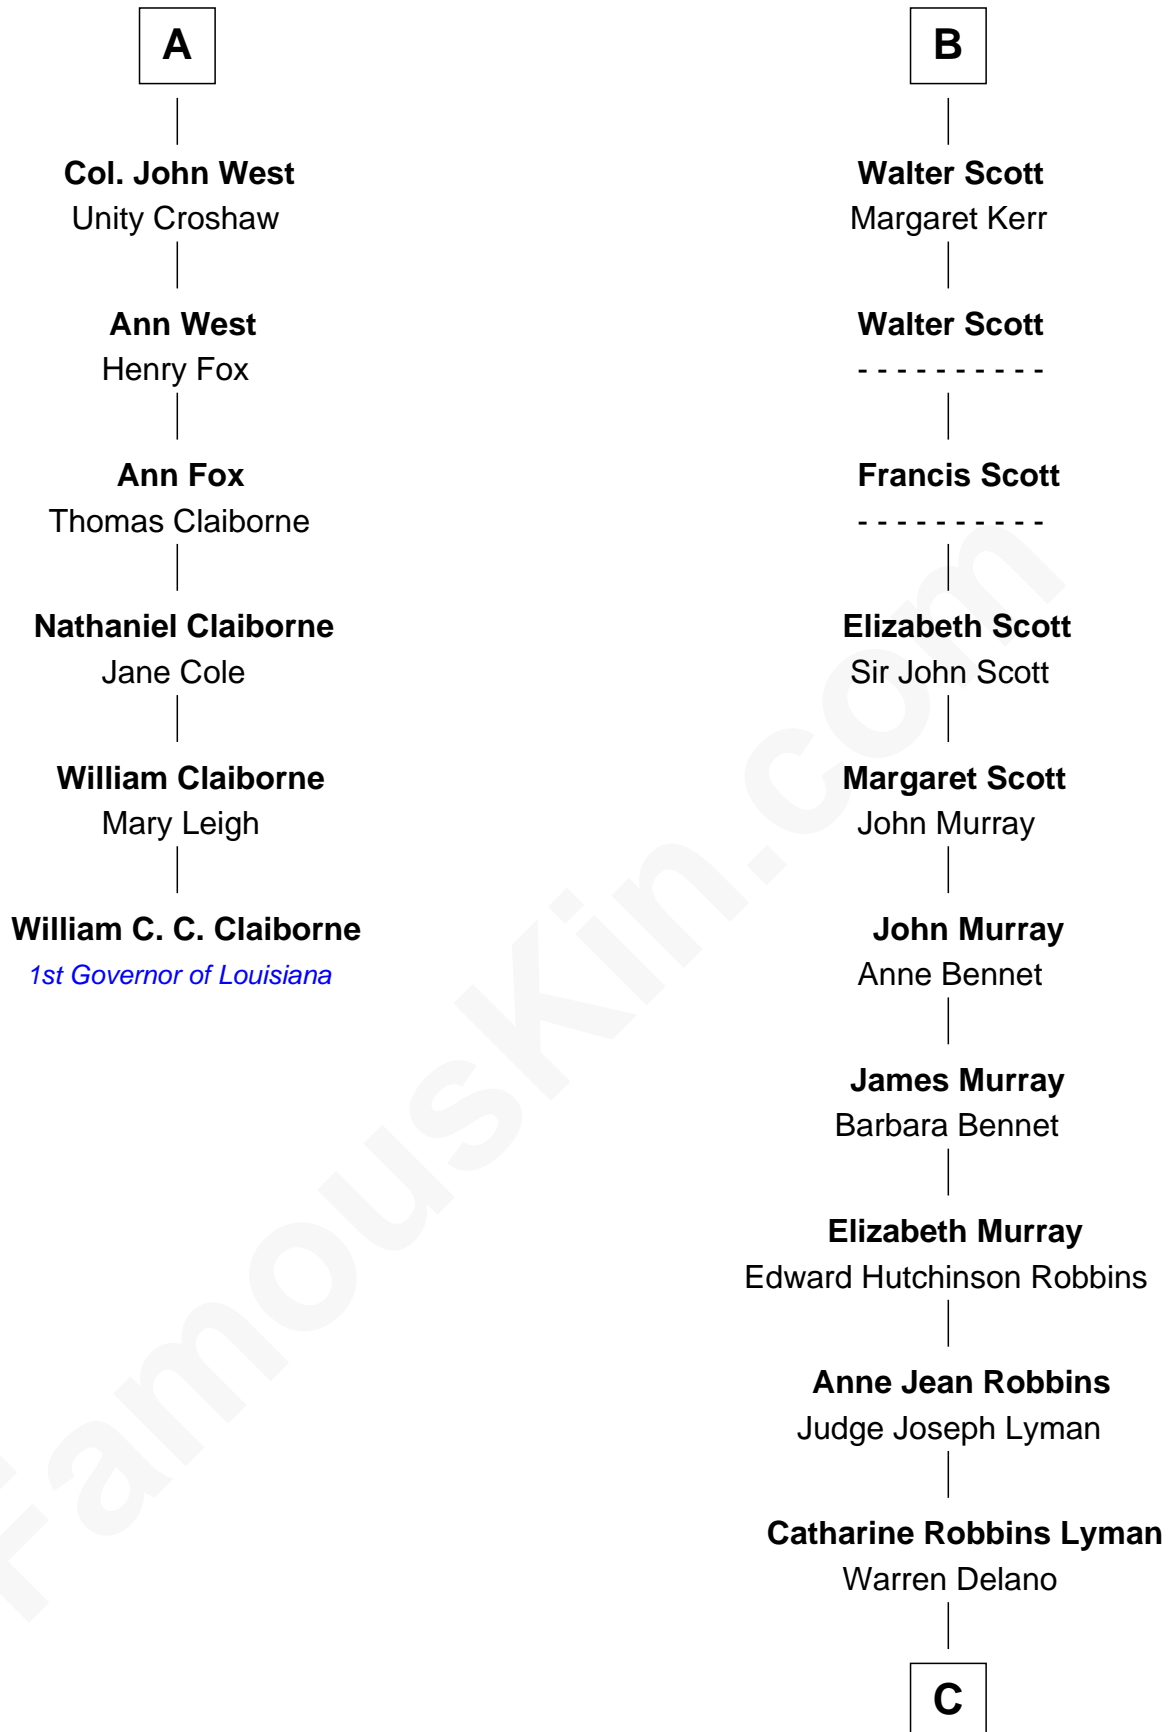

# FamousKin.com Relationship Chart of

**William C. C. Claiborne**

*1st Governor of Louisiana*

12th cousin 6 times removed of

**Franklin D. Roosevelt**

*32nd U.S. President*

**Sir John Beaufort**  
Margaret de Holand

**Edmund Beaufort**  
Eleanor Beauchamp

**Eleanor Beaufort**  
Sir Robert Spencer

**Margaret Spencer**  
Sir Thomas Carey

**Sir William Carey**  
Mary Boleyn

**Catherine Carey**  
Sir Francis Knollys

**Anne Knollys**  
Sir Thomas West

**Gov. John West**  
Anne - - - - -

**A**

**Joan Beaufort**

James I, King of Scotland

**James II, King of Scotland**  
Mary of Guelders

**Mary Stewart of Scotland**  
James Hamilton

**James Hamilton**  
- - - - -

**Sir John Hamilton**  
Janet Home

**Margaret Hamilton**  
David Douglas

**Margaret Douglas**  
Sir Walter Scott

**B**

**C**

**Sara Delano**  
James Roosevelt

**Franklin D. Roosevelt**  
*32nd U.S. President*