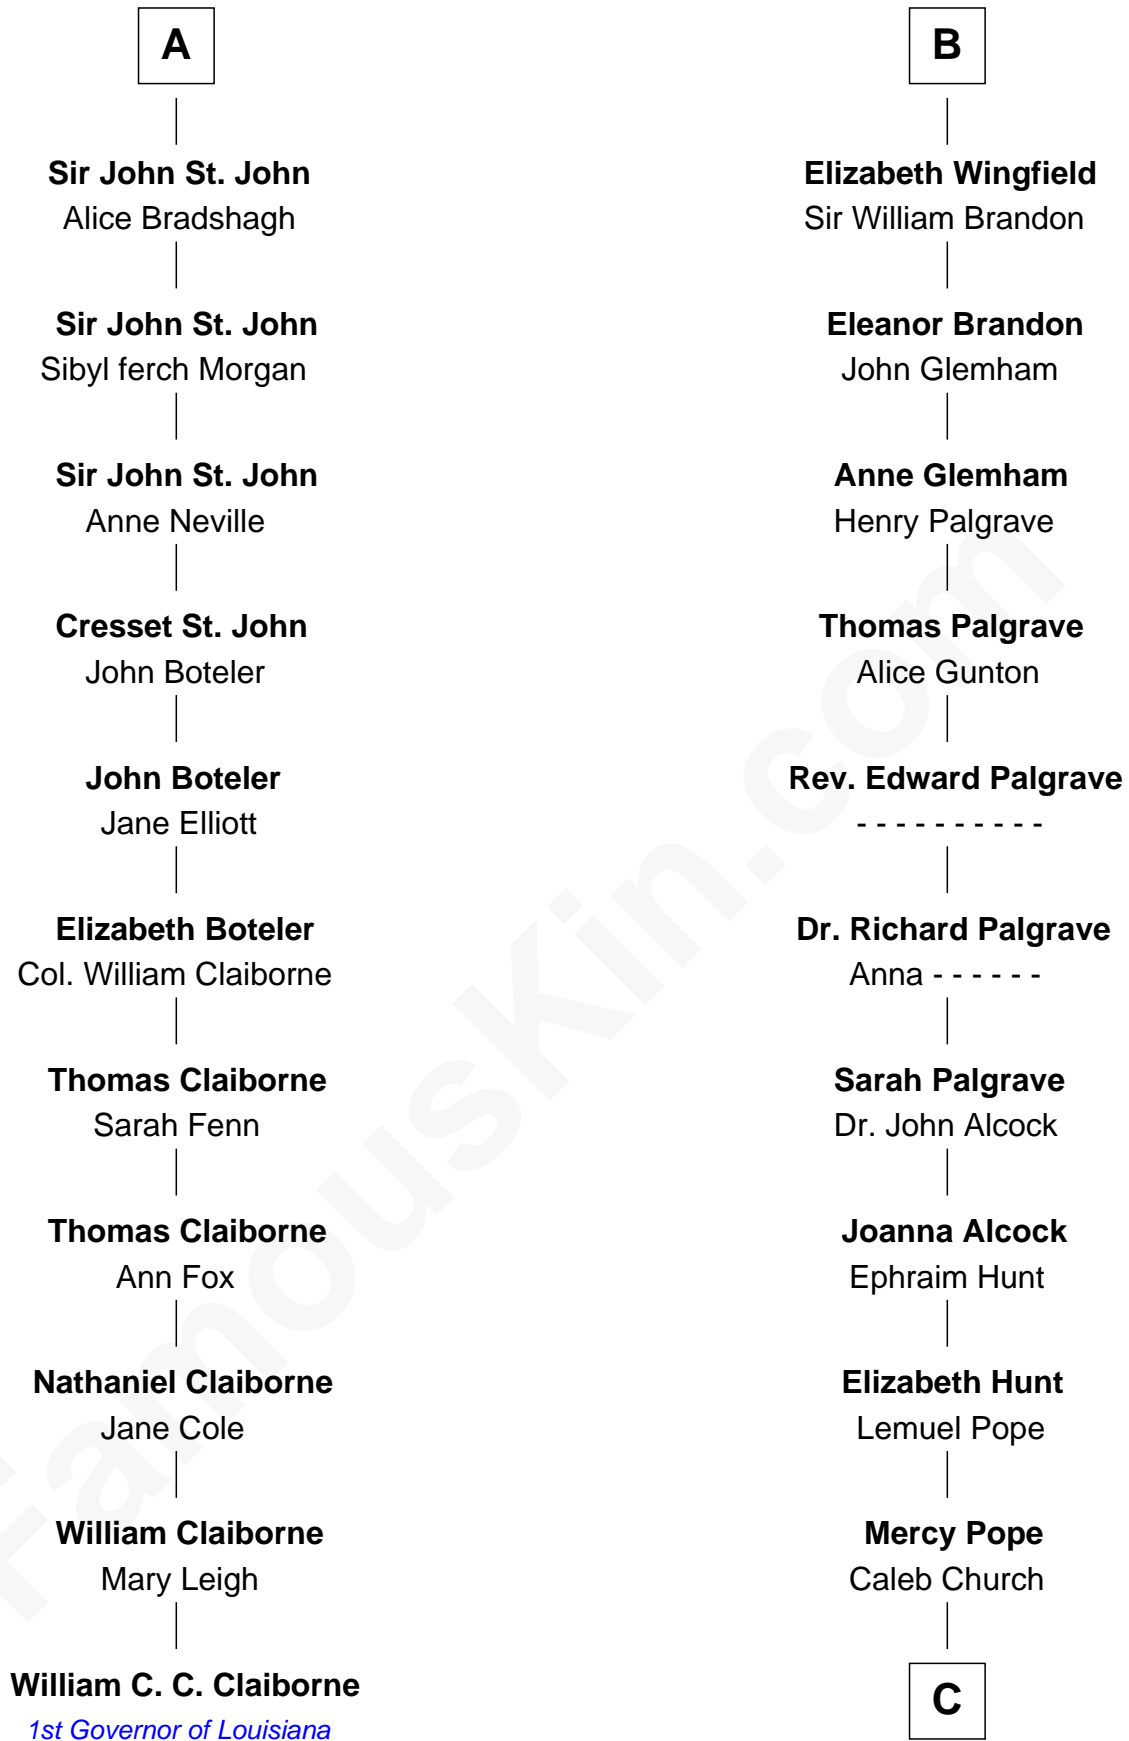

# FamousKin.com Relationship Chart of

**William C. C. Claiborne**

*1st Governor of Louisiana*

17th cousin 4 times removed of

**Franklin D. Roosevelt**

*32nd U.S. President*

**Sir William de Beauchamp**

Isabel Mauduit

**Sir Walter de Beauchamp**

Alice de Tony

**Roger de Beauchamp**

-----

**Sir Roger de Beauchamp**

Sibyl de Pateshulle

**Sir Roger de Beauchamp**

Joan de Clopton

Elizabeth de Bohun

**Elizabeth Fitzalan**

Sir Robert Goushill

**Elizabeth Goushill**

Sir Robert Wingfield

**B**

**C**

**Joseph Church**

Deborah Perry

**Deborah P. Church**

Warren Delano

**Warren Delano**

Catharine Robbins Lyman

**Sara Delano**

James Roosevelt

**Franklin D. Roosevelt**