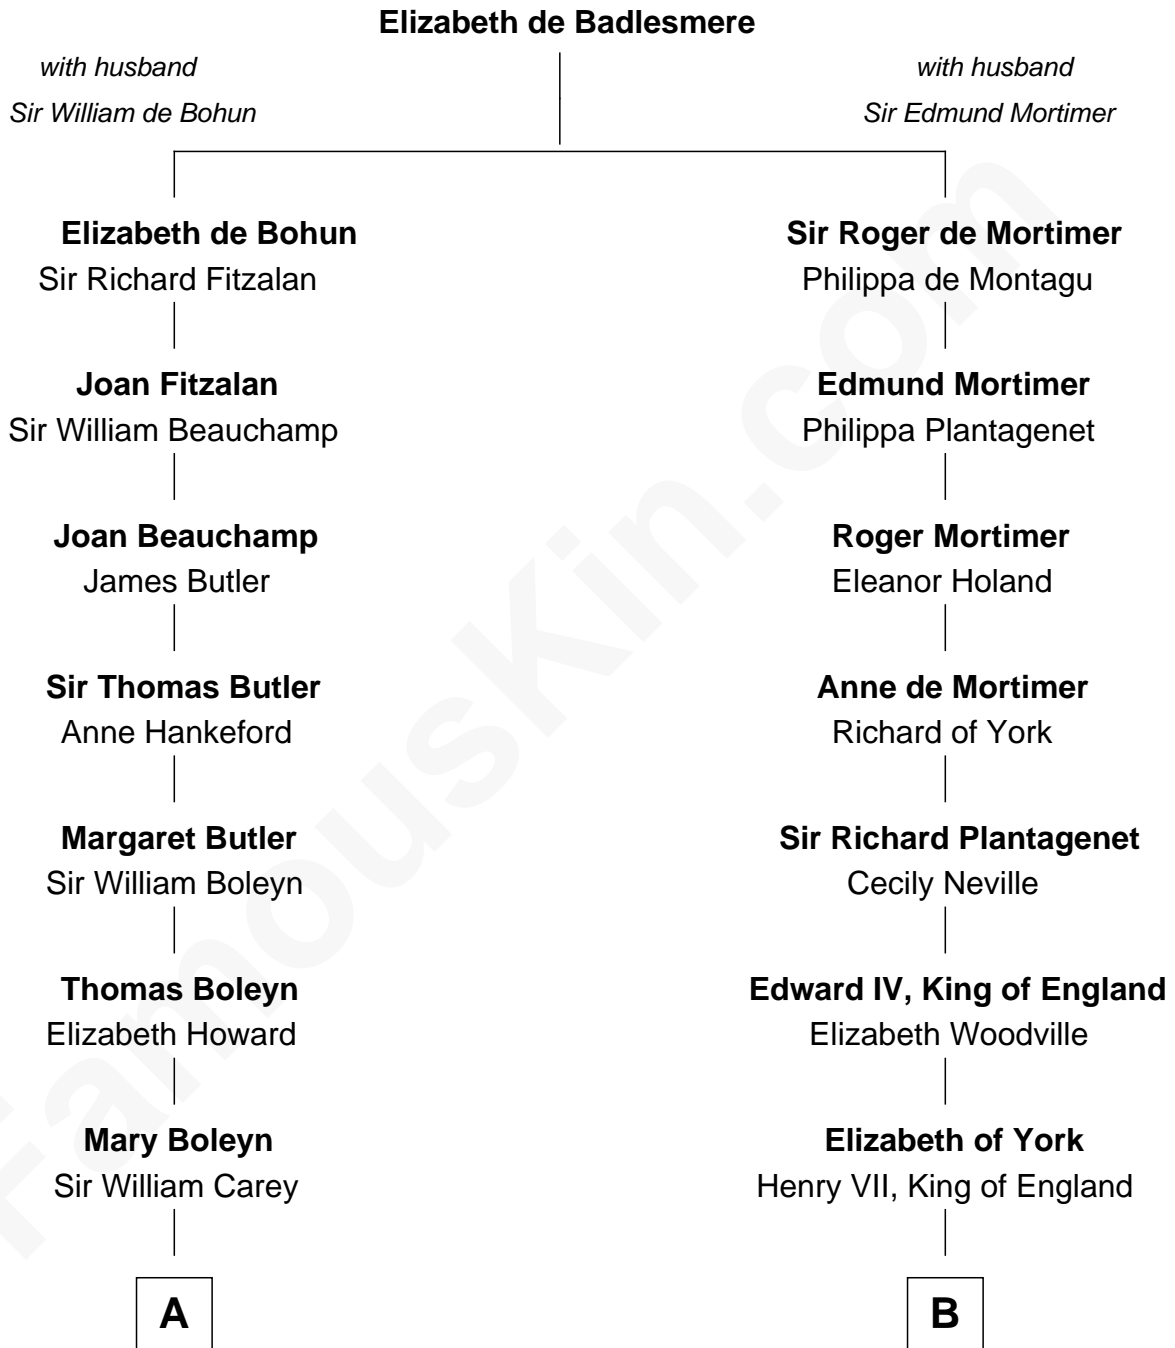

FamousKin.com
Relationship Chart of
William C. C. Claiborne
1st Governor of Louisiana

15th cousin 6 times removed of

Eleanor Roosevelt
First Lady of President Franklin D. Roosevelt

C

Gabriel Ver Planck Ludlow

Elizabeth A. Hunter

Dr. Edward Hunter Ludlow

Elizabeth Livingston

Mary Livingston Ludlow

Valentine Gill Hall

Anna Rebecca Hall

Elliott Roosevelt

Eleanor Roosevelt

First Lady of Franklin Roosevelt