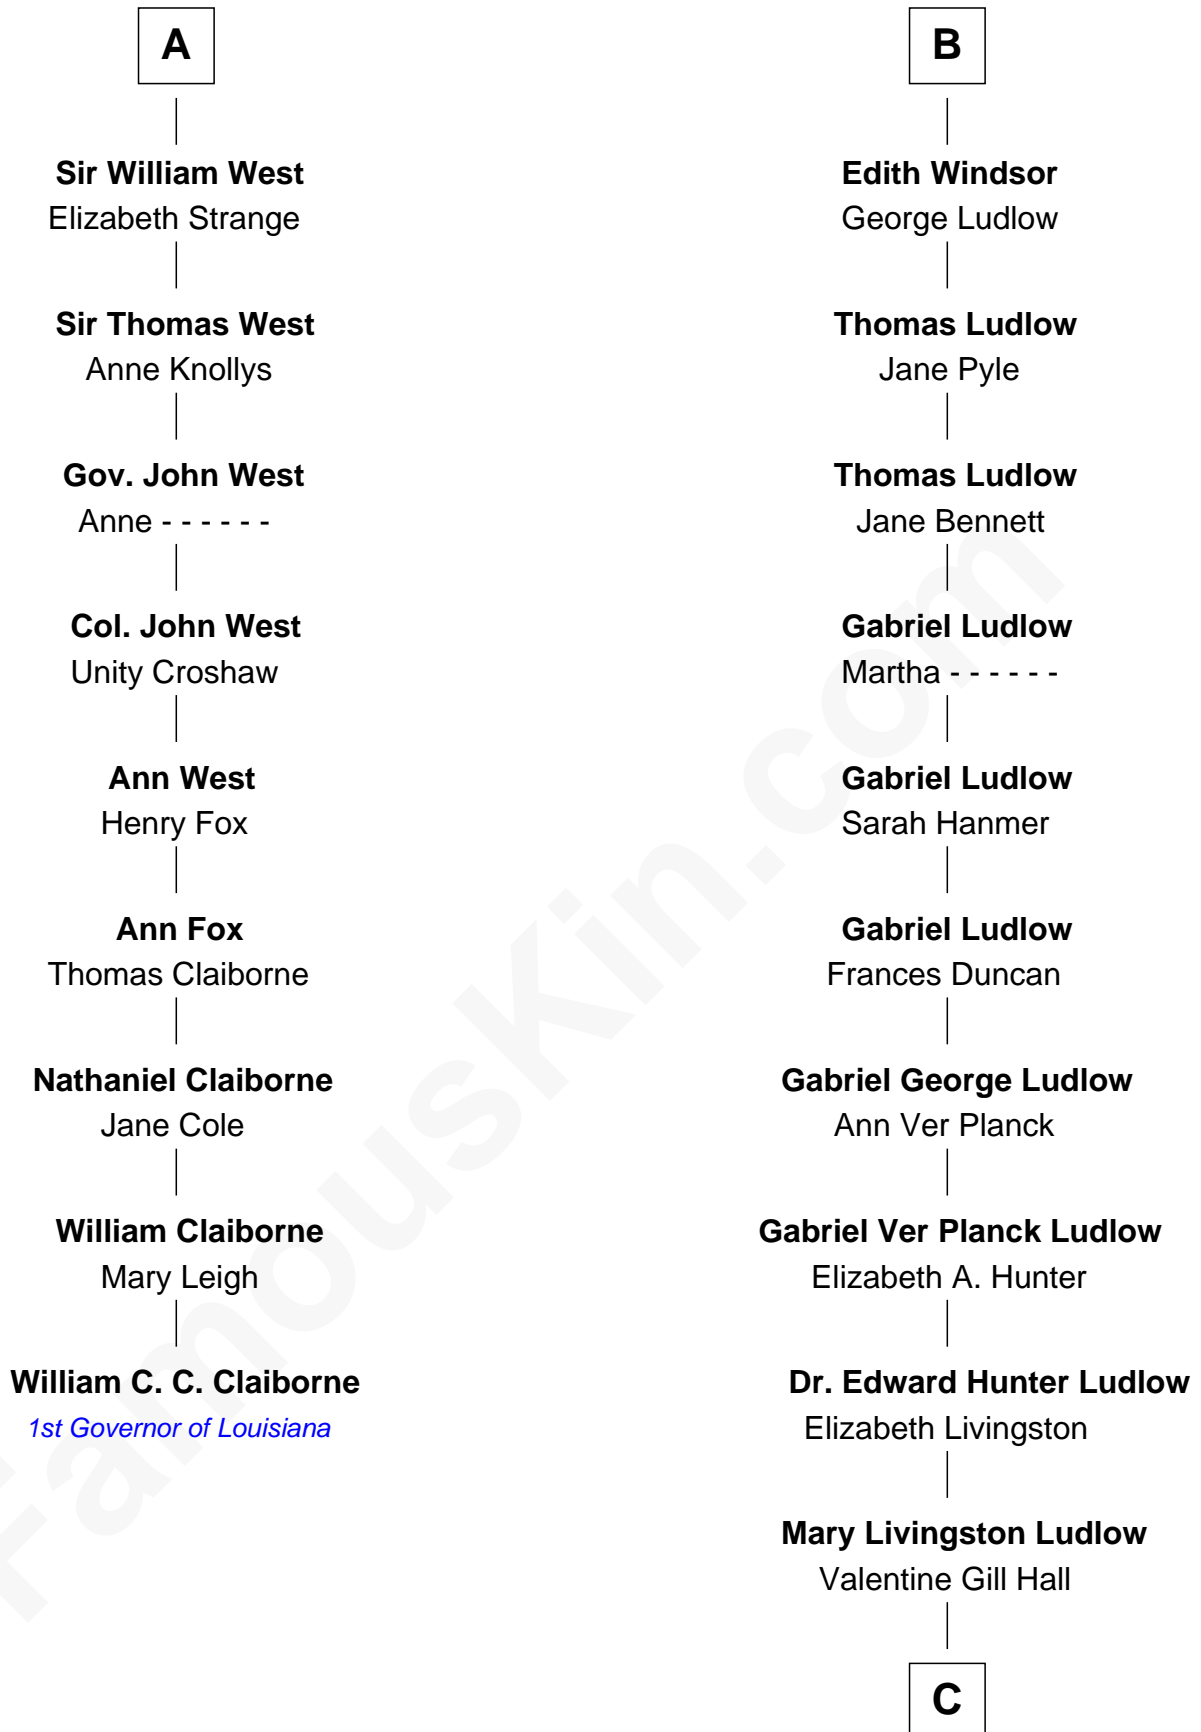

FamousKin.com
Relationship Chart of
William C. C. Claiborne
1st Governor of Louisiana

15th cousin 3 times removed of

Eleanor Roosevelt
First Lady of President Franklin D. Roosevelt

C

Anna Rebecca Hall

Elliott Roosevelt

Eleanor Roosevelt

First Lady of Franklin Roosevelt

FamousKin.com