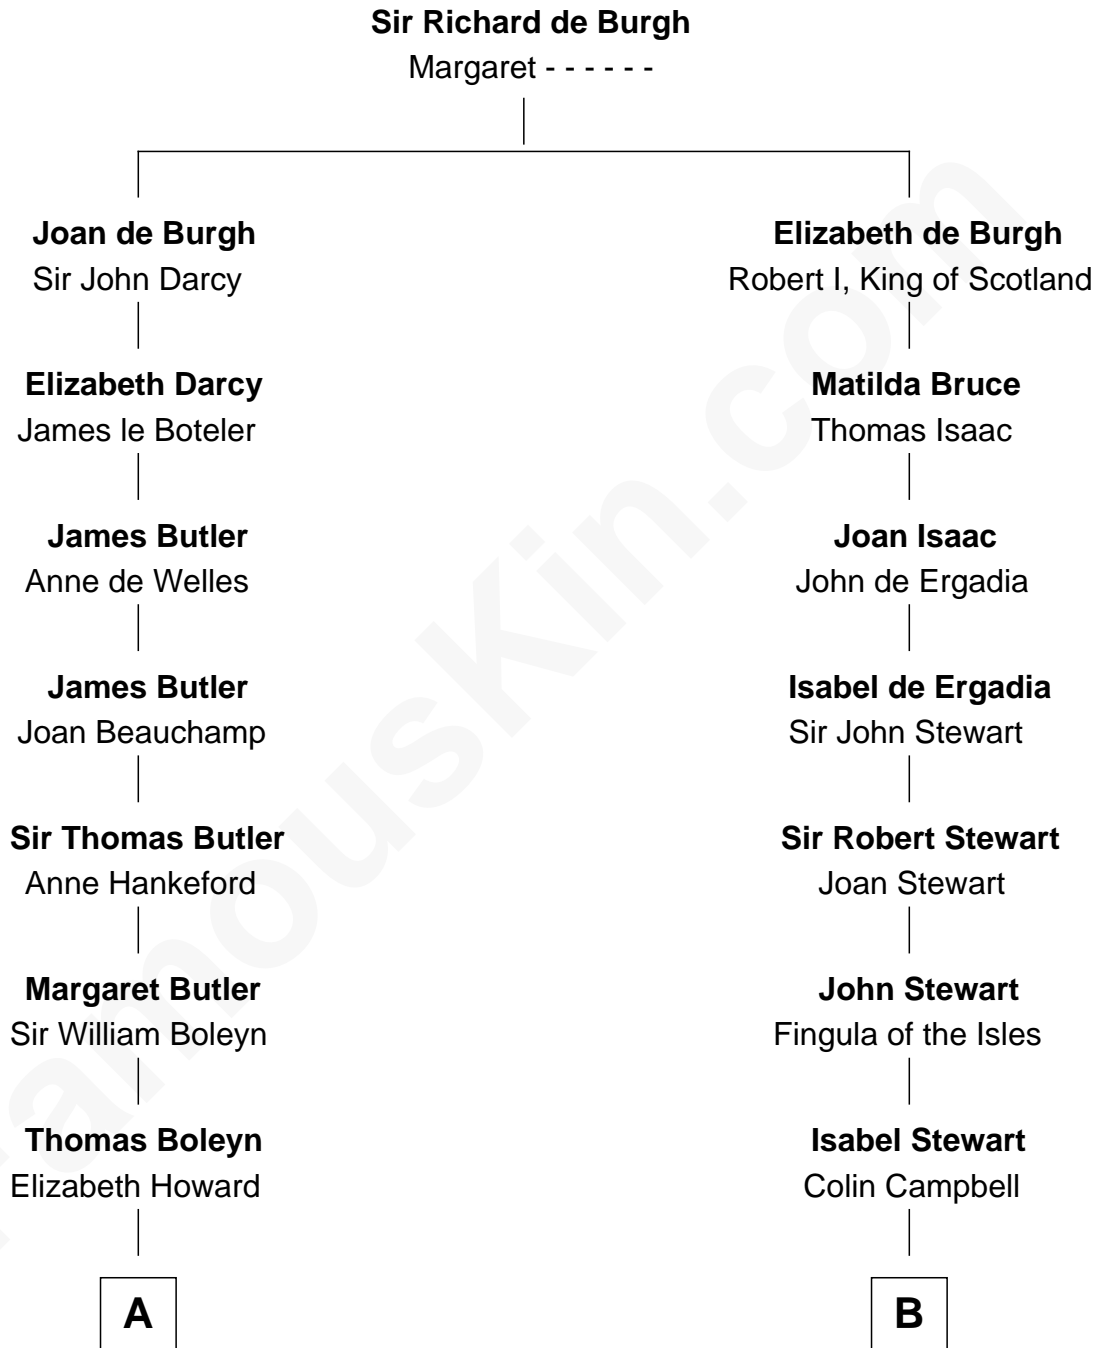

FamousKin.com
Relationship Chart of
William C. C. Claiborne
1st Governor of Louisiana

16th cousin 5 times removed of

Eleanor Roosevelt
First Lady of President Franklin D. Roosevelt

C

Anne Irvine

James Bulloch

James Stephens Bulloch

Martha Stewart

Martha Bulloch

Theodore Roosevelt

Elliott Roosevelt

Anna Rebecca Hall

Eleanor Roosevelt

First Lady of Franklin Roosevelt