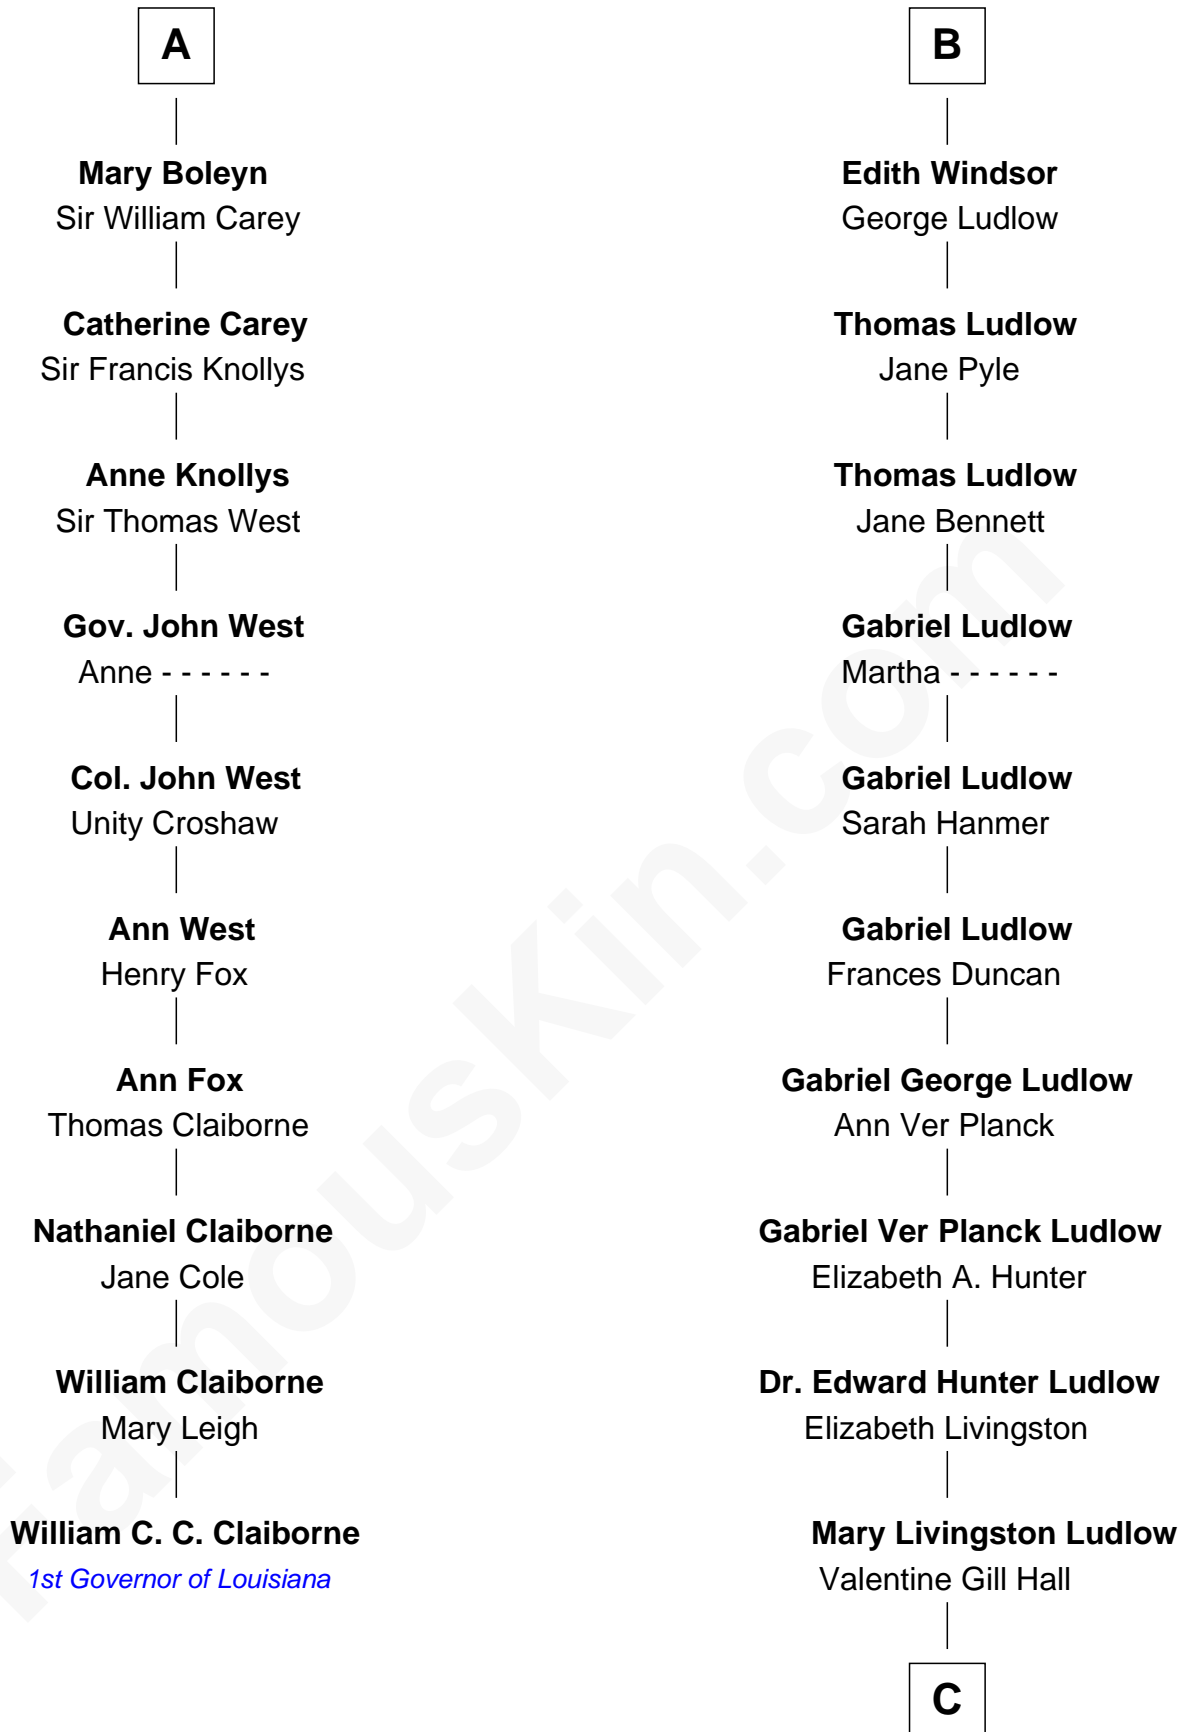

FamousKin.com
Relationship Chart of
William C. C. Claiborne
1st Governor of Louisiana

16th cousin 2 times removed of

Eleanor Roosevelt
First Lady of President Franklin D. Roosevelt

C

Anna Rebecca Hall

Elliott Roosevelt

Eleanor Roosevelt

First Lady of Franklin Roosevelt

FamousKin.com