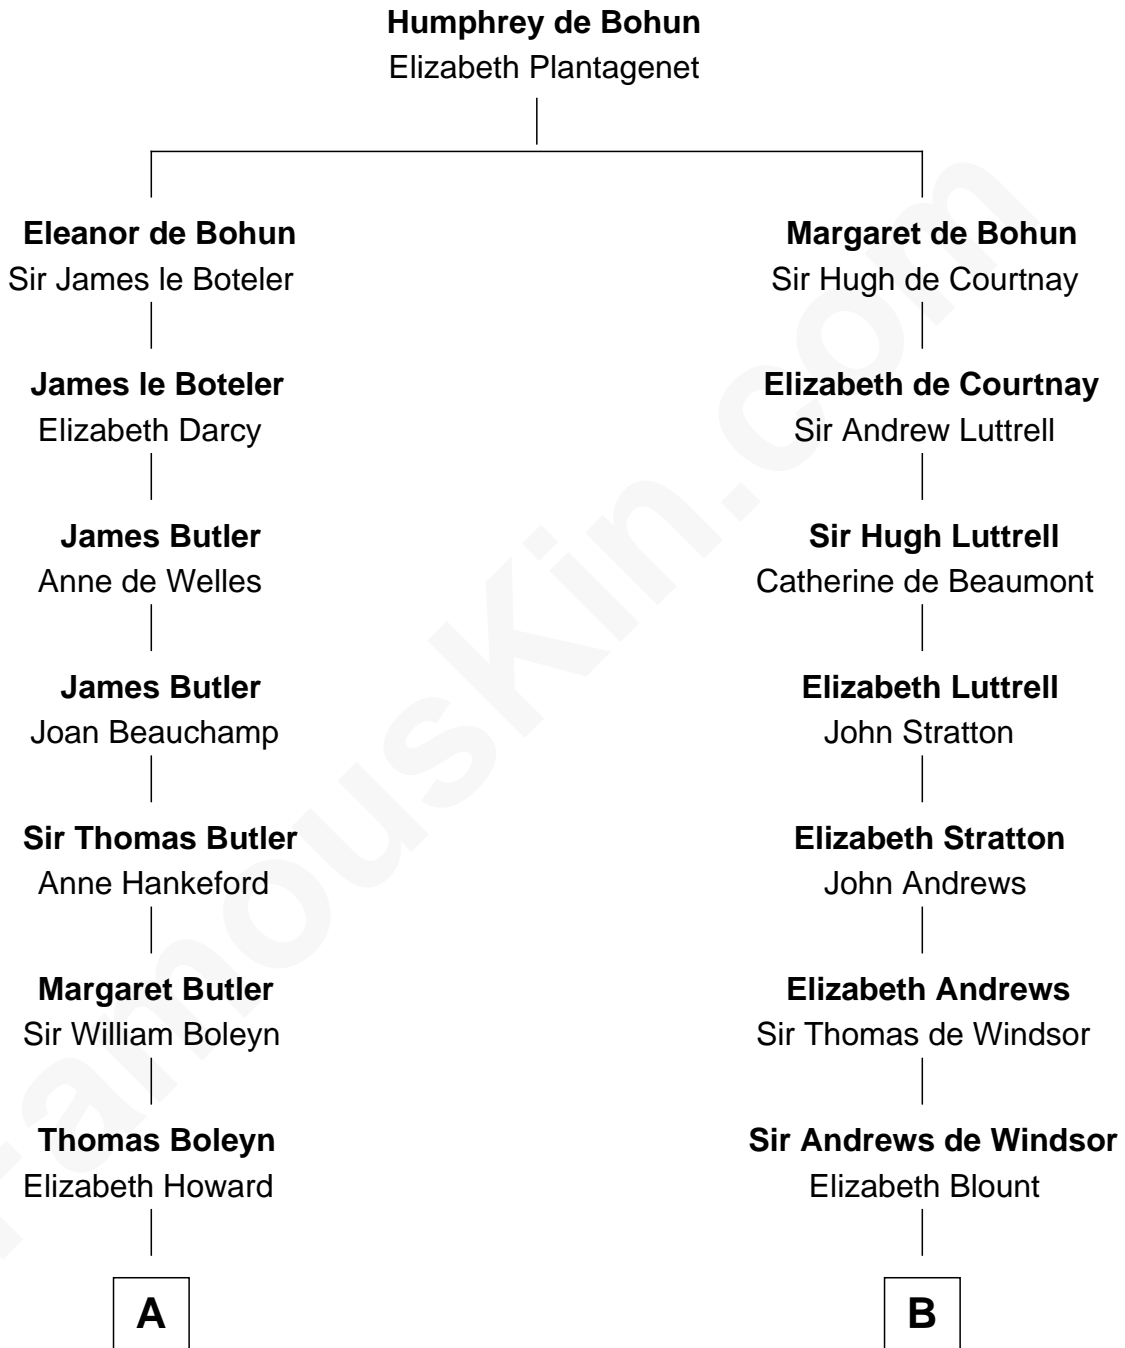

FamousKin.com
Relationship Chart of
William C. C. Claiborne
1st Governor of Louisiana

16th cousin 2 times removed of

Eleanor Roosevelt
First Lady of President Franklin D. Roosevelt

C

Anna Rebecca Hall

Elliott Roosevelt

Eleanor Roosevelt

First Lady of Franklin Roosevelt

FamousKin.com