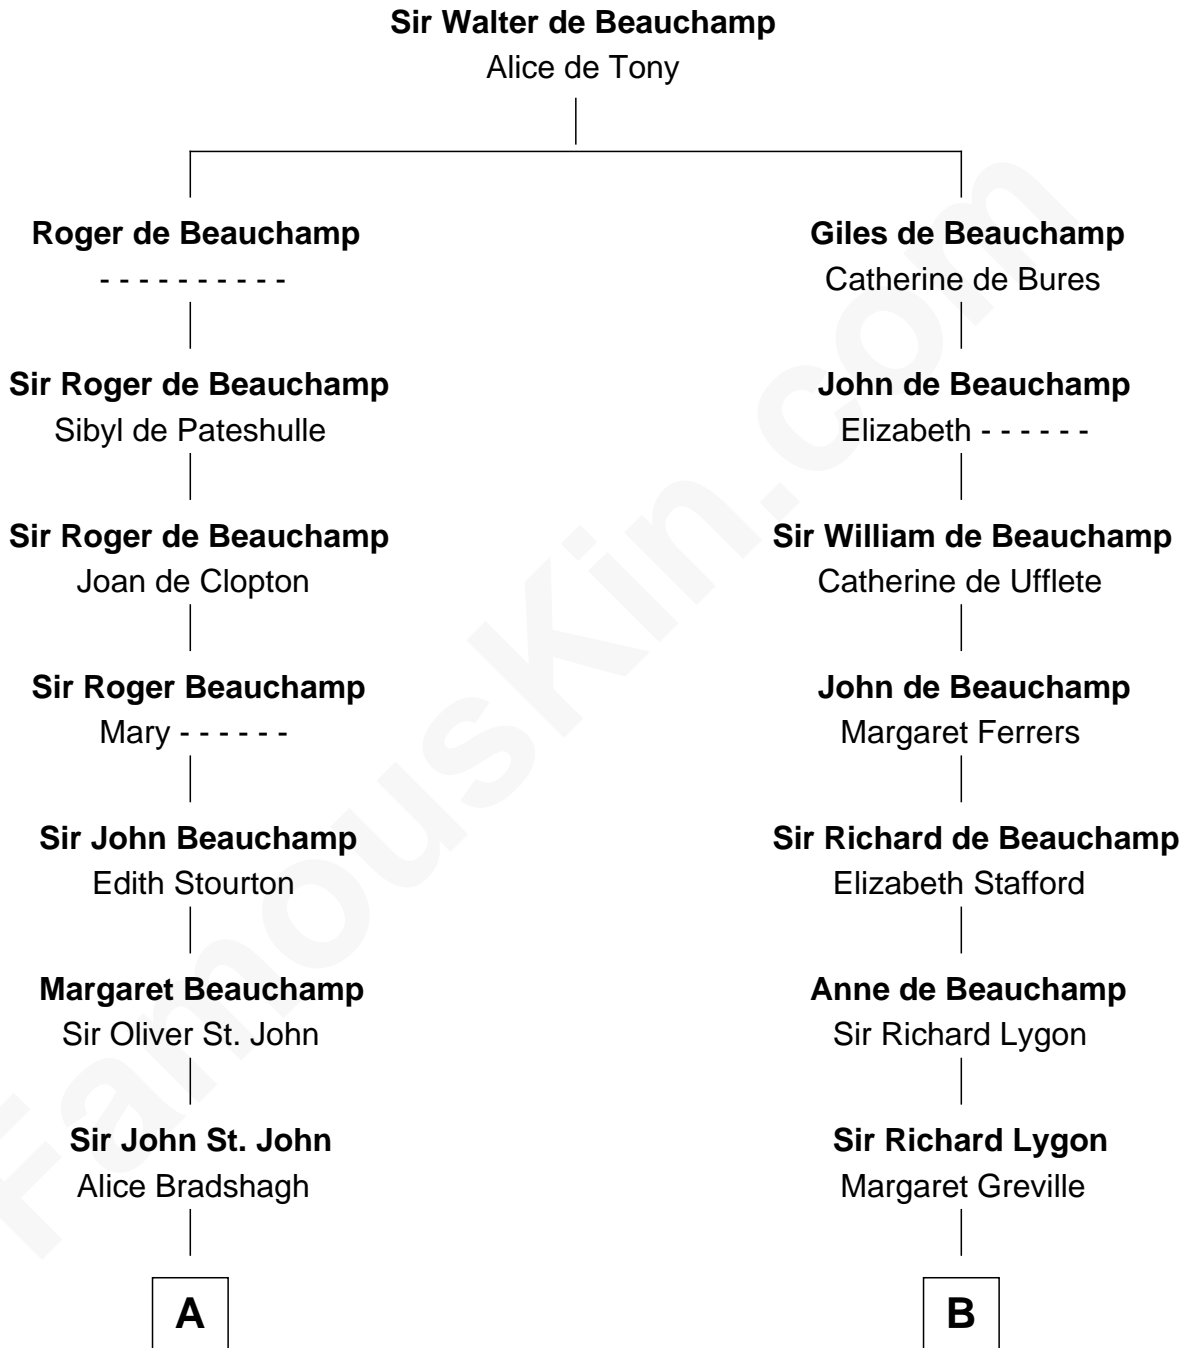

FamousKin.com
Relationship Chart of
William C. C. Claiborne
1st Governor of Louisiana

16th cousin 5 times removed of

James Taylor
Singer-Songwriter

C

Eliza Ann Buffum
Granville Hall Leonard

Emily Roxanna Leonard
Stanford Lyman Haynes

Theodosia Haynes
Alexander Taylor

Dr. Isaac Montrose Taylor
Gertrude Arline Woodard

James Taylor
Singer-Songwriter

FamousKin.com