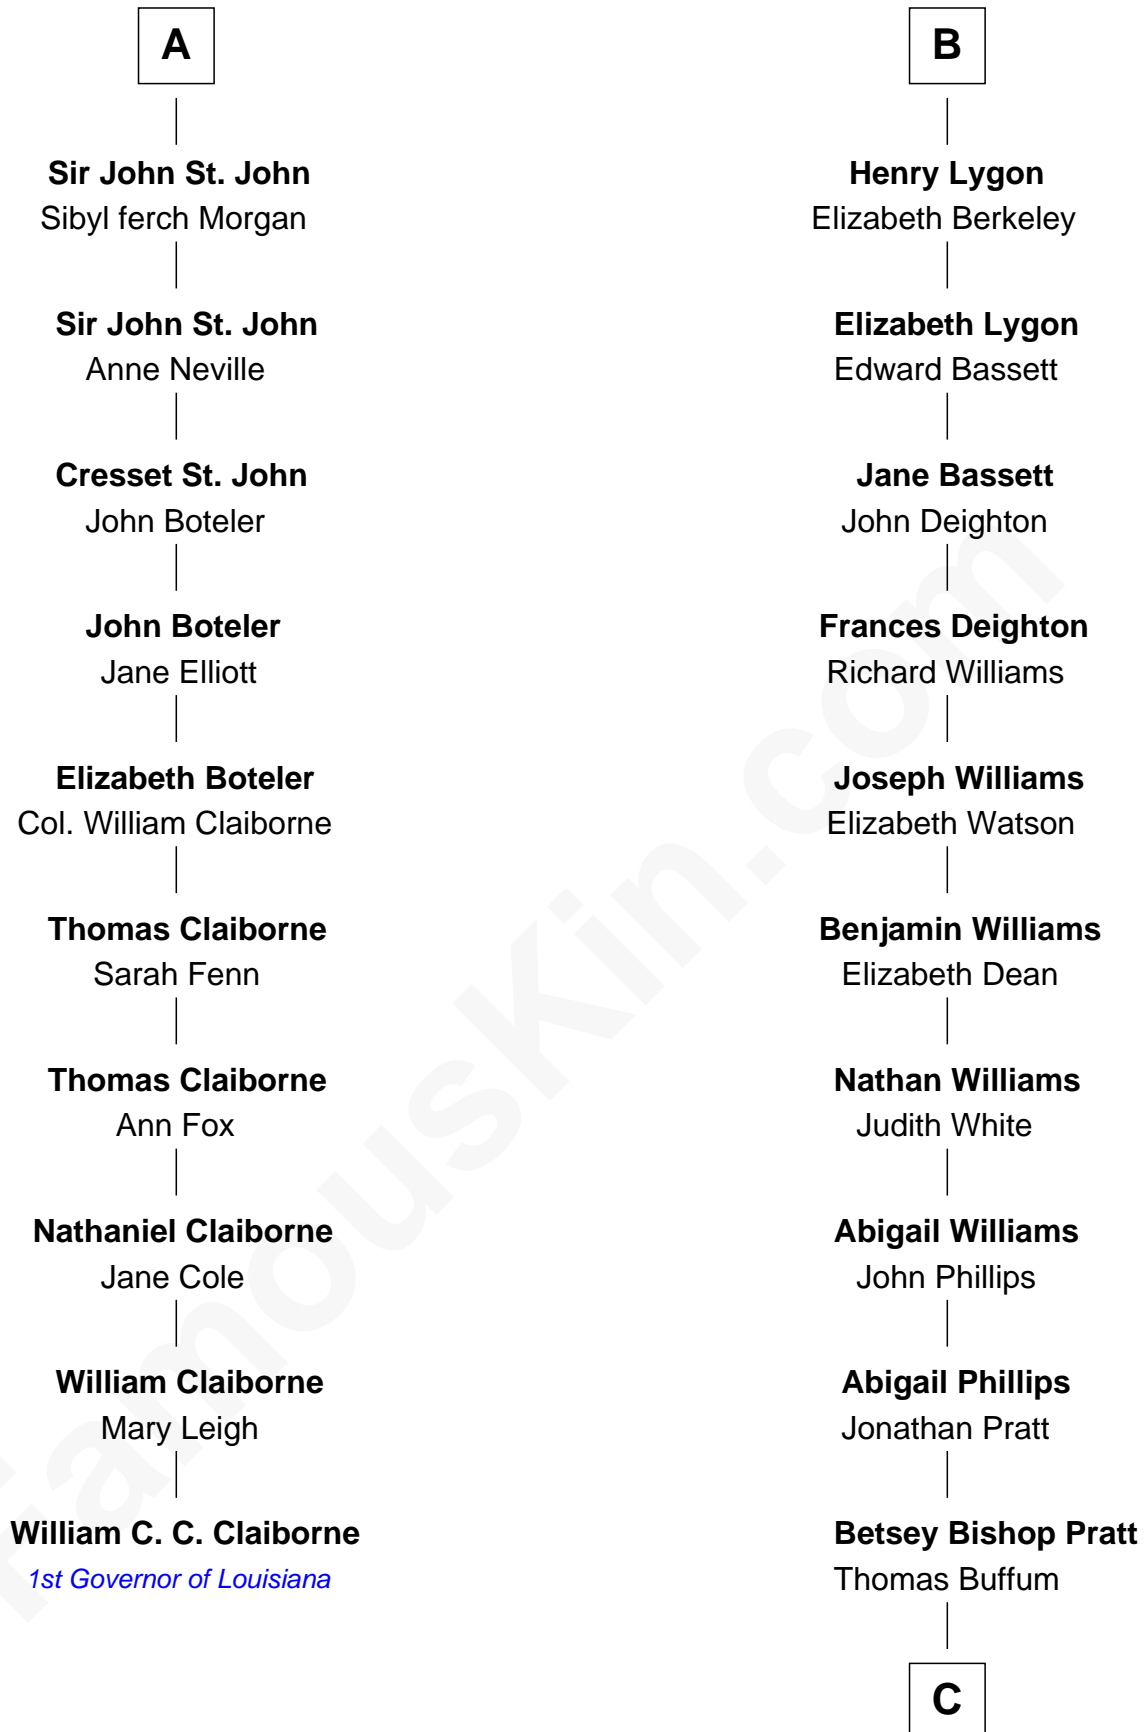

FamousKin.com
Relationship Chart of
William C. C. Claiborne
1st Governor of Louisiana

16th cousin 5 times removed of

James Taylor
Singer-Songwriter

C

Eliza Ann Buffum
Granville Hall Leonard

Emily Roxanna Leonard
Stanford Lyman Haynes

Theodosia Haynes
Alexander Taylor

Dr. Isaac Montrose Taylor
Gertrude Arline Woodard

James Taylor
Singer-Songwriter

FamousKin.com