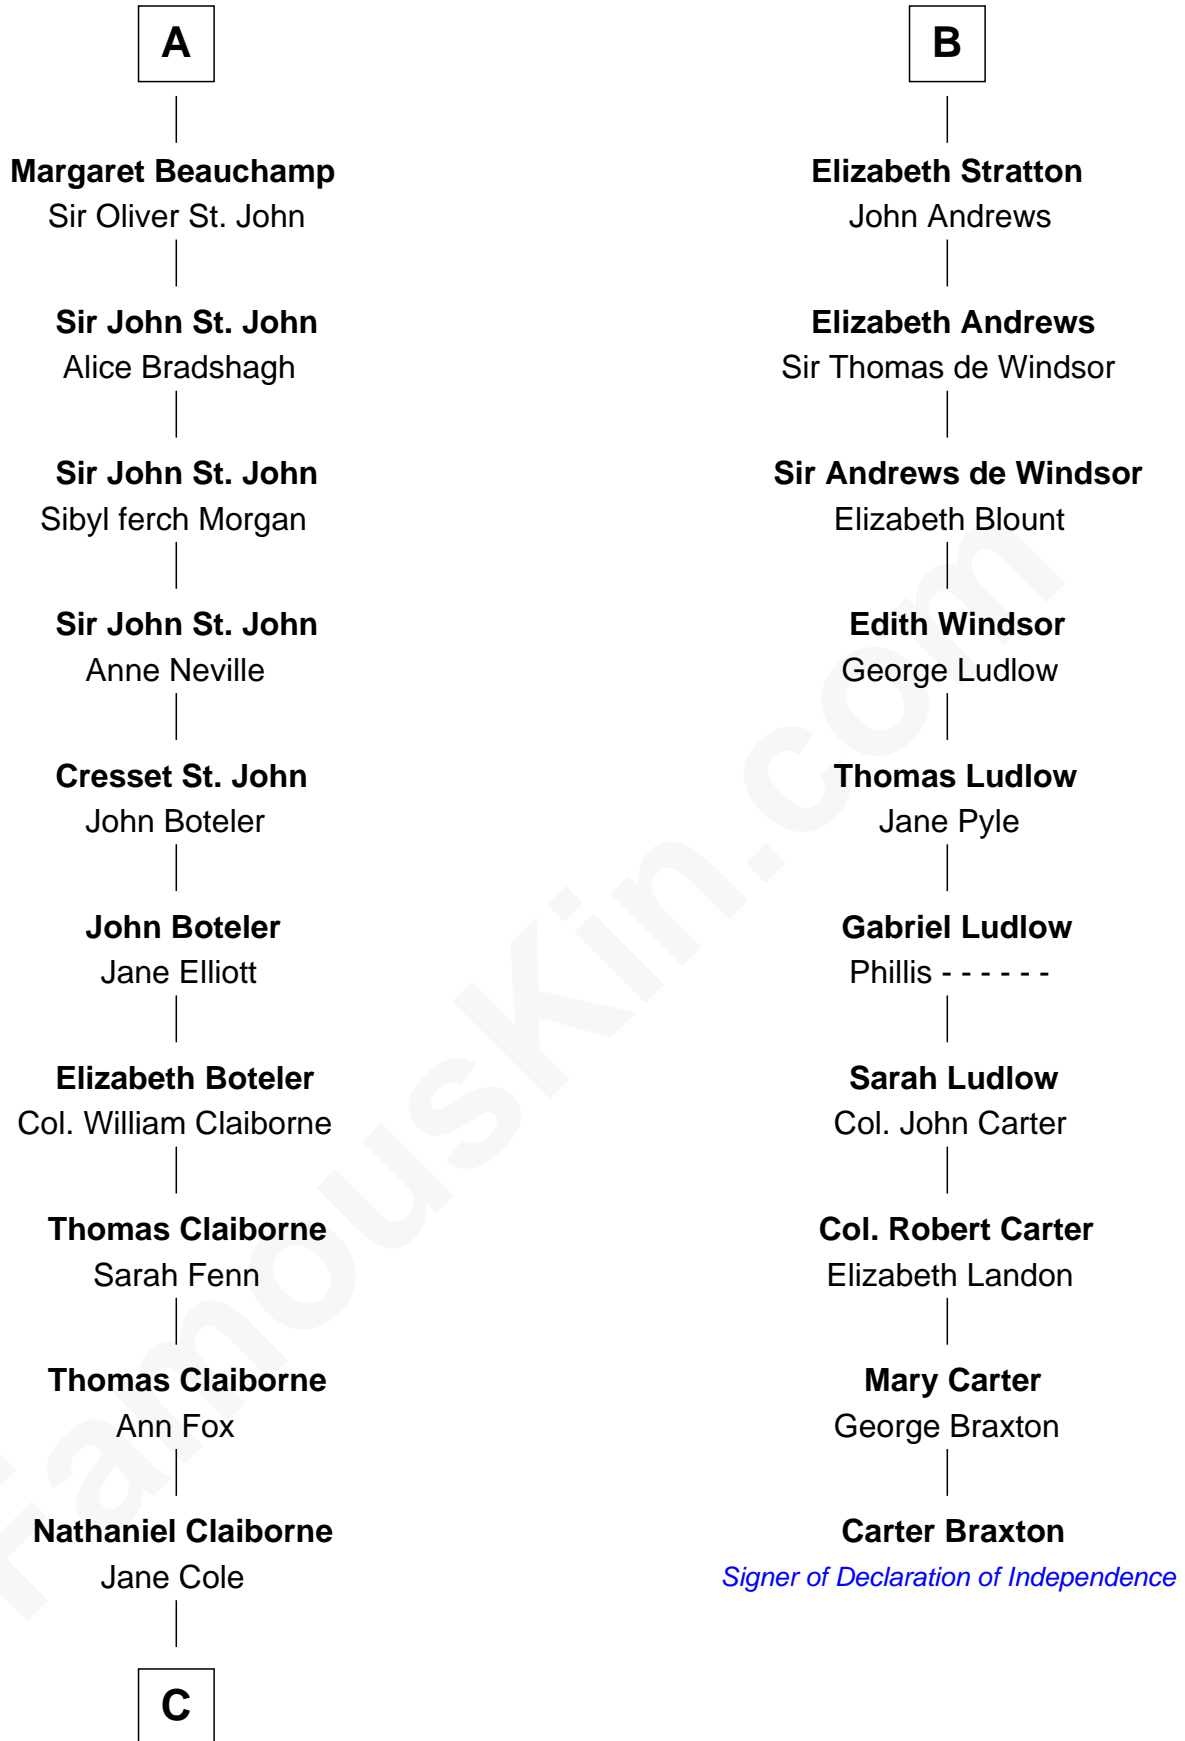

FamousKin.com
Relationship Chart of
William C. C. Claiborne
1st Governor of Louisiana

16th cousin 2 times removed of

Carter Braxton

Signer of the Declaration of Independence

Sir Humphrey de Bohun

Maud of Eu

C

William Claiborne

Mary Leigh

William C. C. Claiborne

1st Governor of Louisiana

FamousKin.com