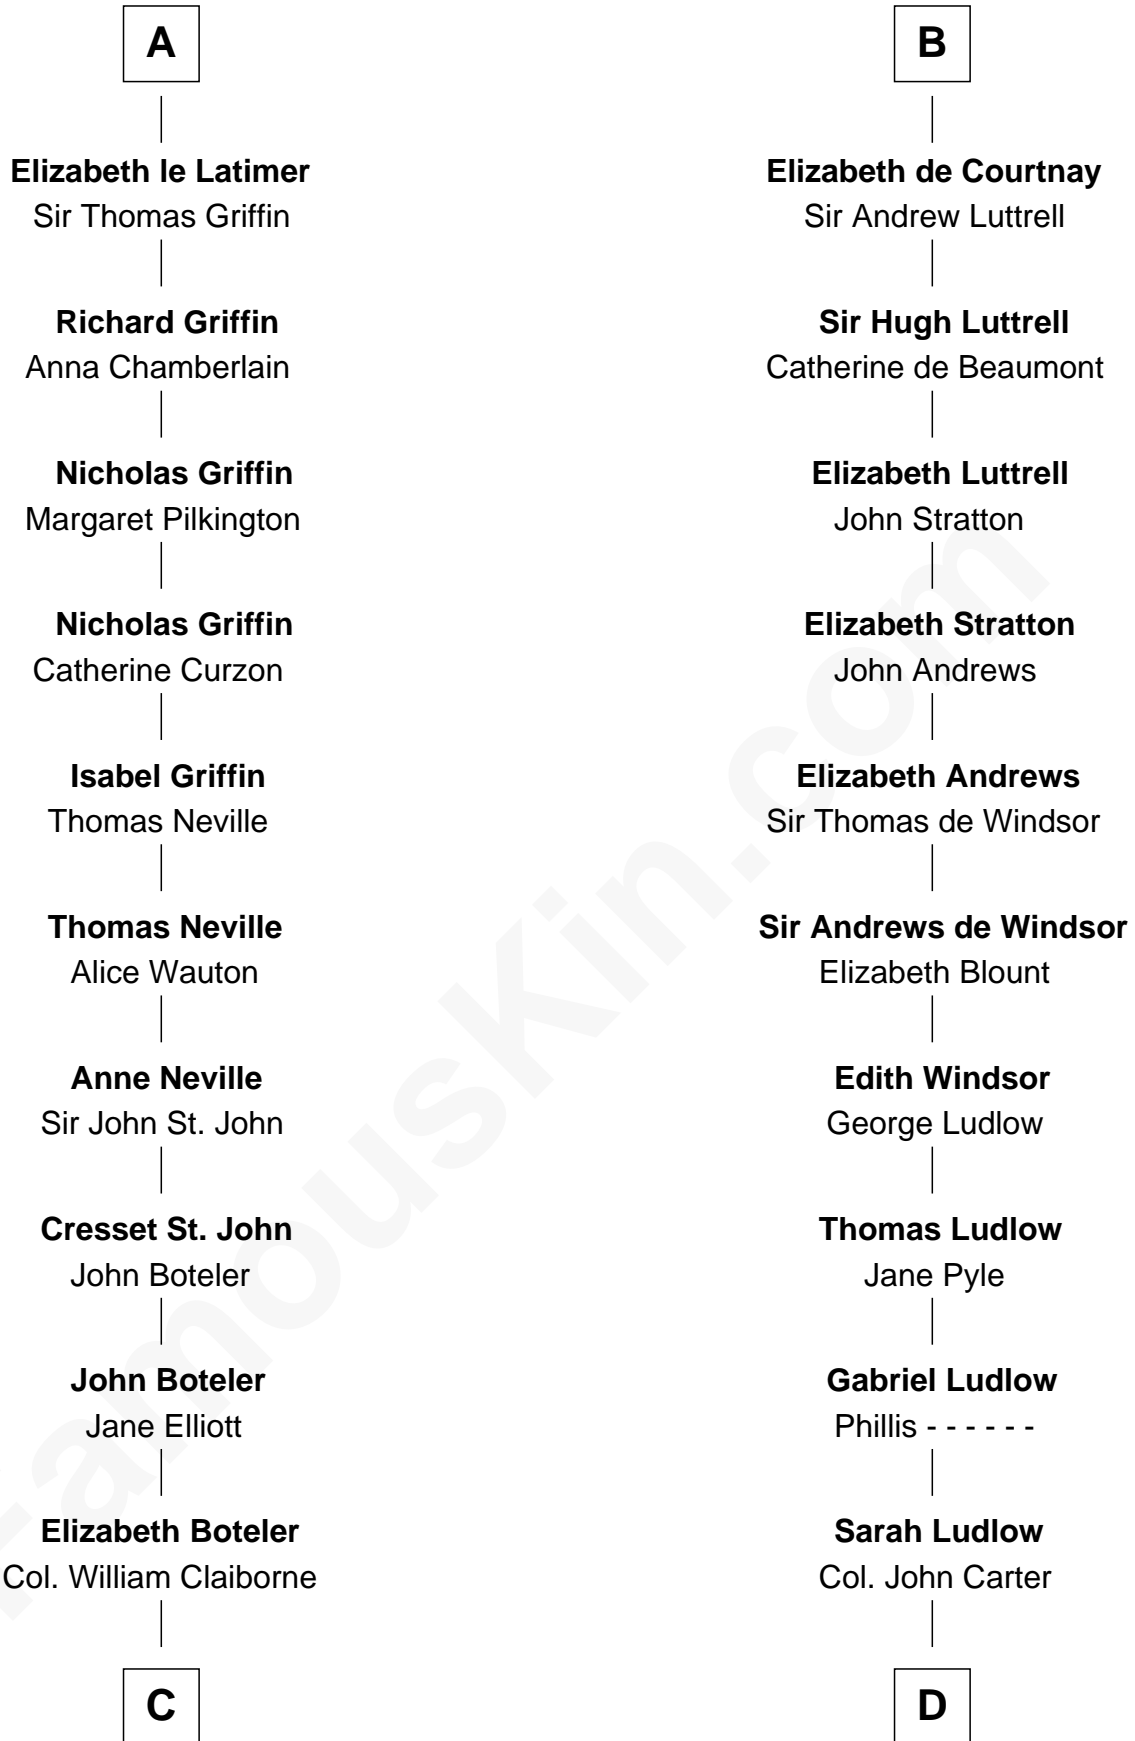

FamousKin.com
Relationship Chart of
William C. C. Claiborne
1st Governor of Louisiana

19th cousin 2 times removed of

Carter Braxton

Signer of the Declaration of Independence

Walter of Salisbury

C

Thomas Claiborne

Sarah Fenn

Thomas Claiborne

Ann Fox

Nathaniel Claiborne

Jane Cole

William Claiborne

Mary Leigh

William C. C. Claiborne

1st Governor of Louisiana

D

Col. Robert Carter

Elizabeth Landon

Mary Carter

George Braxton

Carter Braxton

Signer of Declaration of Independence