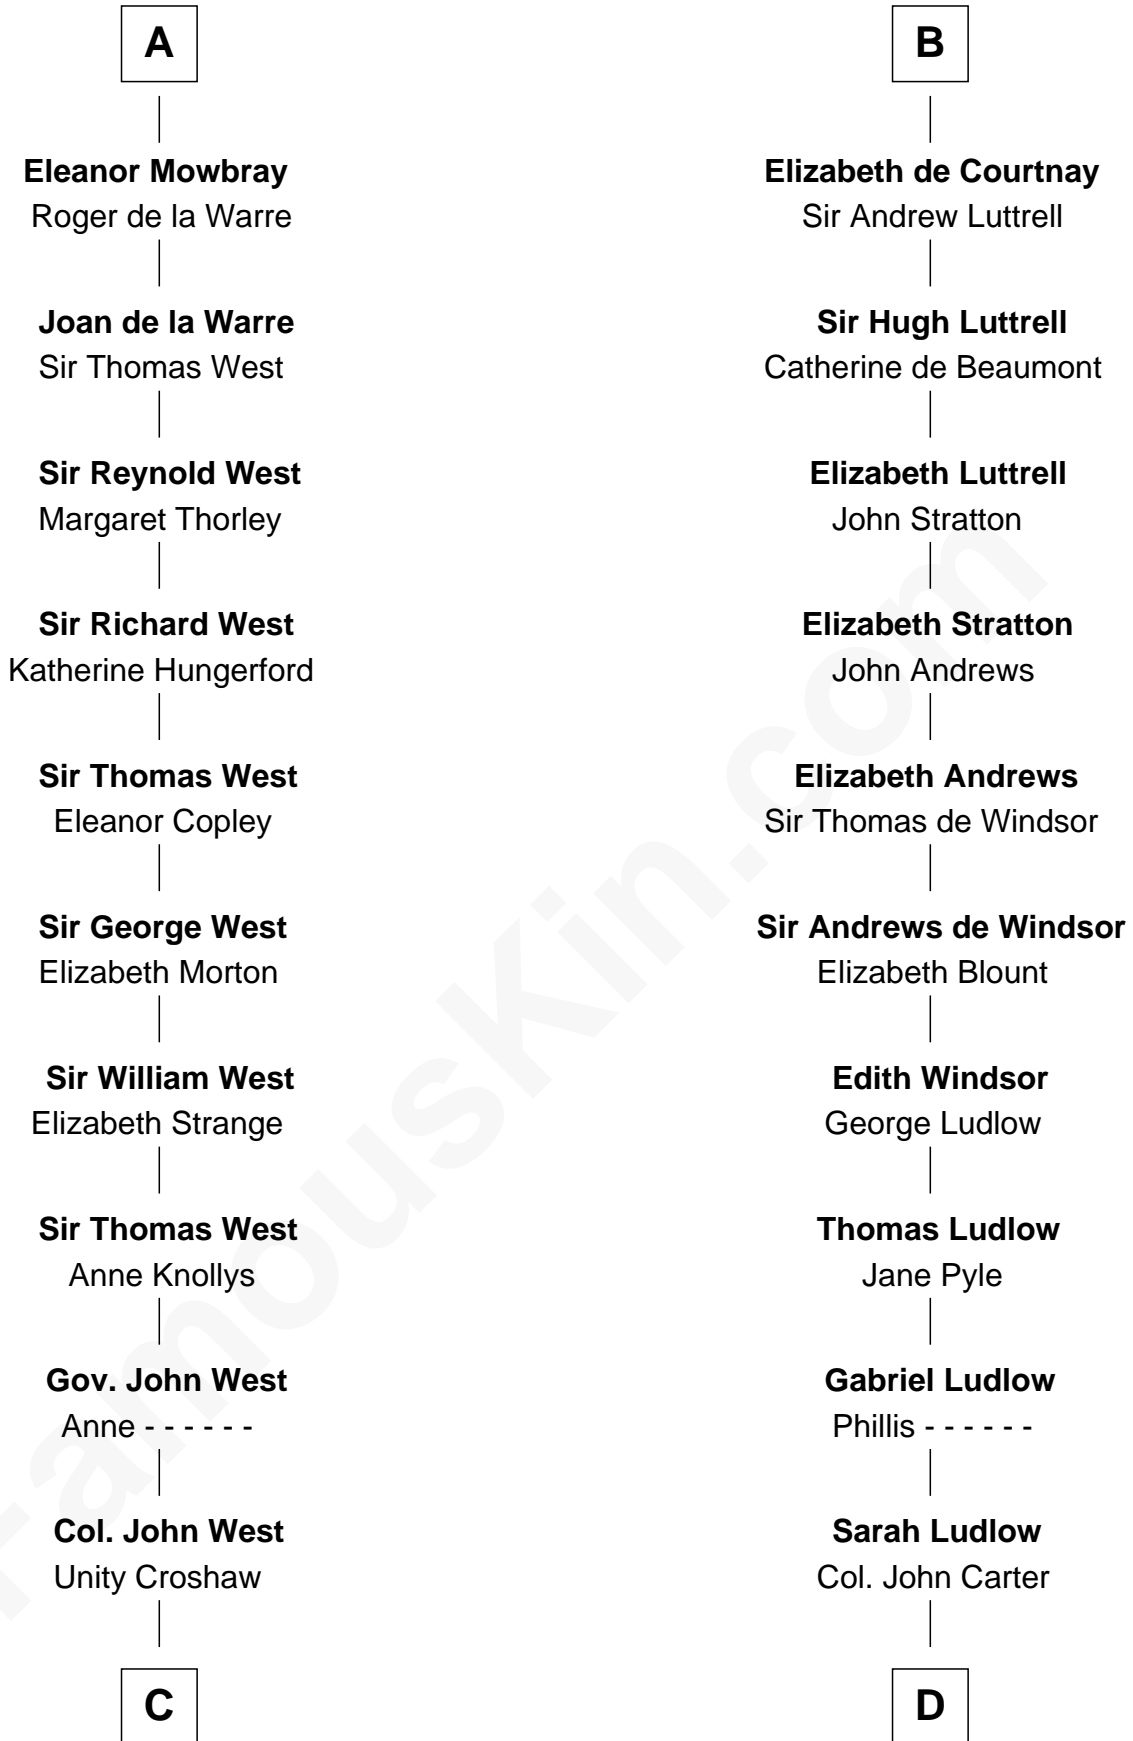

**FamousKin.com**  
**Relationship Chart of**  
**William C. C. Claiborne**  
*1st Governor of Louisiana*

**19th cousin 2 times removed of**

**Carter Braxton**

*Signer of the Declaration of Independence*

**C**

**Ann West**  
Henry Fox

**Ann Fox**  
Thomas Claiborne

**Nathaniel Claiborne**  
Jane Cole

**William Claiborne**  
Mary Leigh

**William C. C. Claiborne**  
*1st Governor of Louisiana*

**D**

**Col. Robert Carter**  
Elizabeth Landon

**Mary Carter**  
George Braxton

**Carter Braxton**  
*Signer of Declaration of Independence*

FamousKin.com