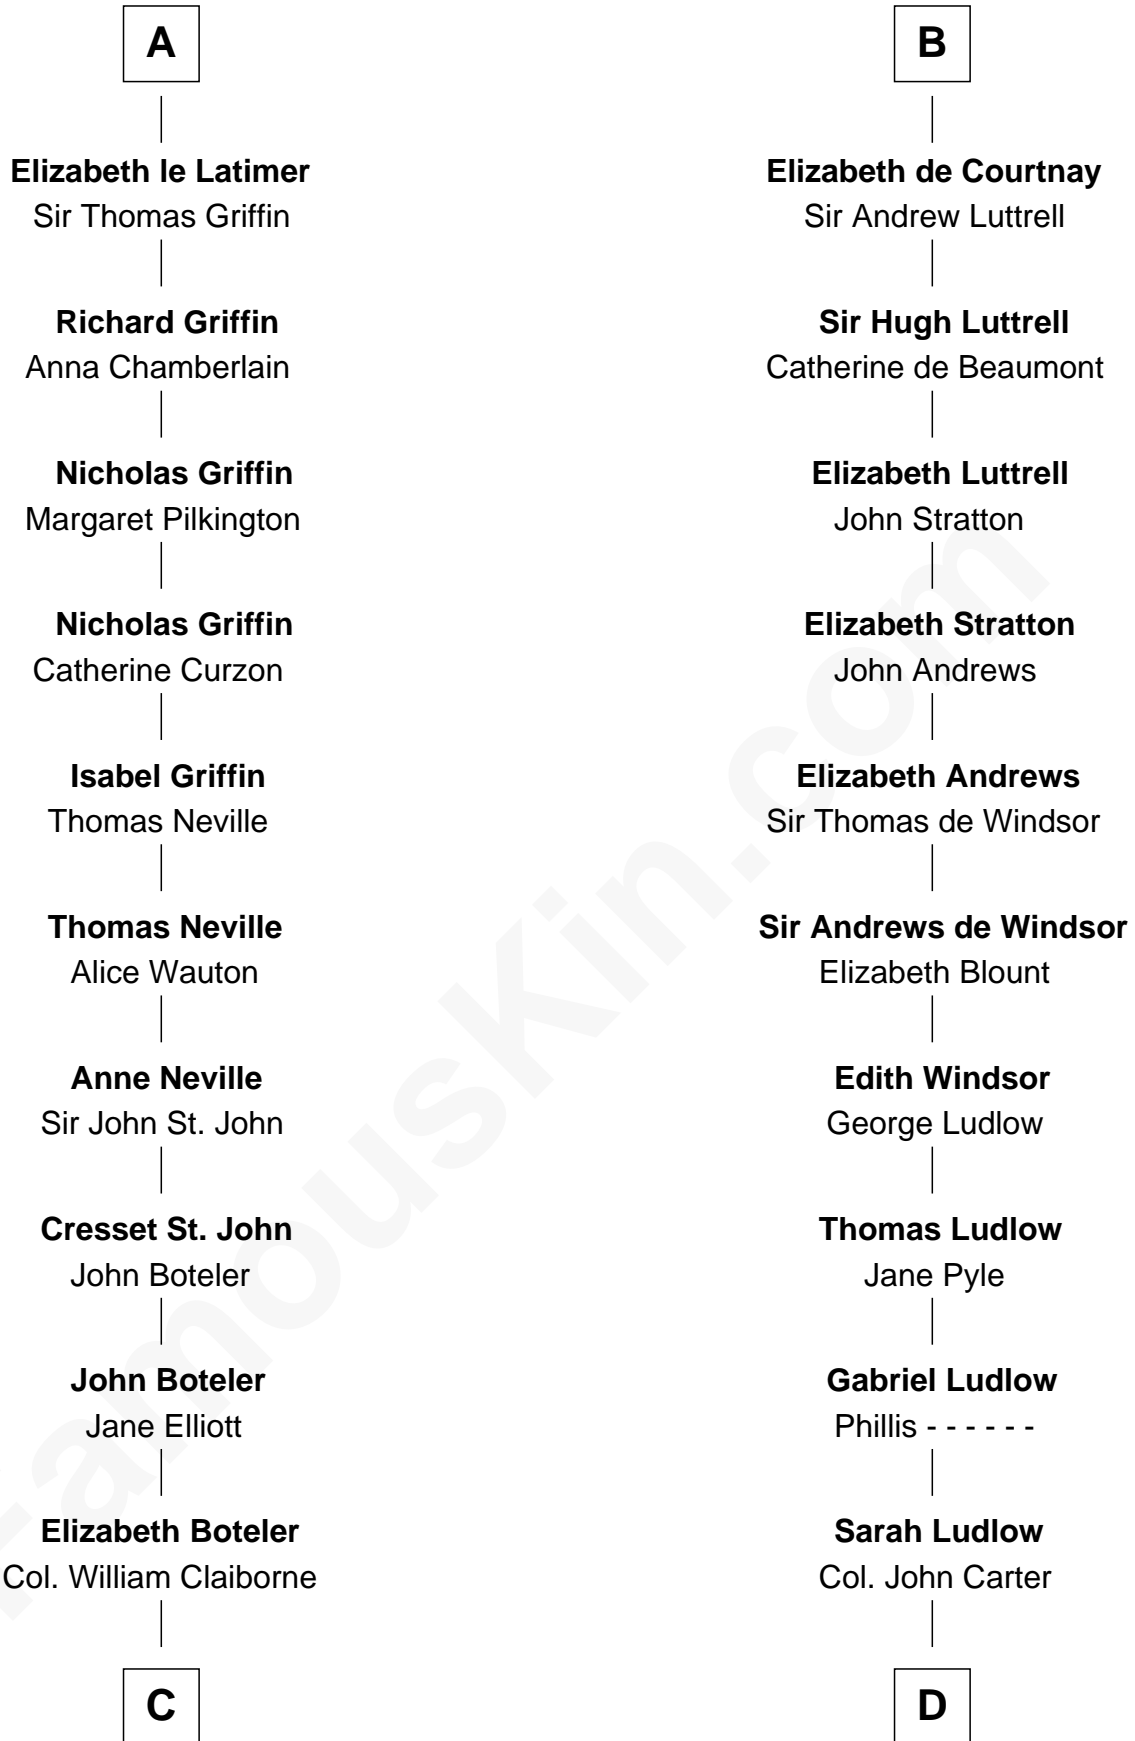

FamousKin.com
Relationship Chart of
William C. C. Claiborne
1st Governor of Louisiana

19th cousin 2 times removed of

Carter Braxton

Signer of the Declaration of Independence

Dermot MacMurrough
 Mor O'Toole

C

Thomas Claiborne

Sarah Fenn

Thomas Claiborne

Ann Fox

Nathaniel Claiborne

Jane Cole

William Claiborne

Mary Leigh

William C. C. Claiborne

1st Governor of Louisiana

D

Col. Robert Carter

Elizabeth Landon

Mary Carter

George Braxton