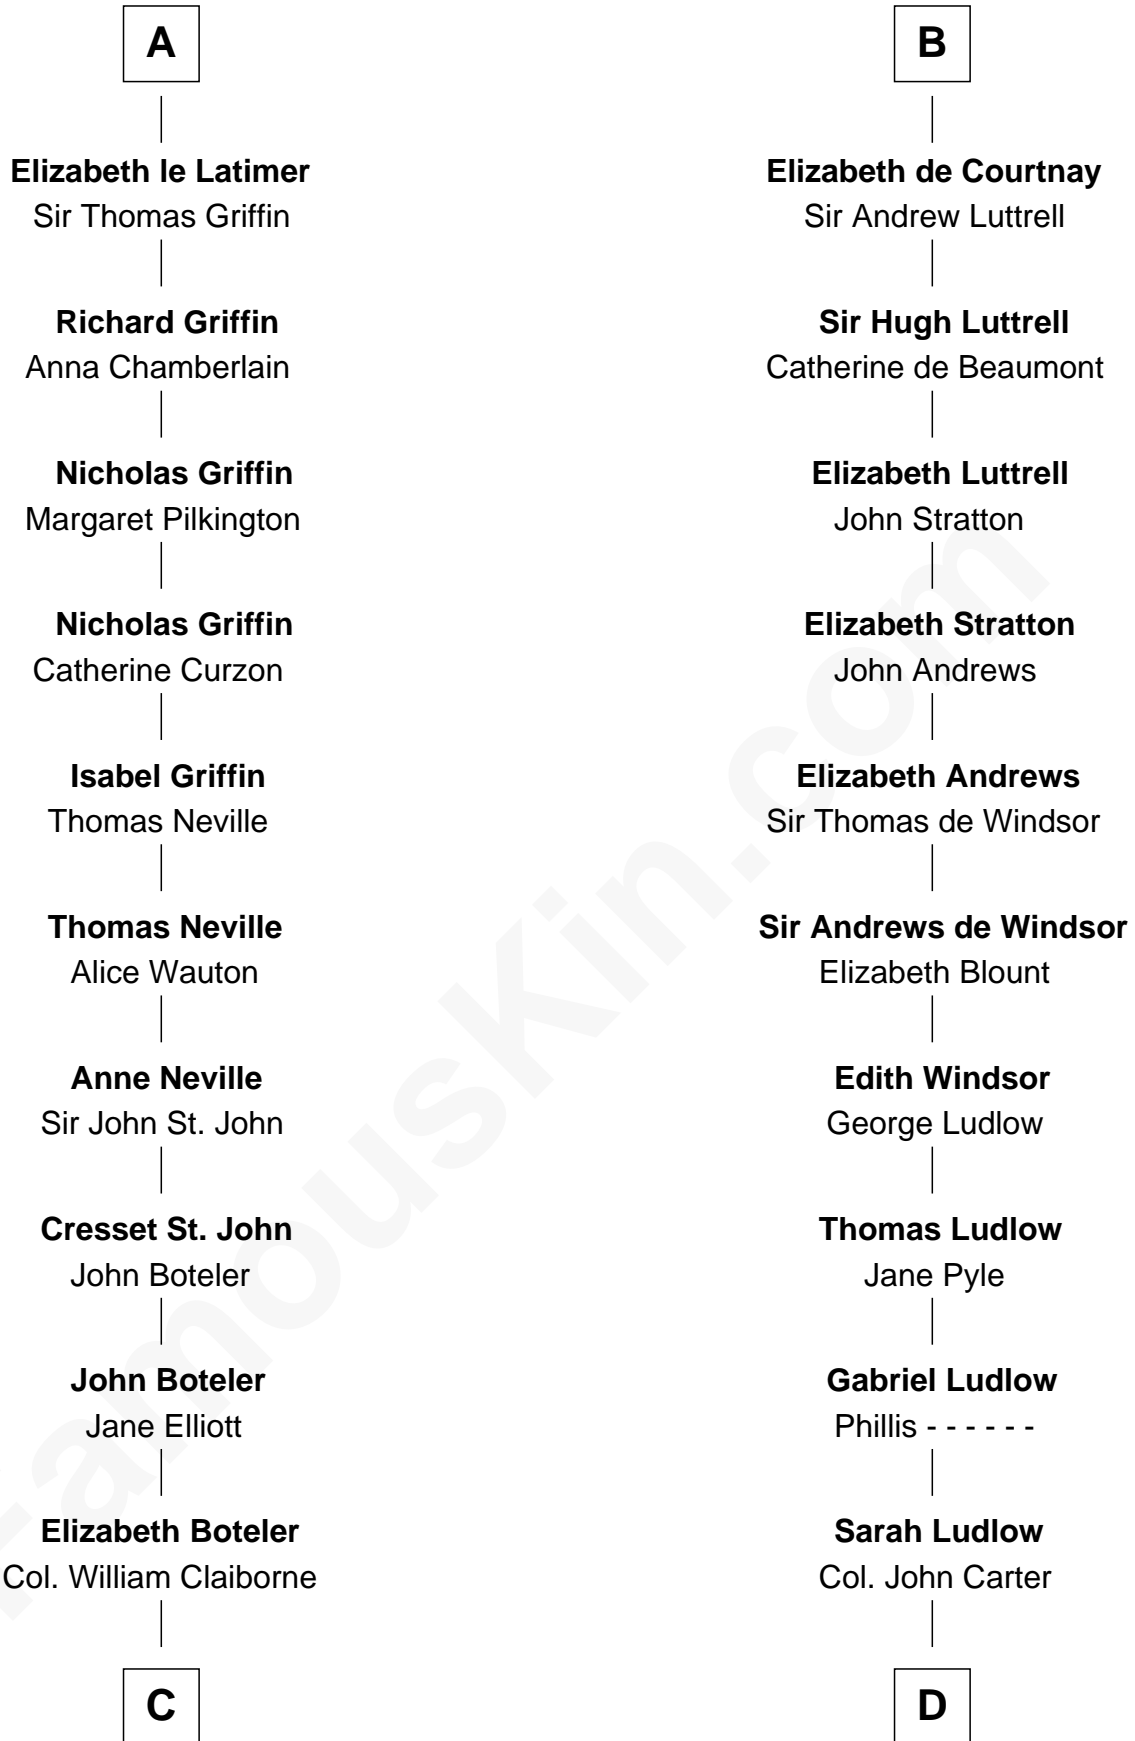

**FamousKin.com**  
**Relationship Chart of**  
**William C. C. Claiborne**  
*1st Governor of Louisiana*

19th cousin 2 times removed of

**Carter Braxton**

*Signer of the Declaration of Independence*

**Gilbert Fitzgilbert de Clare**

Isabel de Beaumont

**C**

**Thomas Claiborne**

Sarah Fenn

**Thomas Claiborne**

Ann Fox

**Nathaniel Claiborne**

Jane Cole

**William Claiborne**

Mary Leigh

**William C. C. Claiborne**

*1st Governor of Louisiana*

**D**

**Col. Robert Carter**

Elizabeth Landon

**Mary Carter**