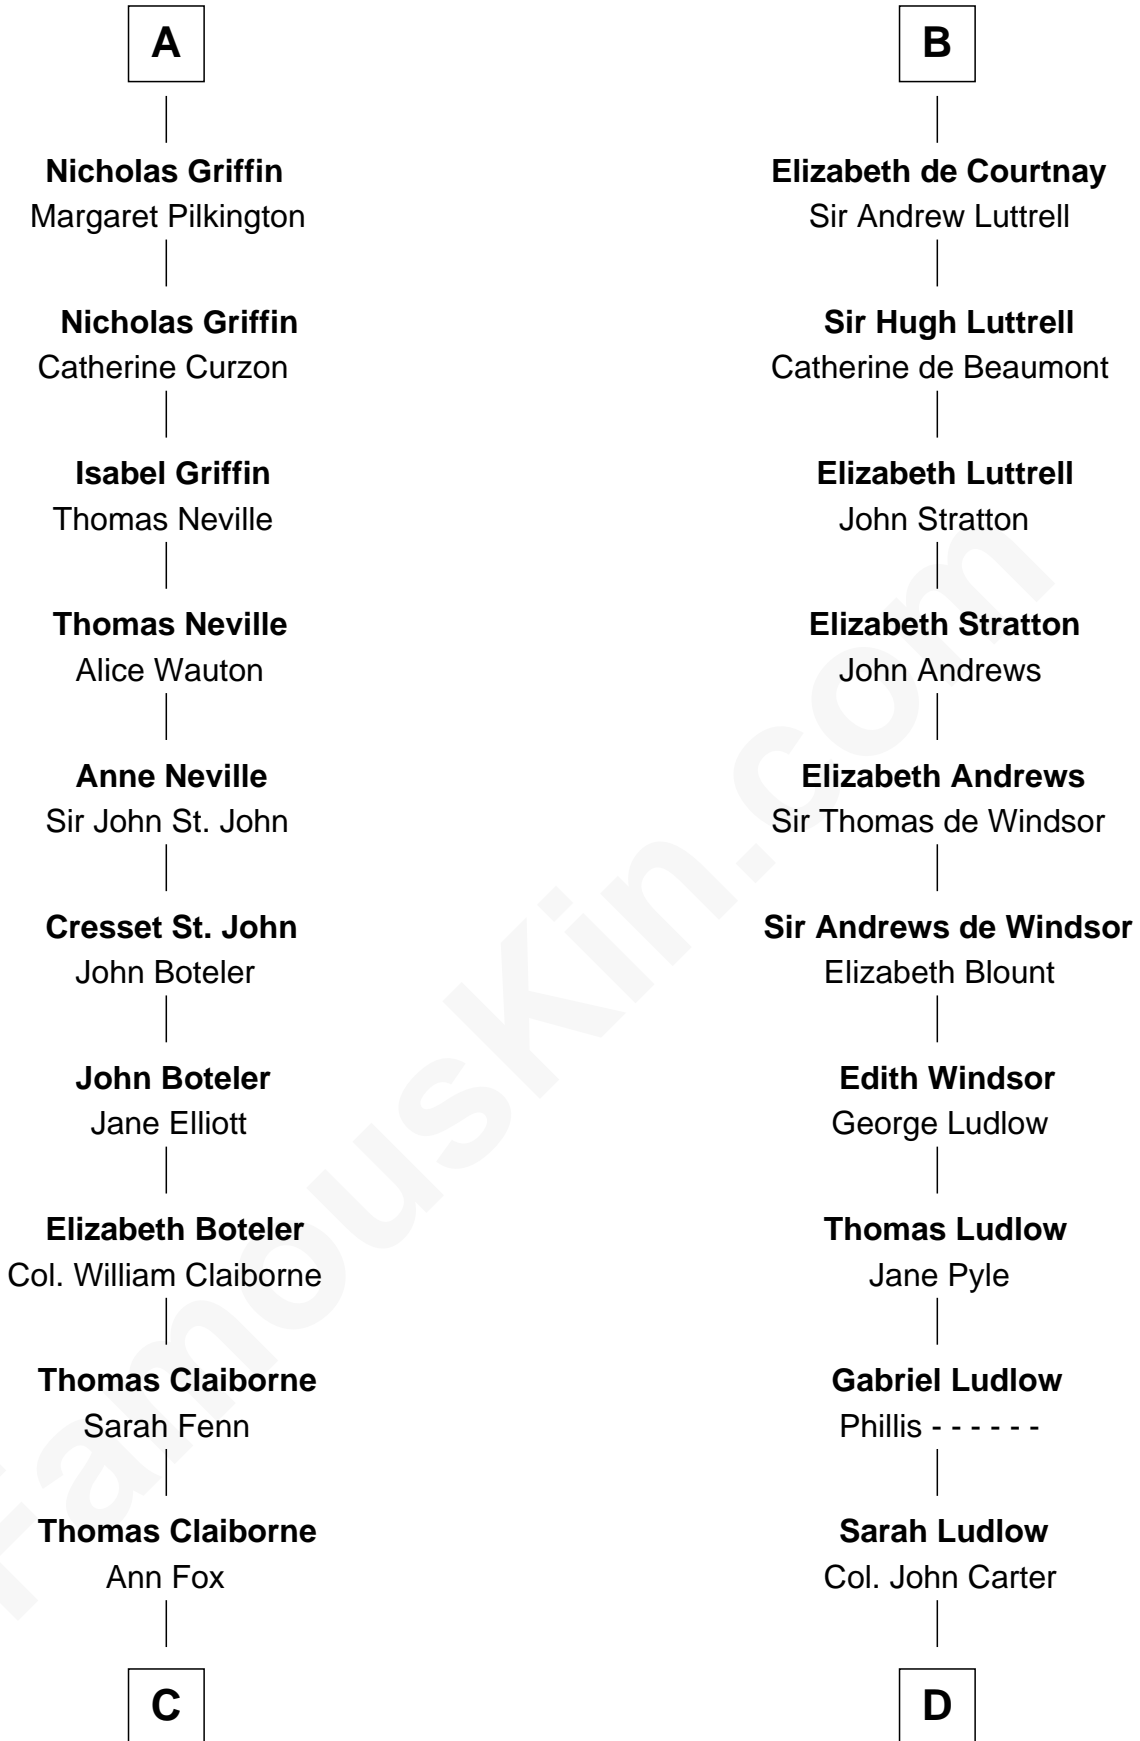

FamousKin.com
Relationship Chart of
William C. C. Claiborne
1st Governor of Louisiana

19th cousin of
Carter Braxton
Signer of the Declaration of Independence

C

Nathaniel Claiborne

Jane Cole

William Claiborne

Mary Leigh

William C. C. Claiborne

1st Governor of Louisiana

D

Col. Robert Carter

Elizabeth Landon

Mary Carter

George Braxton