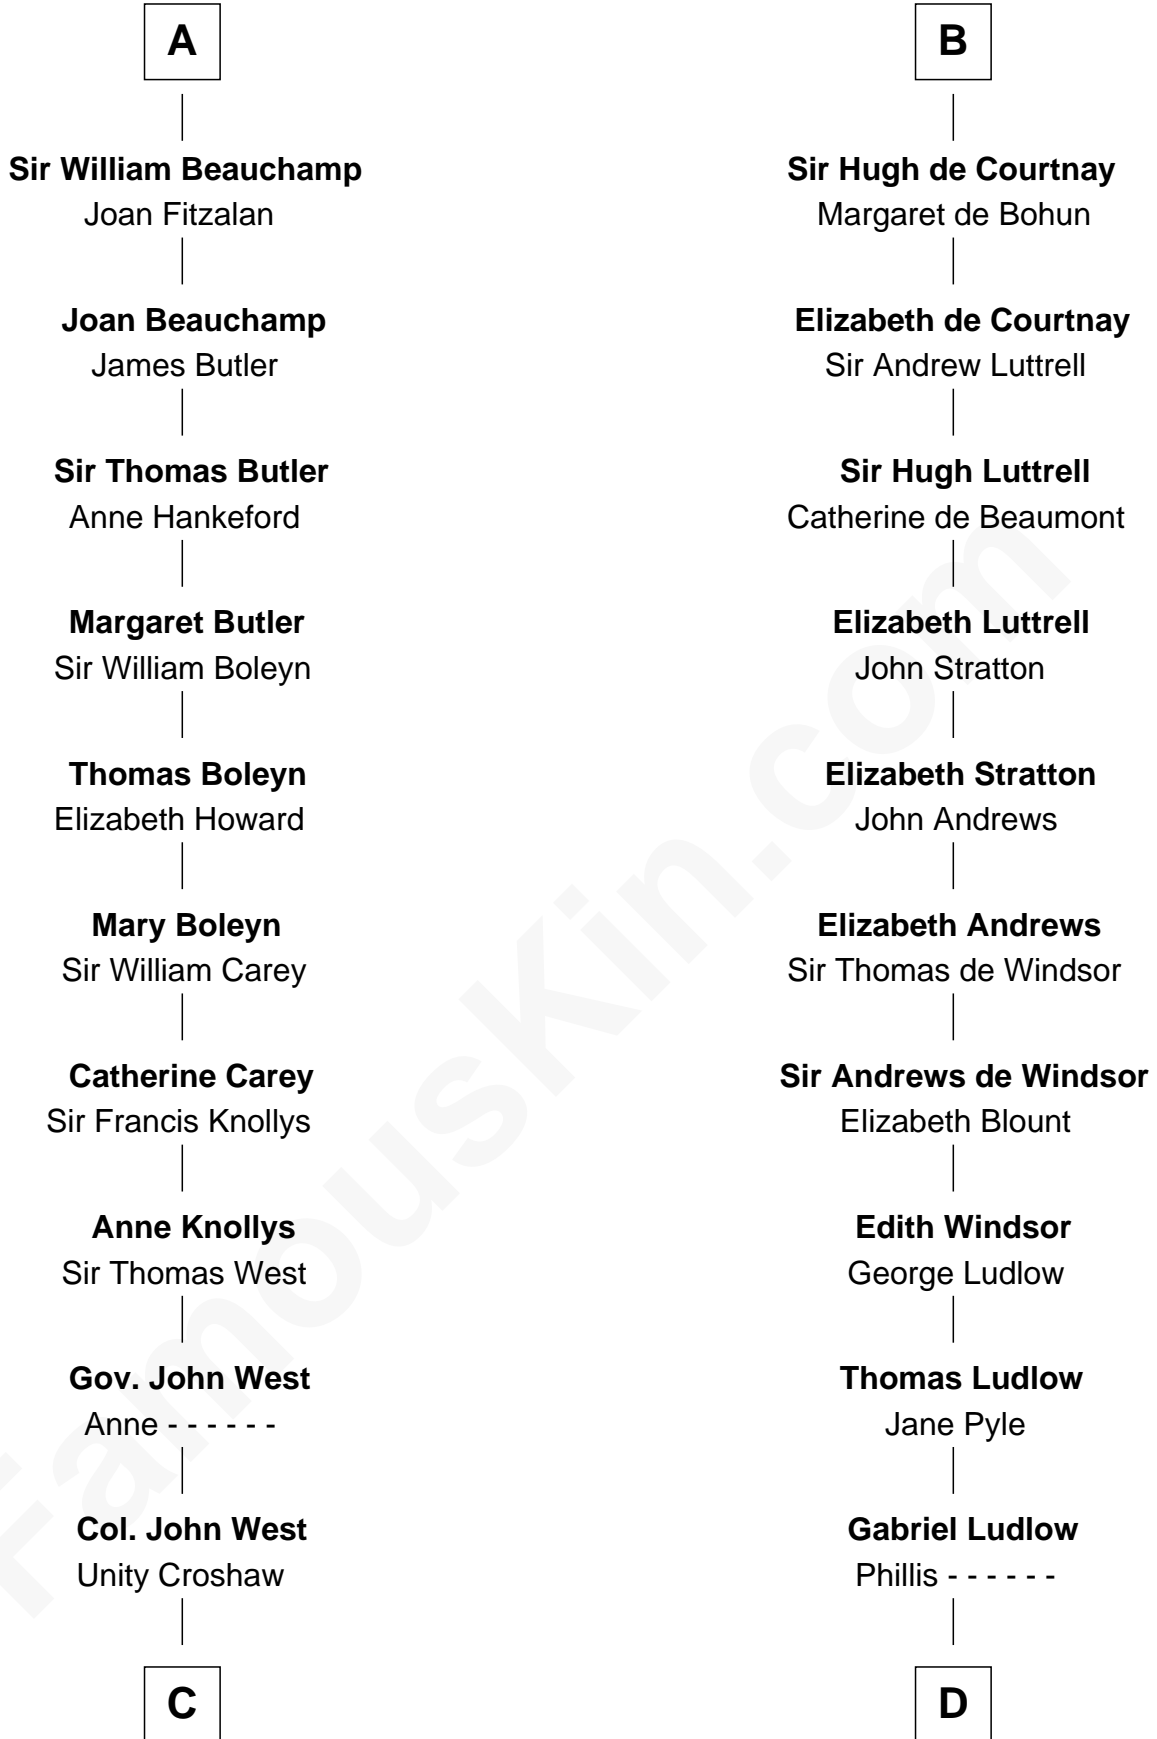

FamousKin.com
Relationship Chart of
William C. C. Claiborne
1st Governor of Louisiana

20th cousin 1 time removed of

Carter Braxton

Signer of the Declaration of Independence

Gilbert Fitzrichard de Clare
 Adeliza de Clermont-en-Beauvaisis

Aubrey de Vere

Aubrey de Vere

Agnes de Essex

Robert de Vere

Isabel de Bolebec

Hugh de Vere

Hawise de Quincy

Isabel de Vere

Sir John de Courtenay

Sir Hugh de Courtenay

Eleanor le Despencer

Sir Hugh de Courtenay

Agnes de St. John

B

C

Ann West
Henry Fox

Ann Fox
Thomas Claiborne

Nathaniel Claiborne
Jane Cole

William Claiborne
Mary Leigh

William C. C. Claiborne
1st Governor of Louisiana

D

Sarah Ludlow
Col. John Carter

Col. Robert Carter
Elizabeth Landon

Mary Carter
George Braxton