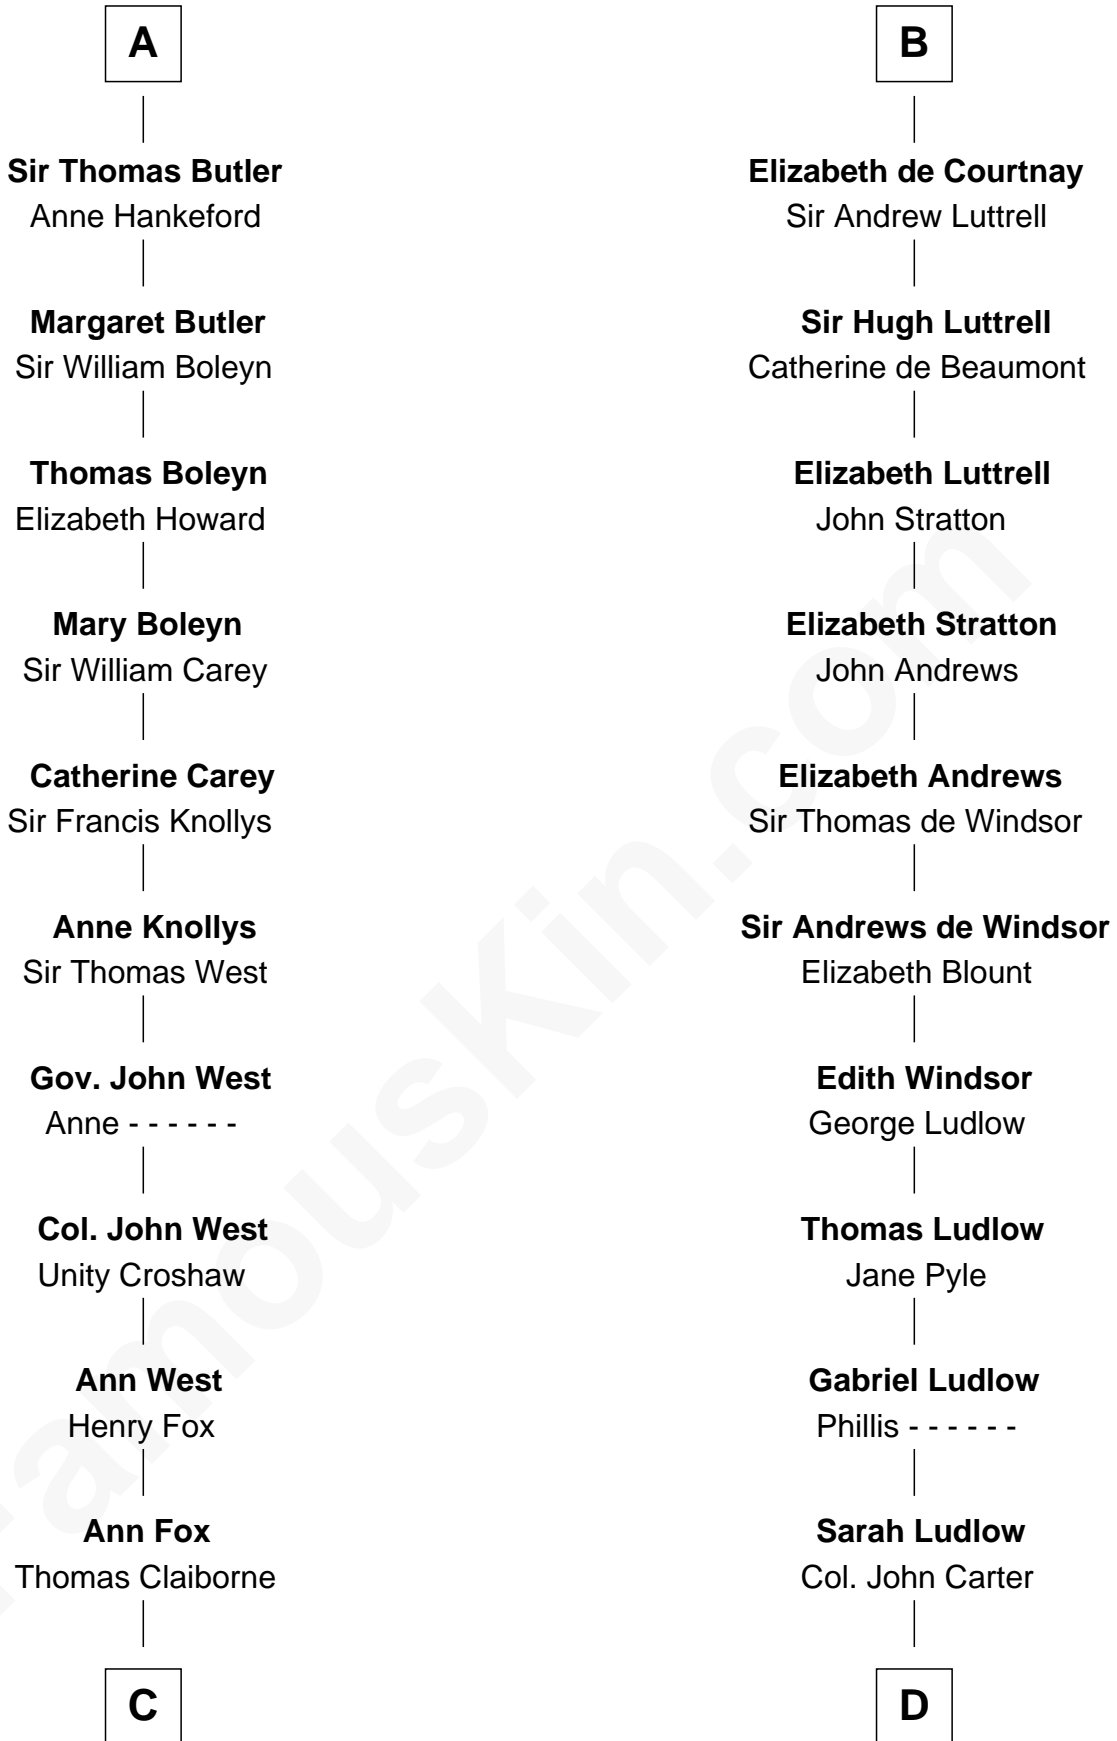

**FamousKin.com**  
**Relationship Chart of**  
**William C. C. Claiborne**  
*1st Governor of Louisiana*

**19th cousin of**  
**Carter Braxton**  
*Signer of the Declaration of Independence*

**C**

**Nathaniel Claiborne**

Jane Cole

**William Claiborne**

Mary Leigh

**William C. C. Claiborne**

*1st Governor of Louisiana*

**D**

**Col. Robert Carter**

Elizabeth Landon

**Mary Carter**

George Braxton

**Carter Braxton**

*Signer of Declaration of Independence*

FamousKin.com