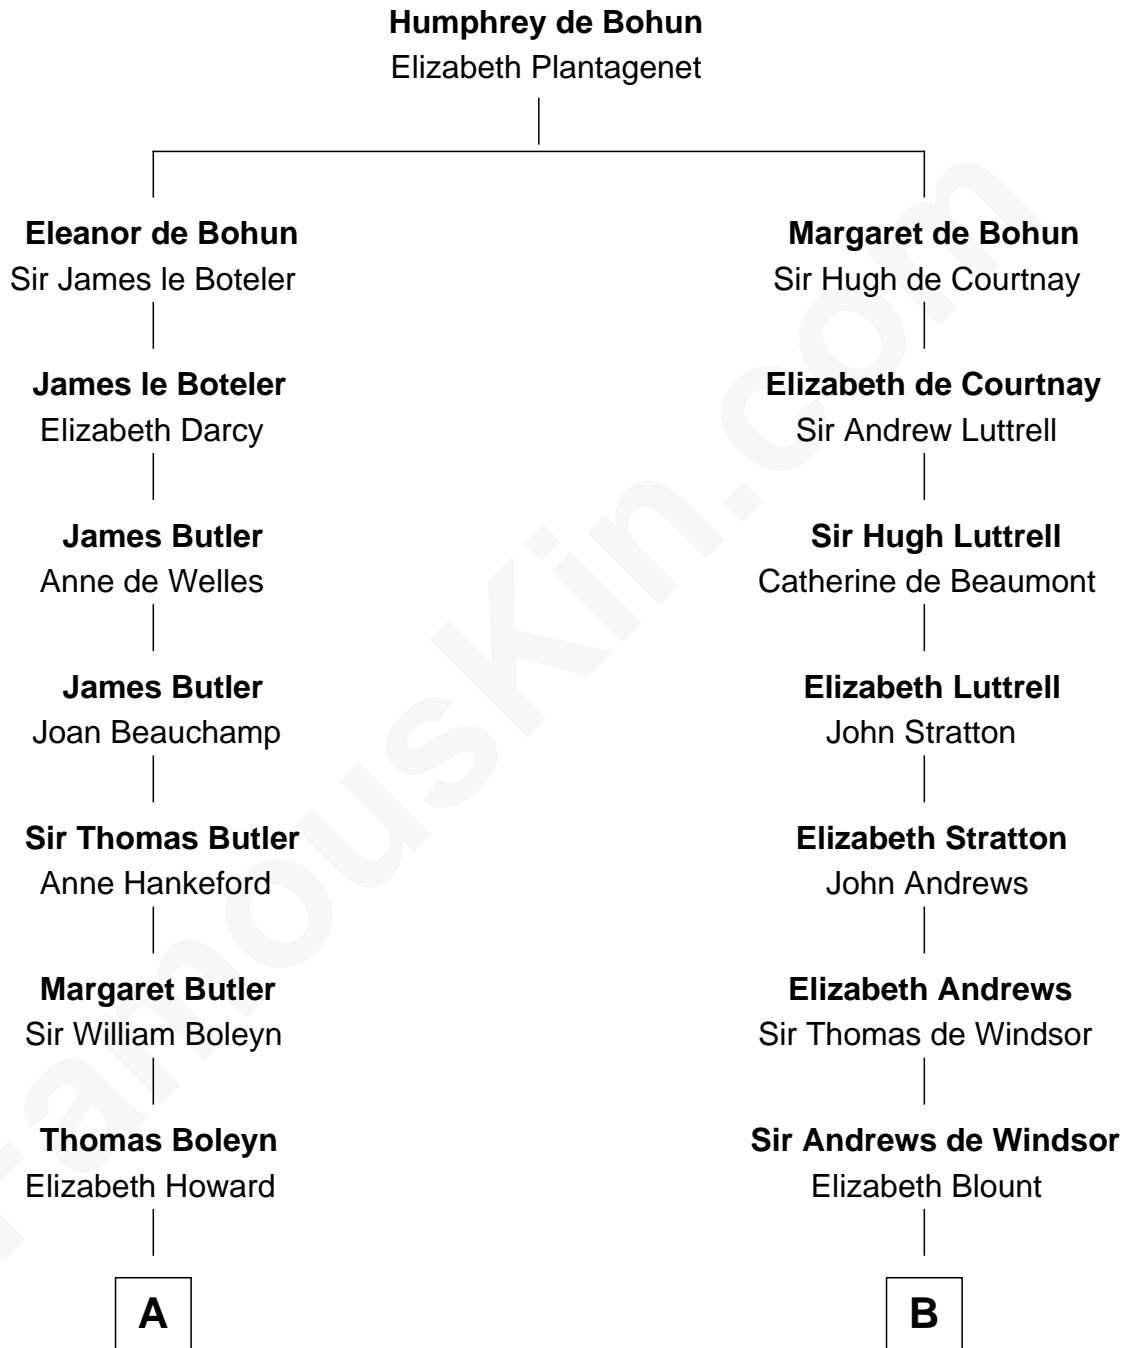

FamousKin.com
Relationship Chart of
William C. C. Claiborne
1st Governor of Louisiana

13th cousin 3 times removed of

Carter Braxton

Signer of the Declaration of Independence

A

Mary Boleyn
Sir William Carey

Catherine Carey
Sir Francis Knollys

Anne Knollys
Sir Thomas West

Gov. John West
Anne - - - - -

Col. John West
Unity Croshaw

Ann West
Henry Fox

Ann Fox
Thomas Claiborne

Nathaniel Claiborne
Jane Cole

William Claiborne
Mary Leigh

William C. C. Claiborne
1st Governor of Louisiana

B

Edith Windsor
George Ludlow

Thomas Ludlow
Jane Pyle

Gabriel Ludlow
Phillis - - - - -

Sarah Ludlow
Col. John Carter

Col. Robert Carter
Elizabeth Landon

Mary Carter
George Braxton