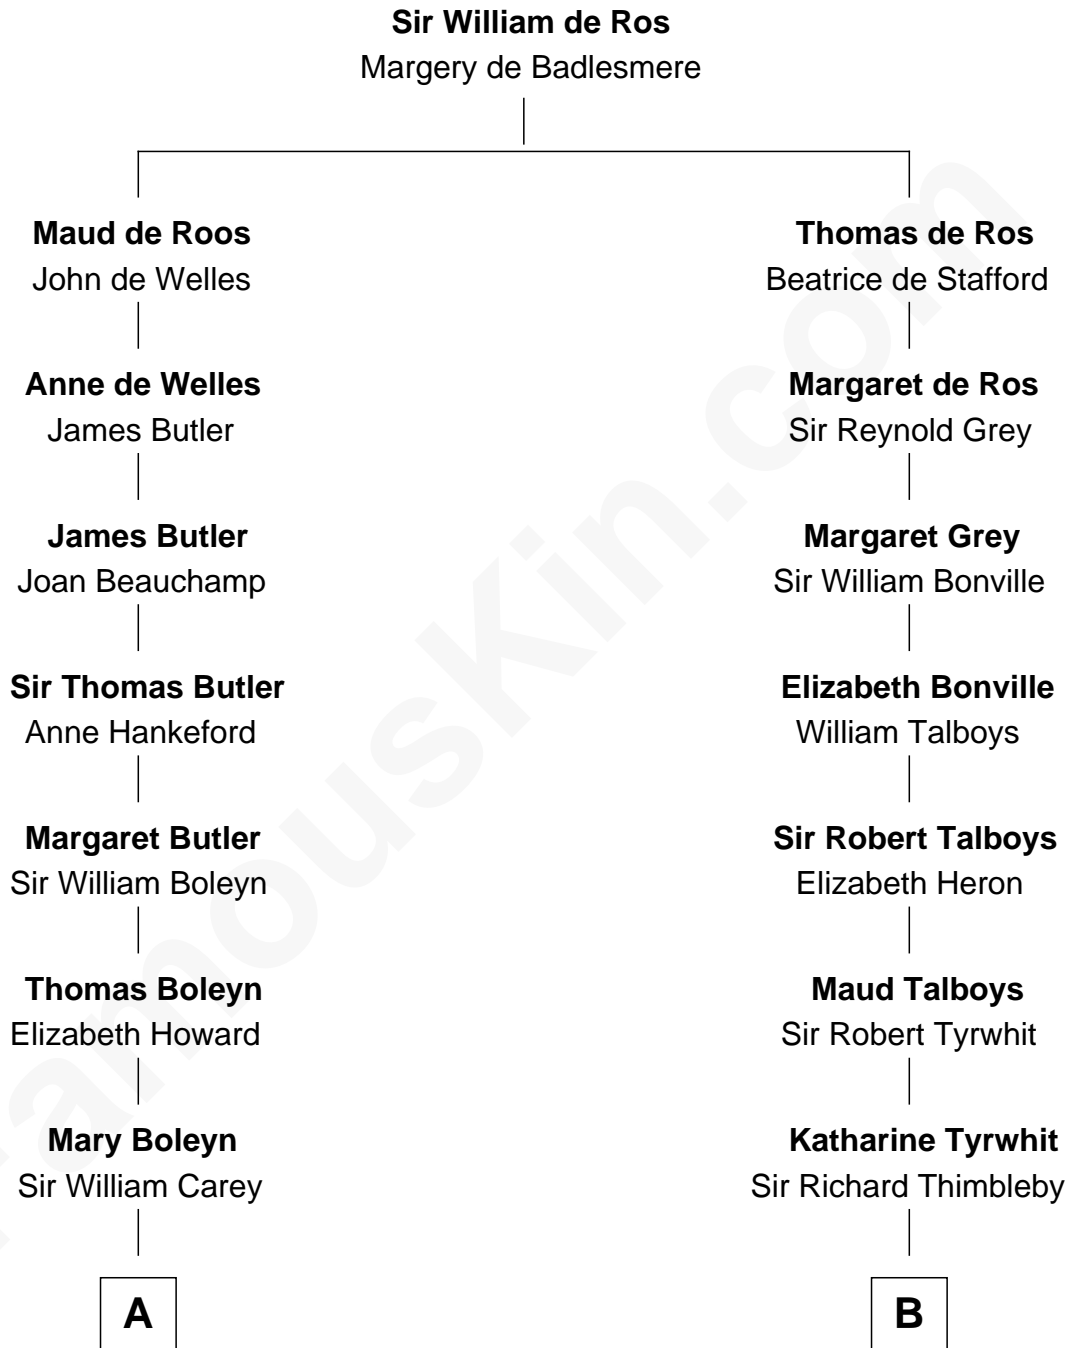

**FamousKin.com**  
**Relationship Chart of**  
**William C. C. Claiborne**  
*1st Governor of Louisiana*

15th cousin 5 times removed of

**Tony Dow**  
*TV Actor*

**C**

—  
**Anna Maria Gates**  
James Keyes Montrose

—  
**James Fay Montrose**  
Alice Lee Anders

—  
**Muriel Virginia Montrose**  
John Stevens Dow

—  
**Tony Dow**  
*TV Actor*

FamousKin.com