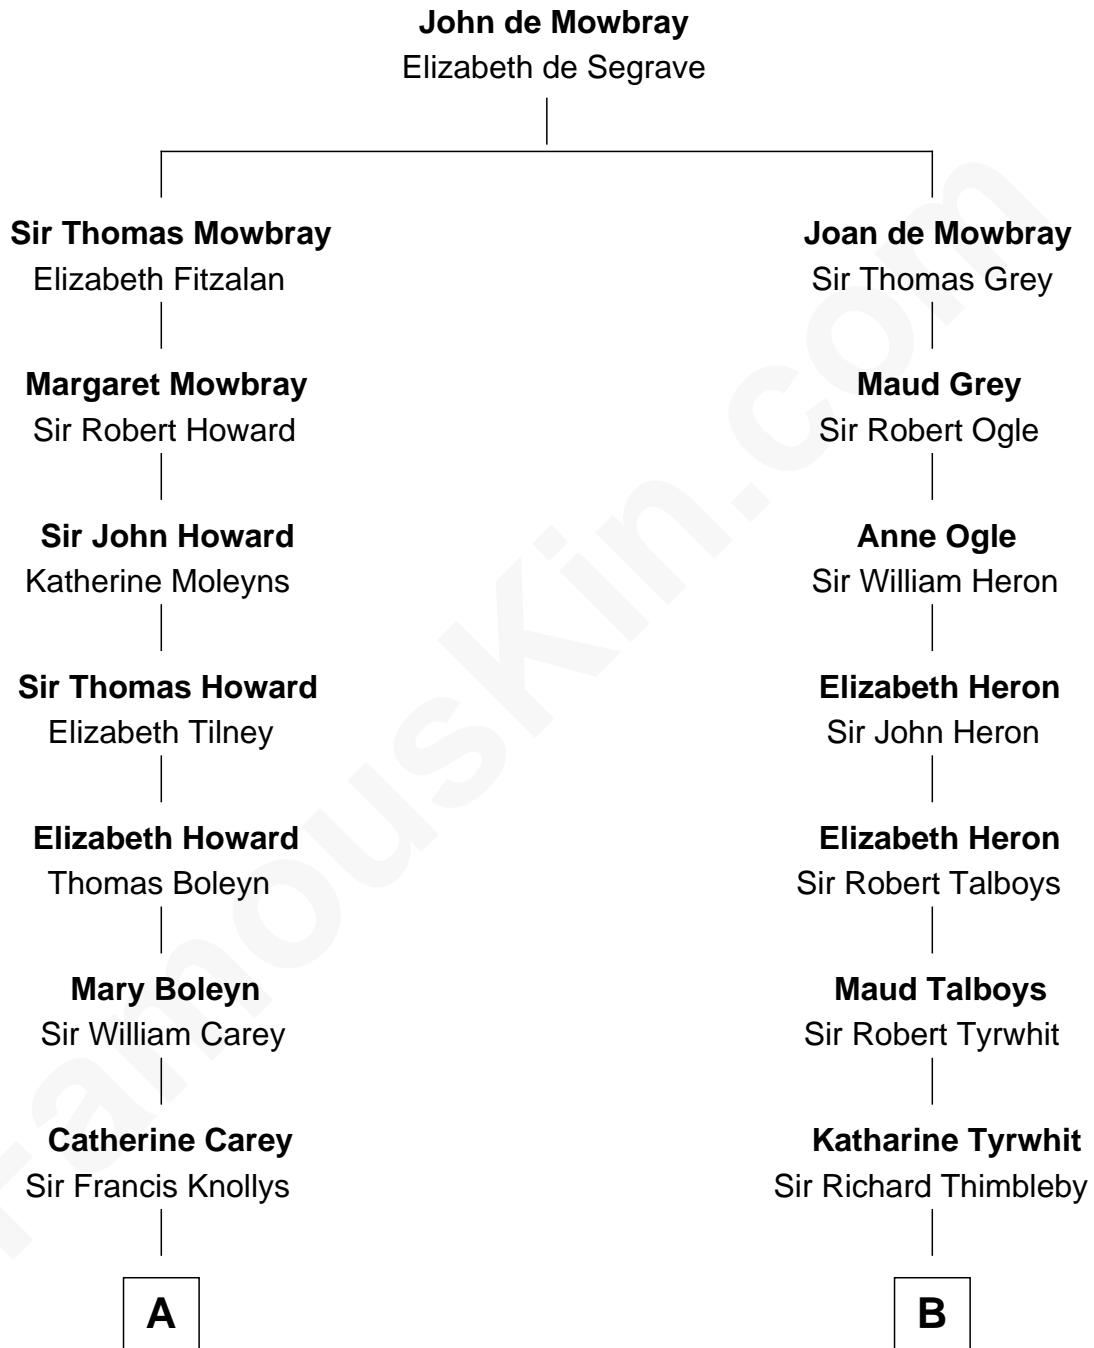

FamousKin.com
Relationship Chart of
William C. C. Claiborne
1st Governor of Louisiana

14th cousin 6 times removed of

Tony Dow
TV Actor

C

Anna Maria Gates
James Keyes Montrose

James Fay Montrose
Alice Lee Anders

Muriel Virginia Montrose
John Stevens Dow

Tony Dow
TV Actor

FamousKin.com