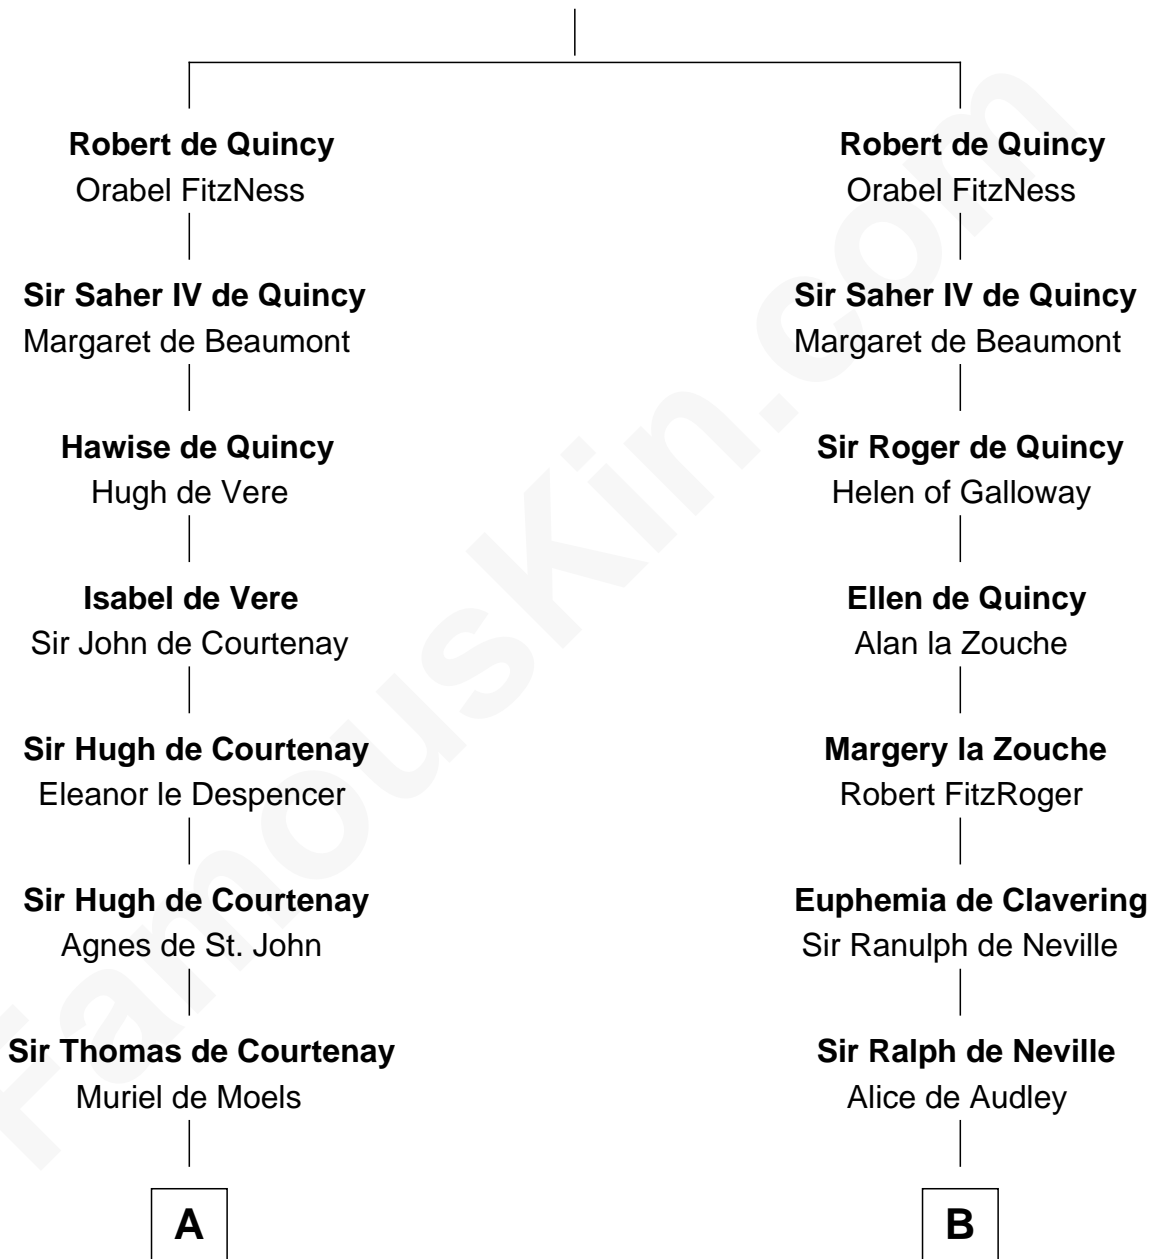

FamousKin.com
Relationship Chart of
William C. C. Claiborne
1st Governor of Louisiana

20th cousin 1 time removed of
James Madison
4th U.S. President

Saher I de Quincy
Maud de St. Liz

C

Ann West
Henry Fox

Ann Fox
Thomas Claiborne

Nathaniel Claiborne
Jane Cole

William Claiborne
Mary Leigh

William C. C. Claiborne
1st Governor of Louisiana

D

Mary Gaines
Col. John Catlett

Rebecca Catlett
Francis Conway

Eleanor Rose Conway
James Madison

James Madison
4th U.S. President