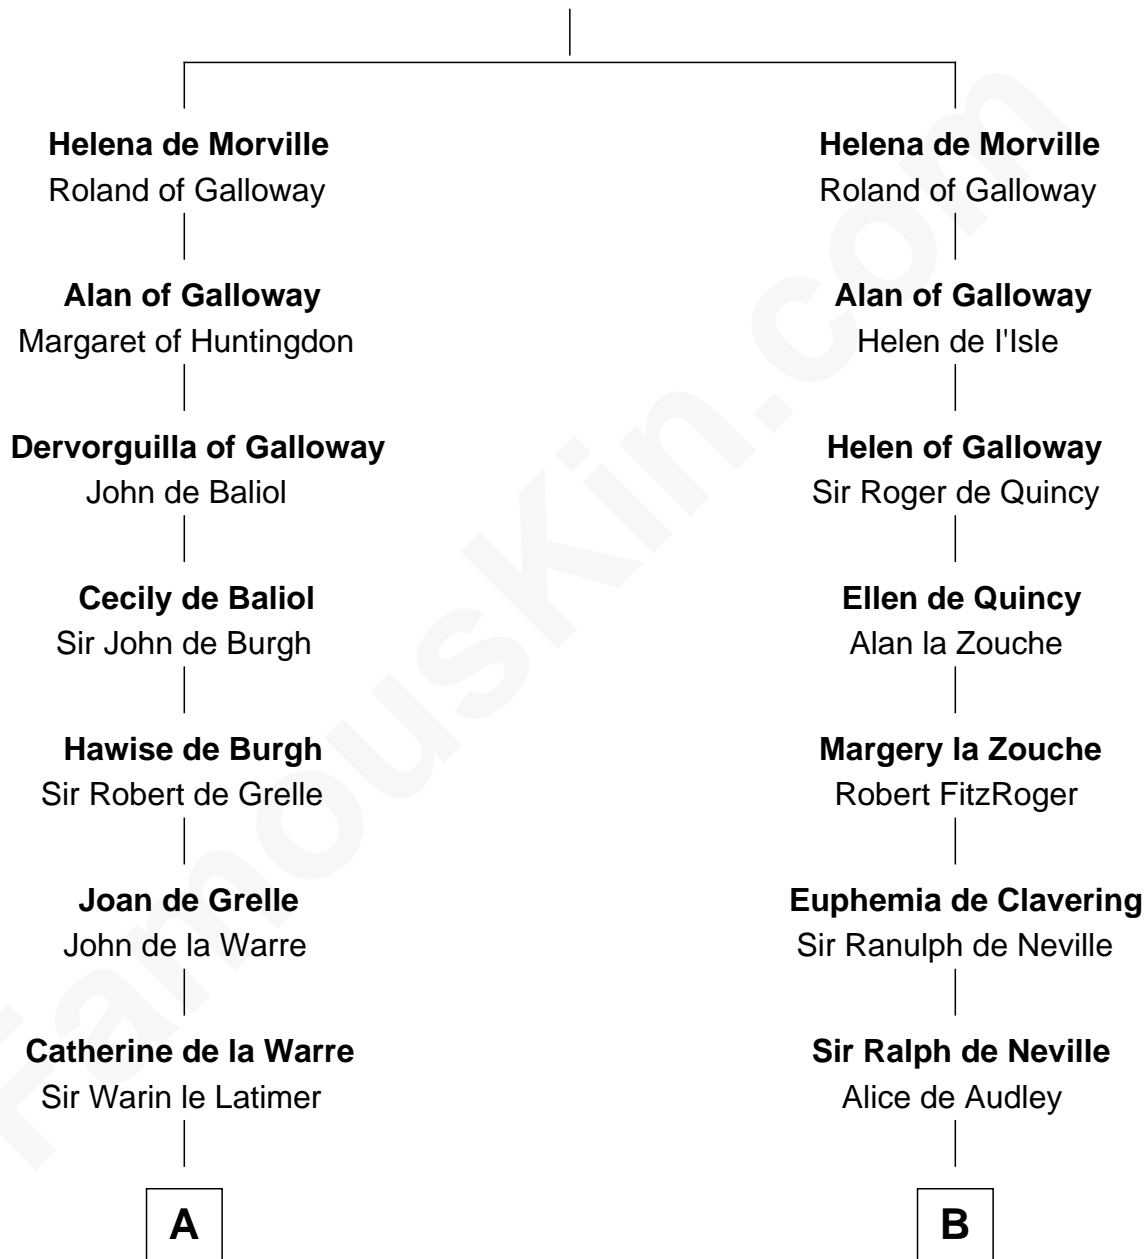

FamousKin.com
Relationship Chart of
William C. C. Claiborne
1st Governor of Louisiana

20th cousin 1 time removed of
James Madison
4th U.S. President

Richard de Morville
 Avice of Lancaster

C

Thomas Claiborne

Sarah Fenn

Thomas Claiborne

Ann Fox

Nathaniel Claiborne

Jane Cole

William Claiborne

Mary Leigh

William C. C. Claiborne