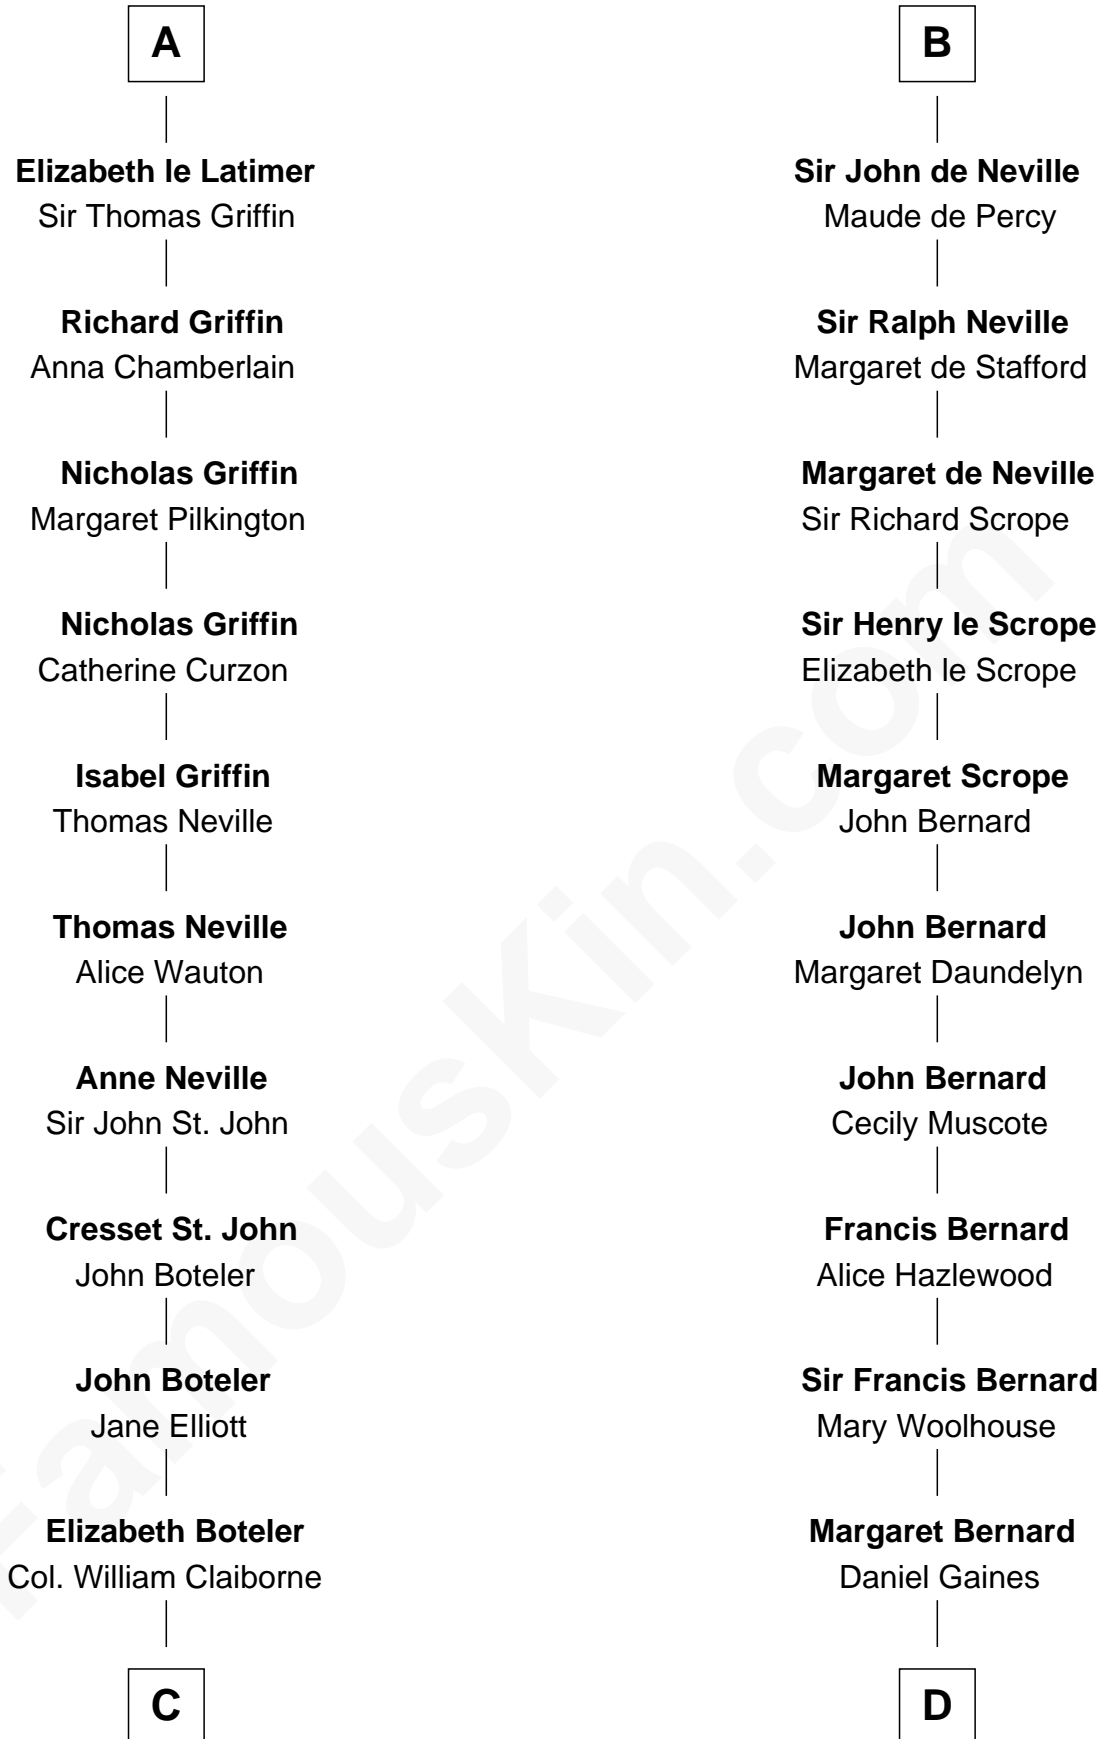

FamousKin.com
Relationship Chart of
William C. C. Claiborne
1st Governor of Louisiana

20th cousin 1 time removed of
James Madison
4th U.S. President

Richard de Morville
 Avice of Lancaster

C

Thomas Claiborne

Sarah Fenn

Thomas Claiborne

Ann Fox

Nathaniel Claiborne

Jane Cole

William Claiborne

Mary Leigh

William C. C. Claiborne