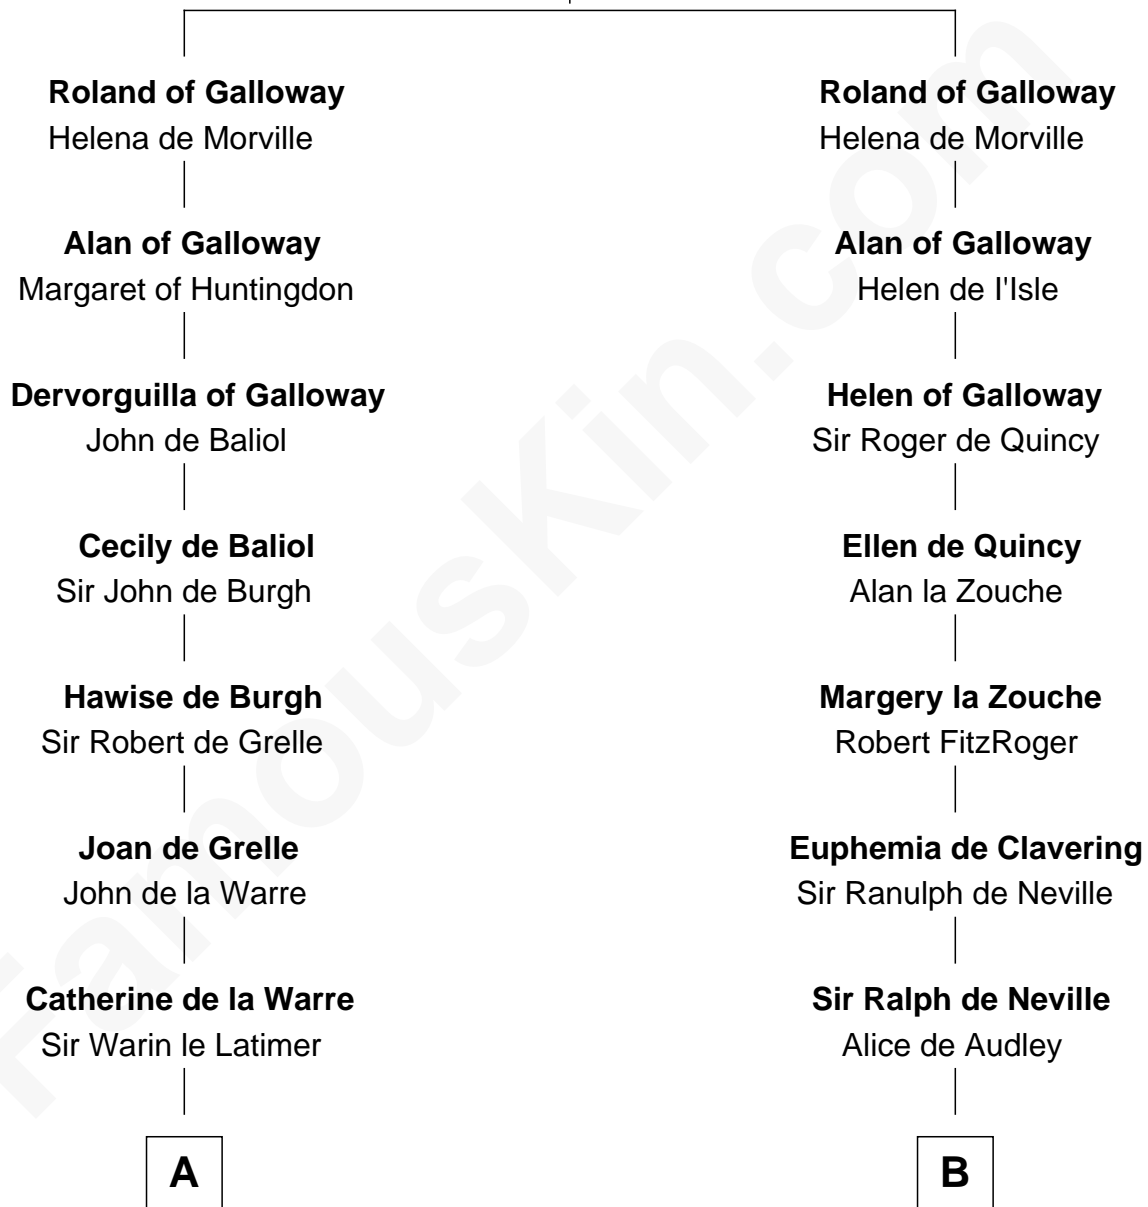

FamousKin.com
Relationship Chart of
William C. C. Claiborne
1st Governor of Louisiana

20th cousin 1 time removed of
James Madison
4th U.S. President

Uhtred of Galloway
 Gunnild of Dunbar

C

Thomas Claiborne

Sarah Fenn

Thomas Claiborne

Ann Fox

Nathaniel Claiborne

Jane Cole

William Claiborne

Mary Leigh

William C. C. Claiborne