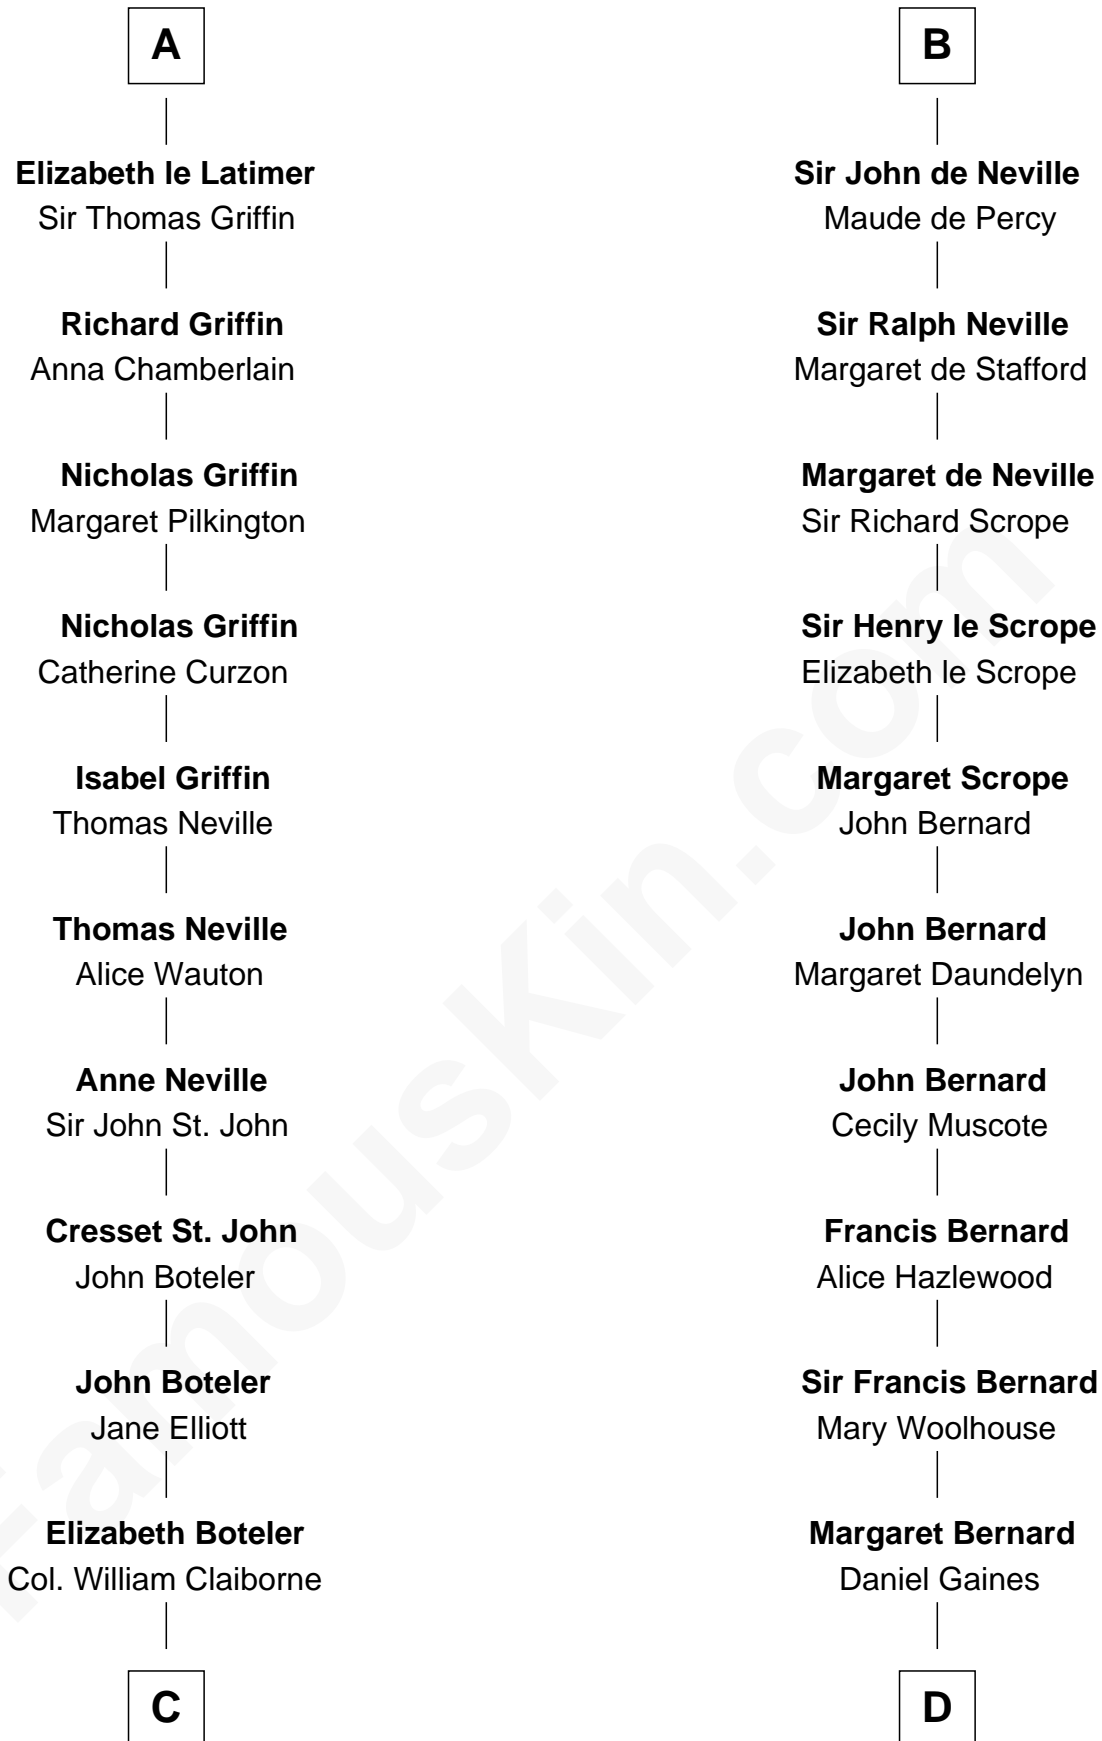

FamousKin.com
Relationship Chart of
William C. C. Claiborne
1st Governor of Louisiana

20th cousin 1 time removed of
James Madison
4th U.S. President

Uhtred of Galloway
 Gunnild of Dunbar

C

Thomas Claiborne

Sarah Fenn

Thomas Claiborne

Ann Fox

Nathaniel Claiborne

Jane Cole

William Claiborne

Mary Leigh

William C. C. Claiborne