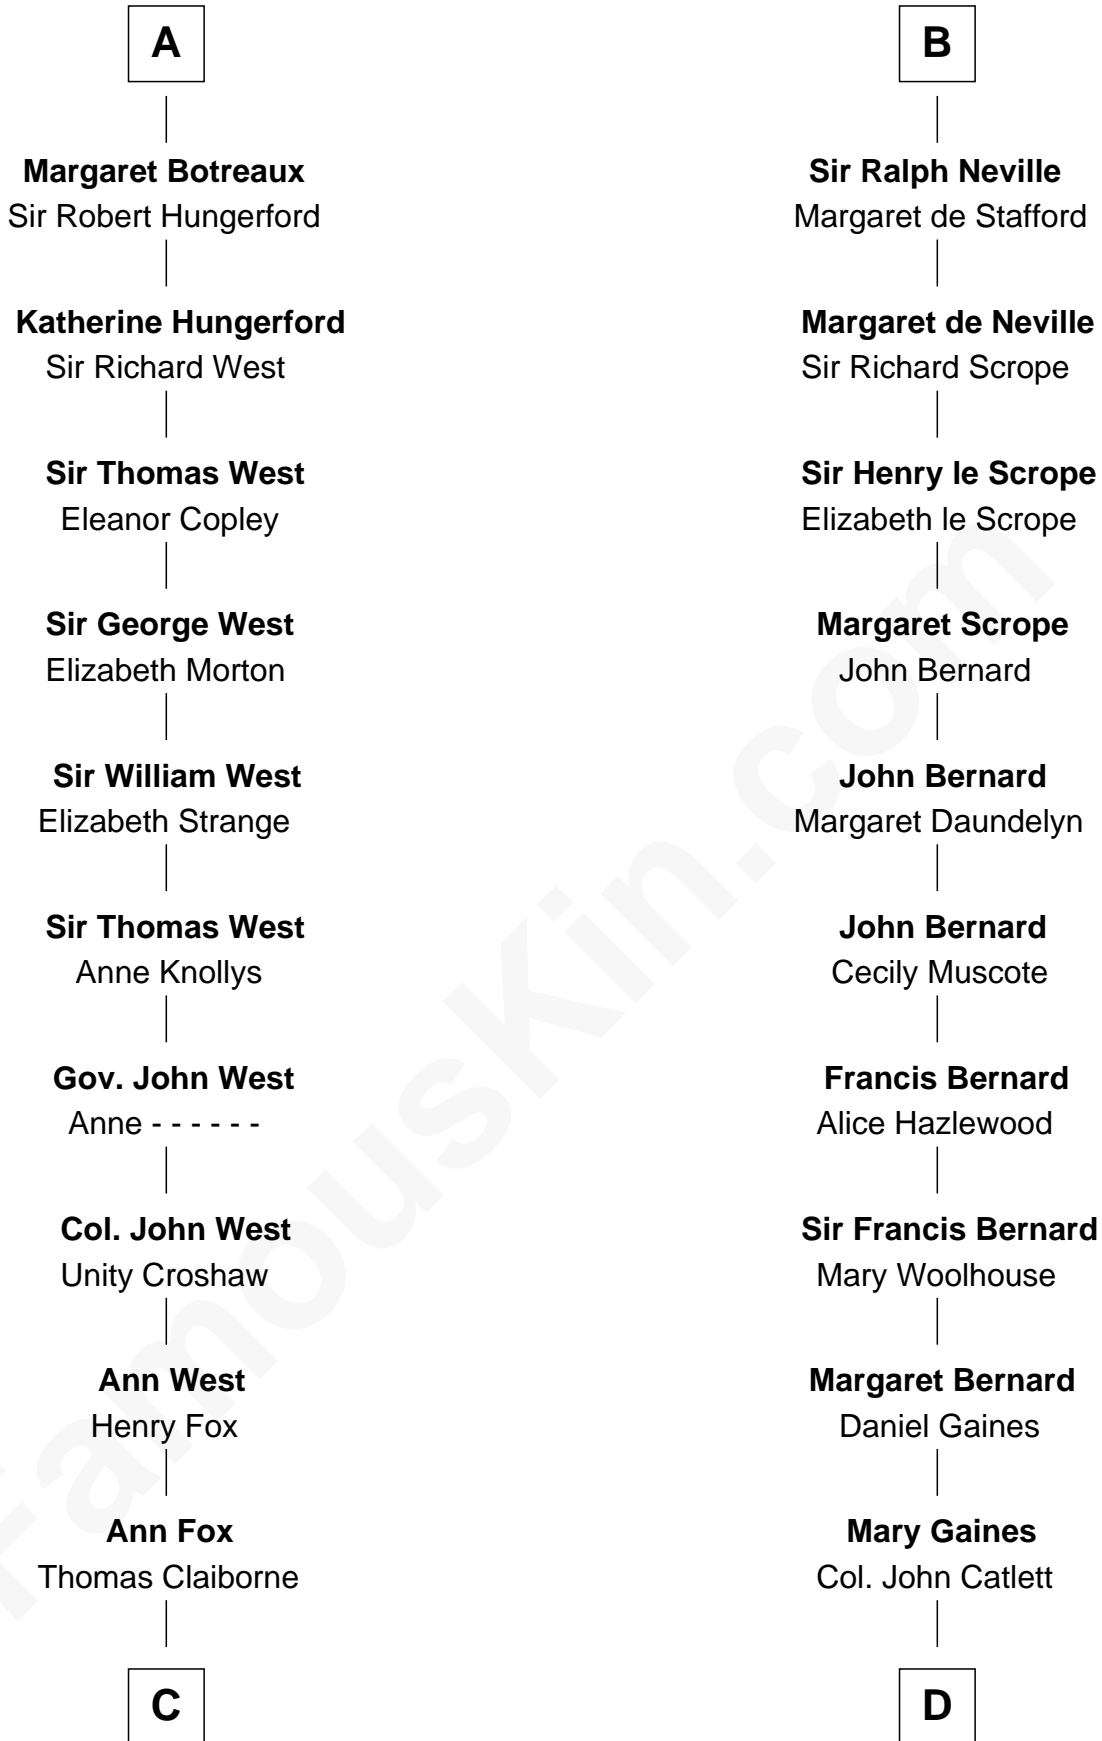

# FamousKin.com Relationship Chart of

**William C. C. Claiborne**

*1st Governor of Louisiana*

19th cousin of

**James Madison**

*4th U.S. President*

**Alfonso IX, King of Leon**

Berengaria of Castile

**C**

**Nathaniel Claiborne**

Jane Cole

**William Claiborne**

Mary Leigh

**William C. C. Claiborne**

*1st Governor of Louisiana*

**D**

**Rebecca Catlett**

Francis Conway

**Eleanor Rose Conway**

James Madison

**James Madison**

*4th U.S. President*

FamousKin.com