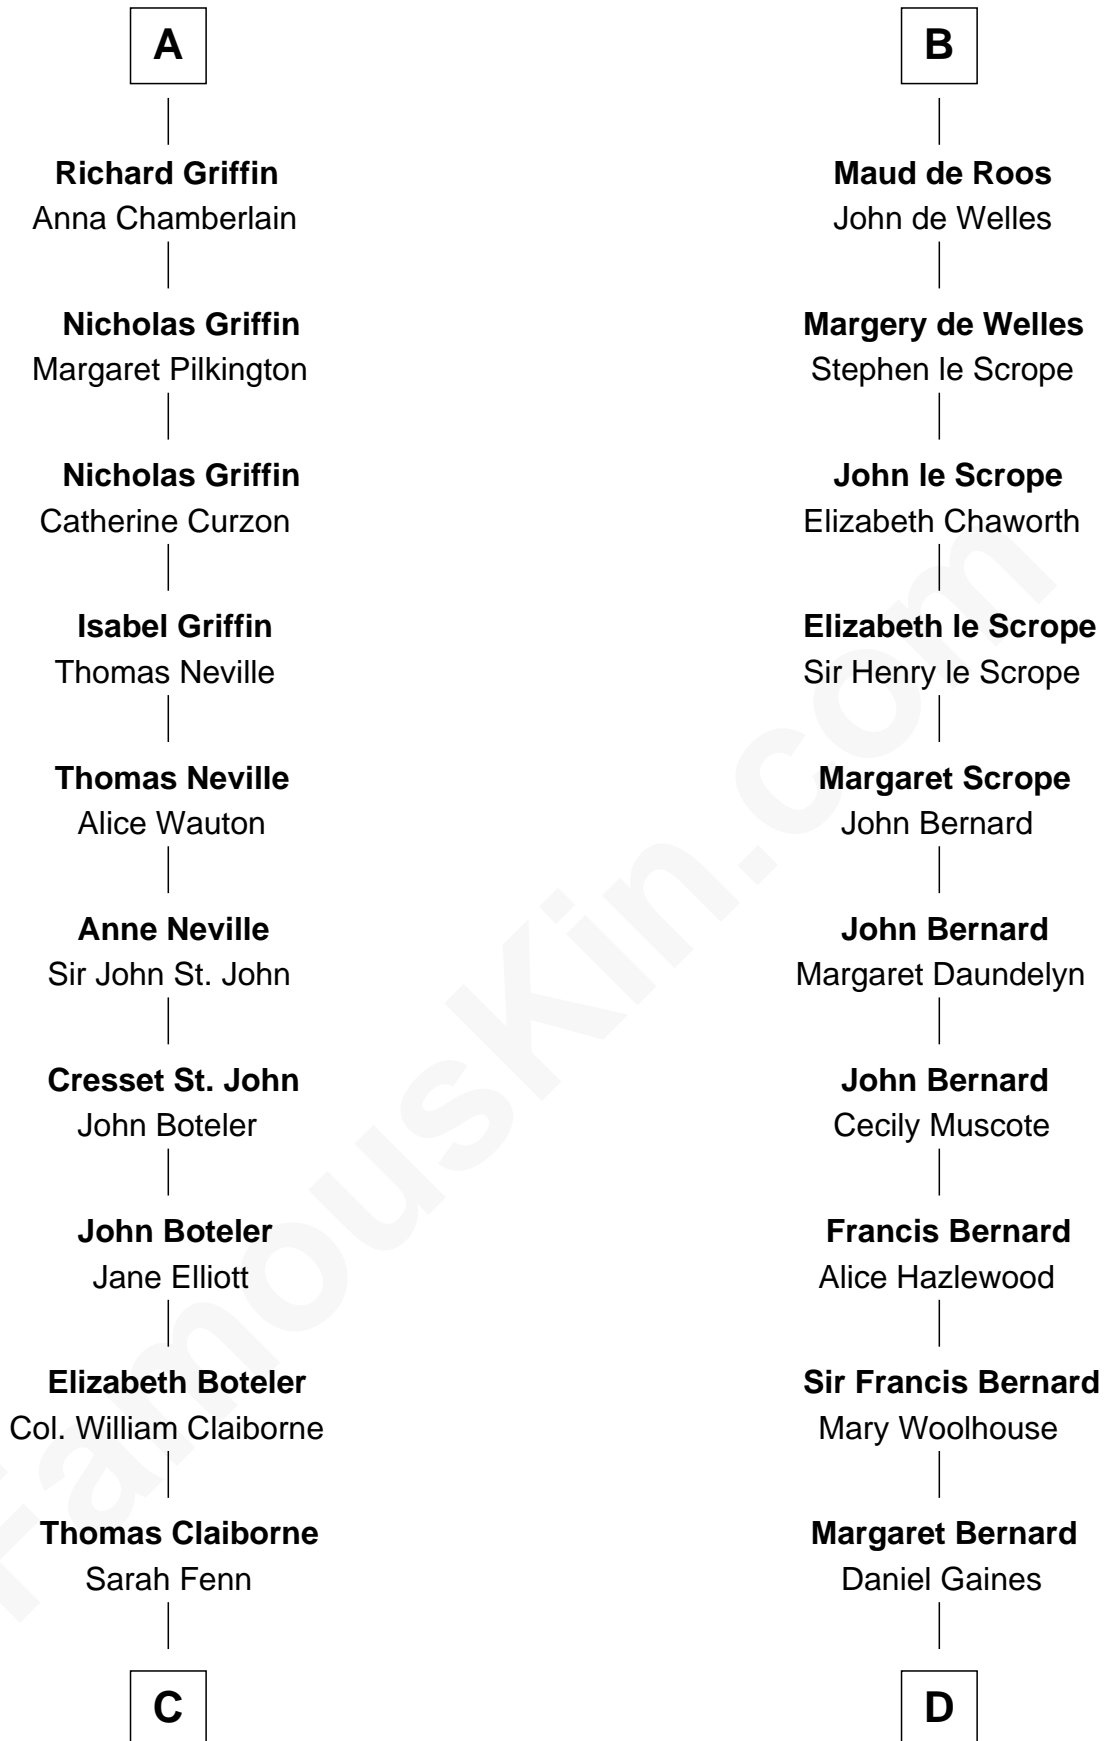

FamousKin.com Relationship Chart of

William C. C. Claiborne

1st Governor of Louisiana

20th cousin of

James Madison

4th U.S. President

David I, King of Scotland

Maud of Northumberland

C

Thomas Claiborne

Ann Fox

Nathaniel Claiborne

Jane Cole

William Claiborne

Mary Leigh

William C. C. Claiborne