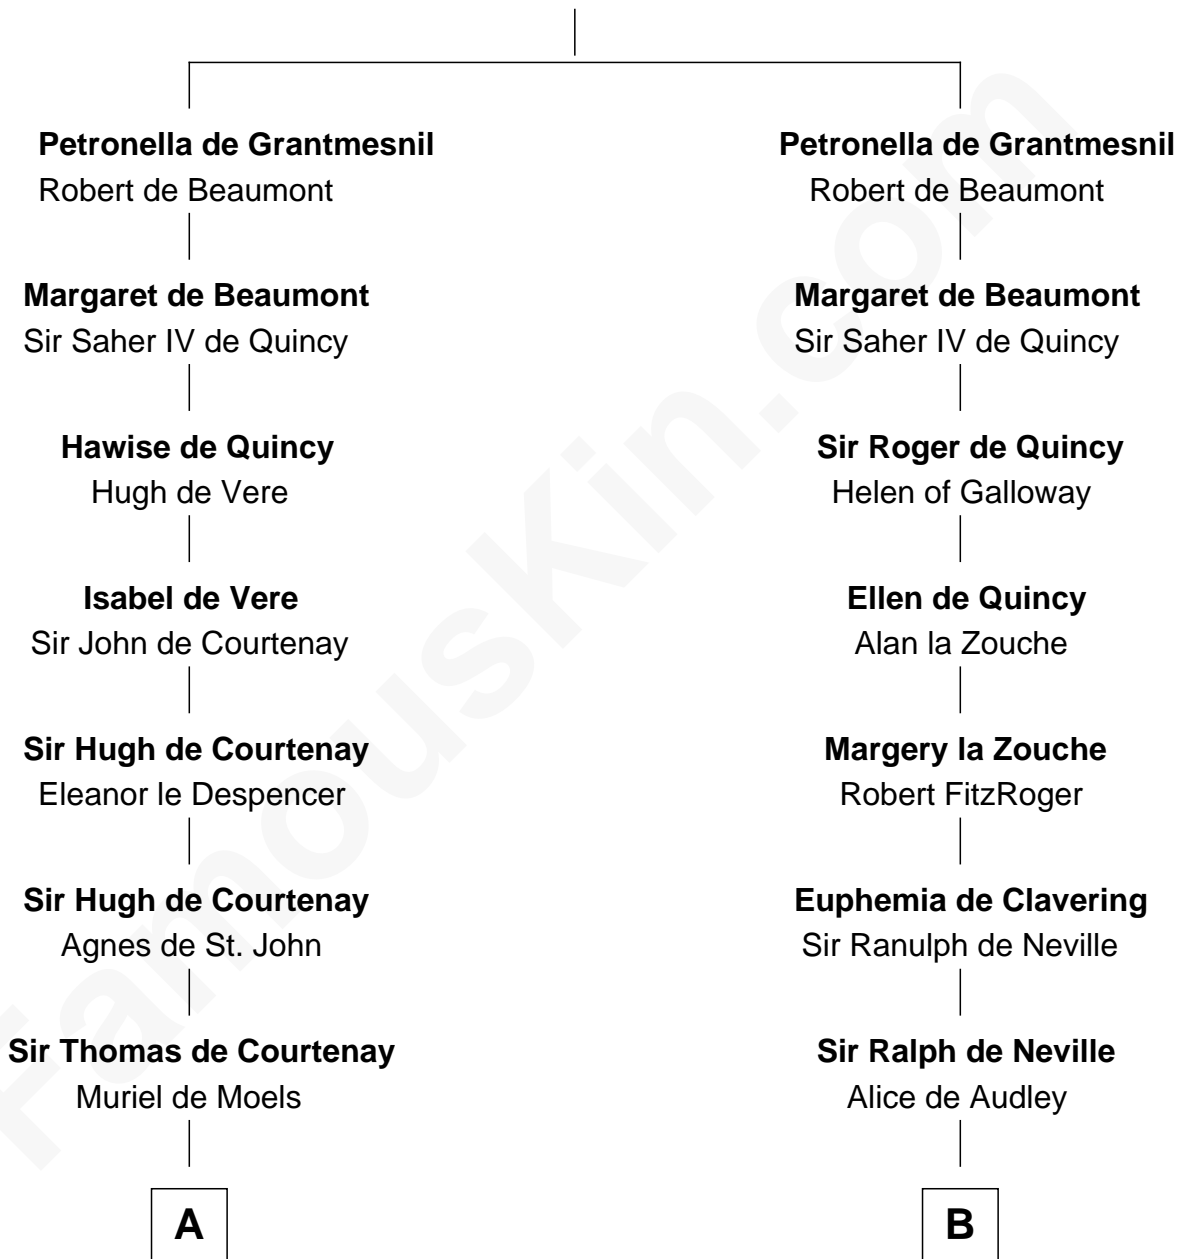

**FamousKin.com**  
**Relationship Chart of**  
**William C. C. Claiborne**  
*1st Governor of Louisiana*

**20th cousin 1 time removed of**  
**James Madison**  
*4th U.S. President*

**Hugh de Grantmesnil**

**C**

**Ann West**  
Henry Fox

**Ann Fox**  
Thomas Claiborne

**Nathaniel Claiborne**  
Jane Cole

**William Claiborne**  
Mary Leigh

**William C. C. Claiborne**  
*1st Governor of Louisiana*

**D**

**Mary Gaines**  
Col. John Catlett

**Rebecca Catlett**  
Francis Conway

**Eleanor Rose Conway**  
James Madison

**James Madison**  
*4th U.S. President*