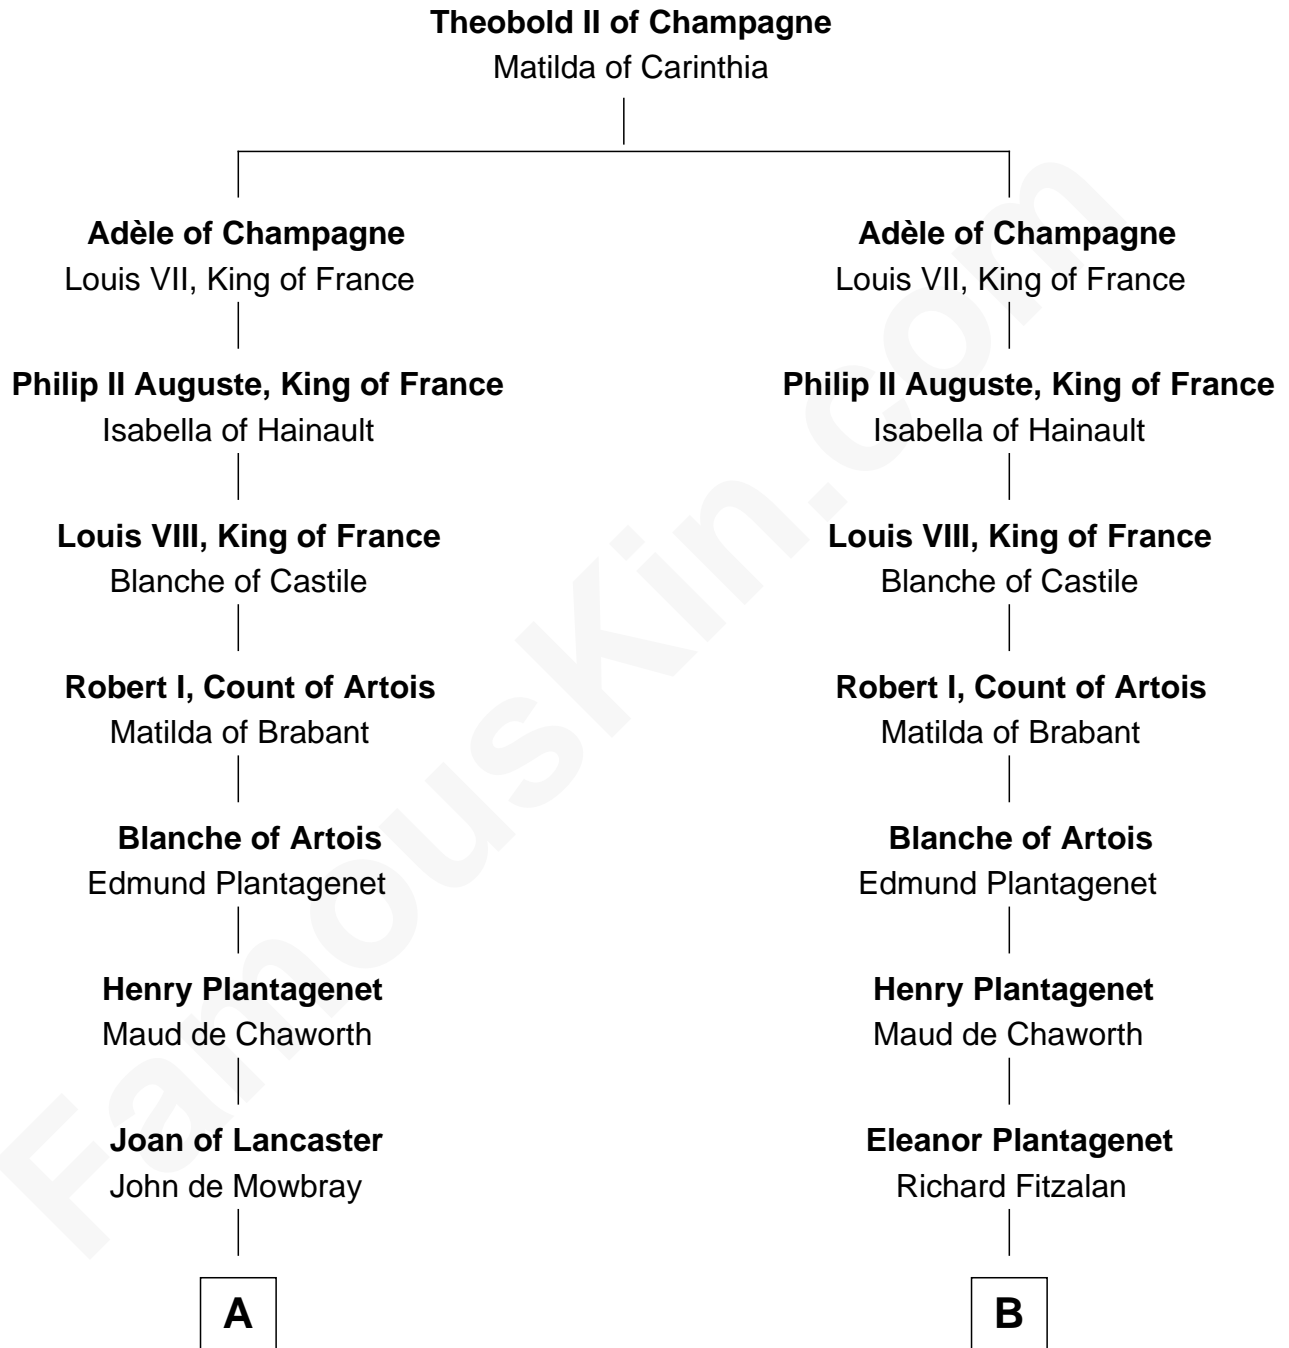

FamousKin.com
Relationship Chart of
William C. C. Claiborne
1st Governor of Louisiana

20th cousin 1 time removed of
James Madison
4th U.S. President

C

Ann West
Henry Fox

Ann Fox
Thomas Claiborne

Nathaniel Claiborne
Jane Cole

William Claiborne
Mary Leigh

William C. C. Claiborne
1st Governor of Louisiana

D

Edwin Conway
Elizabeth Thornton

Francis Conway
Rebecca Catlett

Eleanor Rose Conway
James Madison

James Madison
4th U.S. President