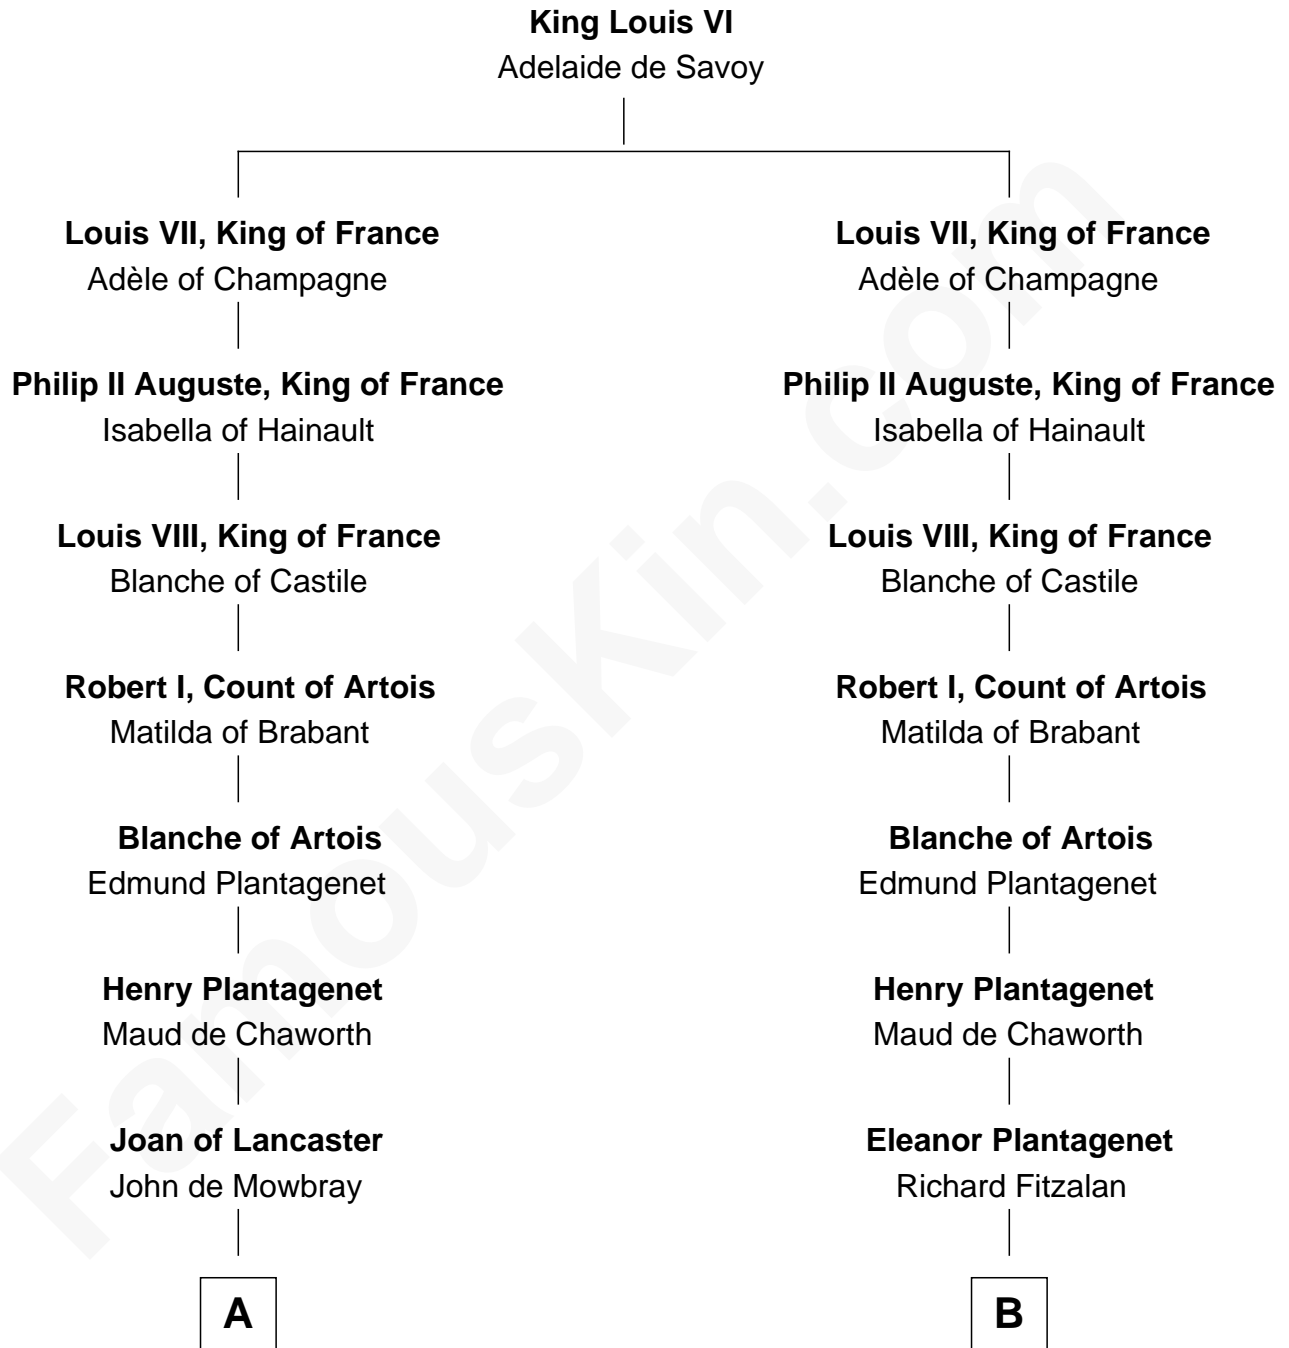

FamousKin.com
Relationship Chart of
William C. C. Claiborne
1st Governor of Louisiana

20th cousin 1 time removed of
James Madison
4th U.S. President

C

Ann West
Henry Fox

Ann Fox
Thomas Claiborne

Nathaniel Claiborne
Jane Cole

William Claiborne
Mary Leigh

William C. C. Claiborne
1st Governor of Louisiana

D

Edwin Conway
Elizabeth Thornton

Francis Conway
Rebecca Catlett

Eleanor Rose Conway
James Madison

James Madison
4th U.S. President