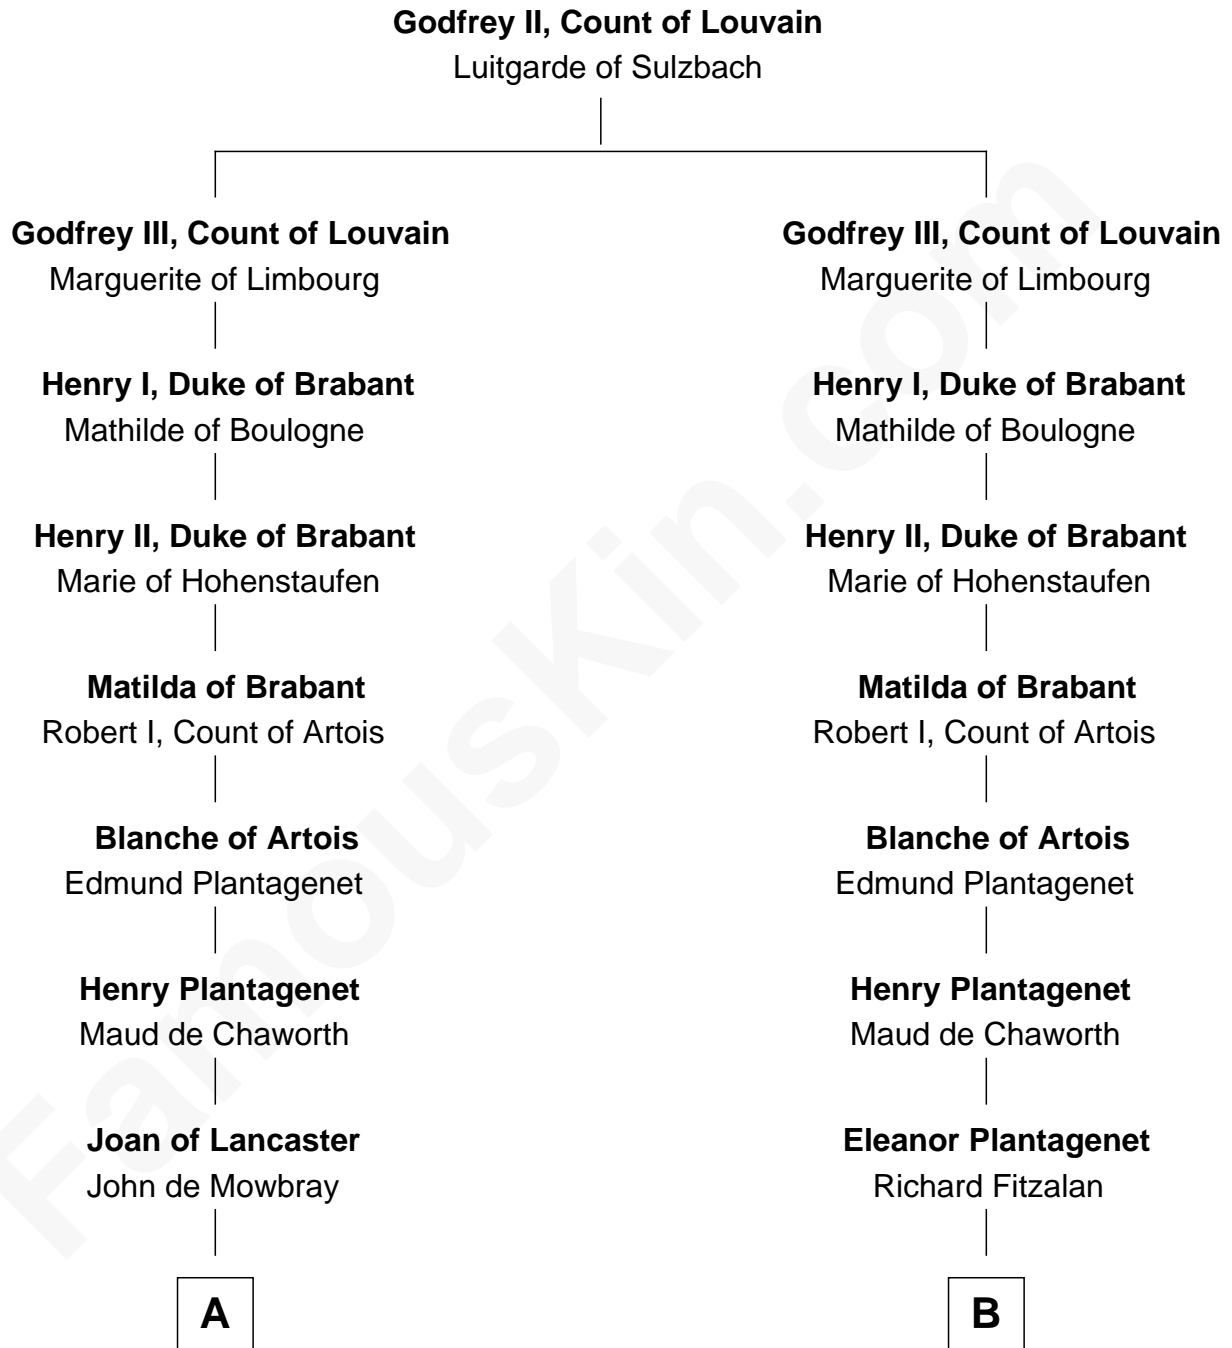

FamousKin.com
Relationship Chart of
William C. C. Claiborne
1st Governor of Louisiana

20th cousin 1 time removed of
James Madison
4th U.S. President

C

Ann West
Henry Fox

Ann Fox
Thomas Claiborne

Nathaniel Claiborne
Jane Cole

William Claiborne
Mary Leigh

William C. C. Claiborne
1st Governor of Louisiana

D

Edwin Conway
Elizabeth Thornton

Francis Conway
Rebecca Catlett

Eleanor Rose Conway
James Madison

James Madison
4th U.S. President