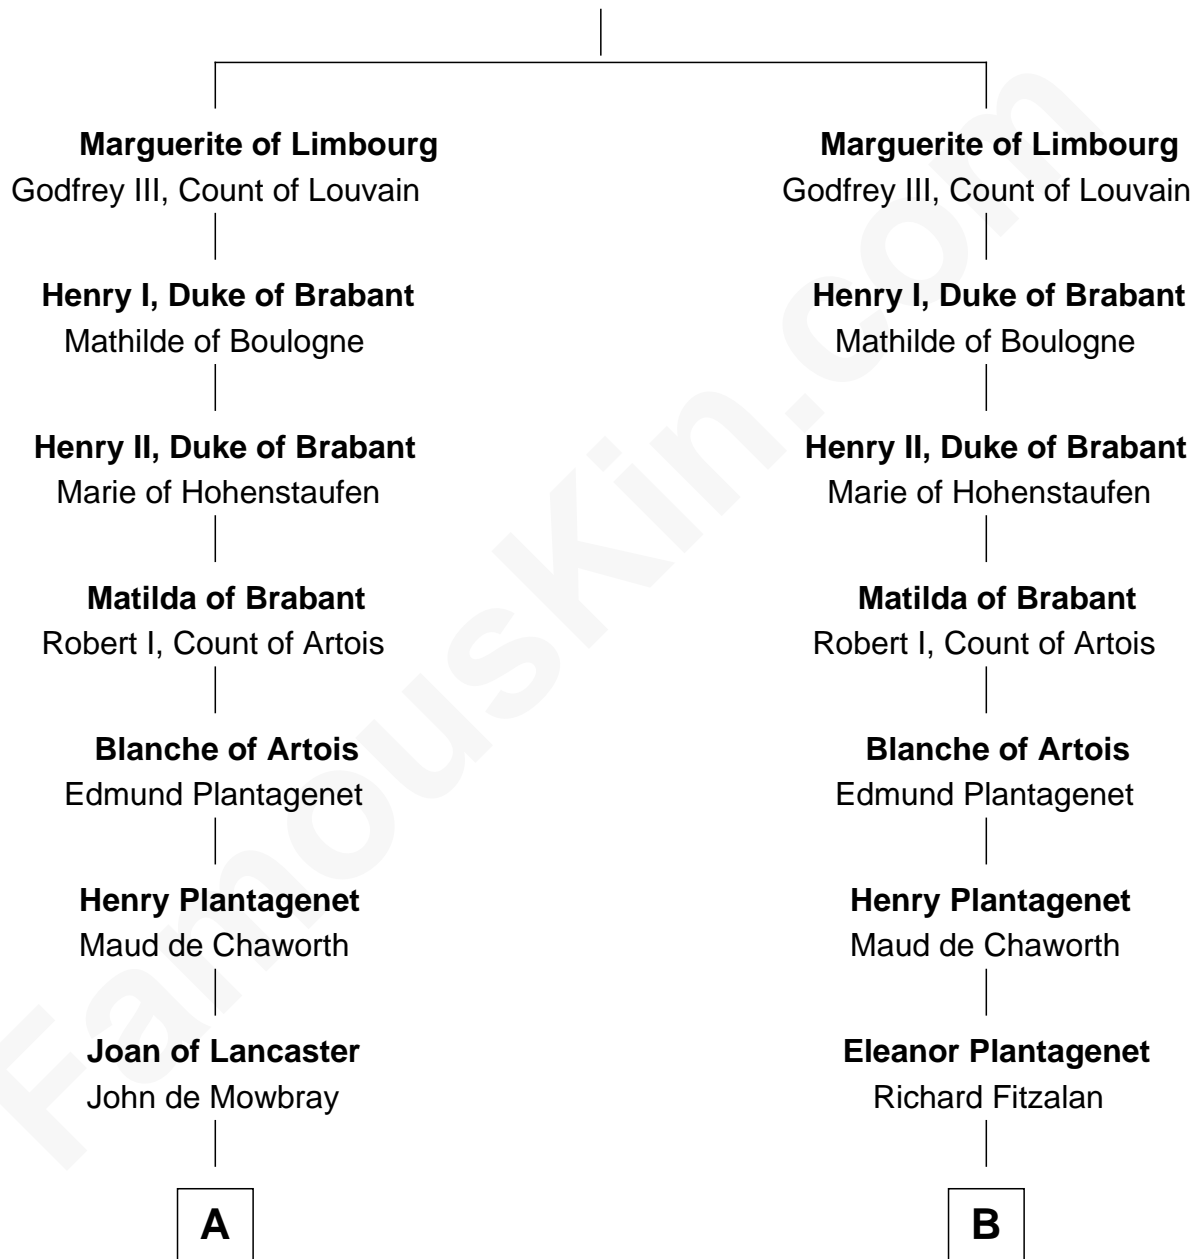

**FamousKin.com**  
**Relationship Chart of**  
**William C. C. Claiborne**  
*1st Governor of Louisiana*

**20th cousin 1 time removed of**  
**James Madison**  
*4th U.S. President*

**Henry II, Duke of Limbourg**

**C**

**Ann West**  
Henry Fox

**Ann Fox**  
Thomas Claiborne

**Nathaniel Claiborne**  
Jane Cole

**William Claiborne**  
Mary Leigh

**William C. C. Claiborne**  
*1st Governor of Louisiana*

**D**

**Edwin Conway**  
Elizabeth Thornton

**Francis Conway**  
Rebecca Catlett

**Eleanor Rose Conway**  
James Madison

**James Madison**  
*4th U.S. President*

FamousKin.com