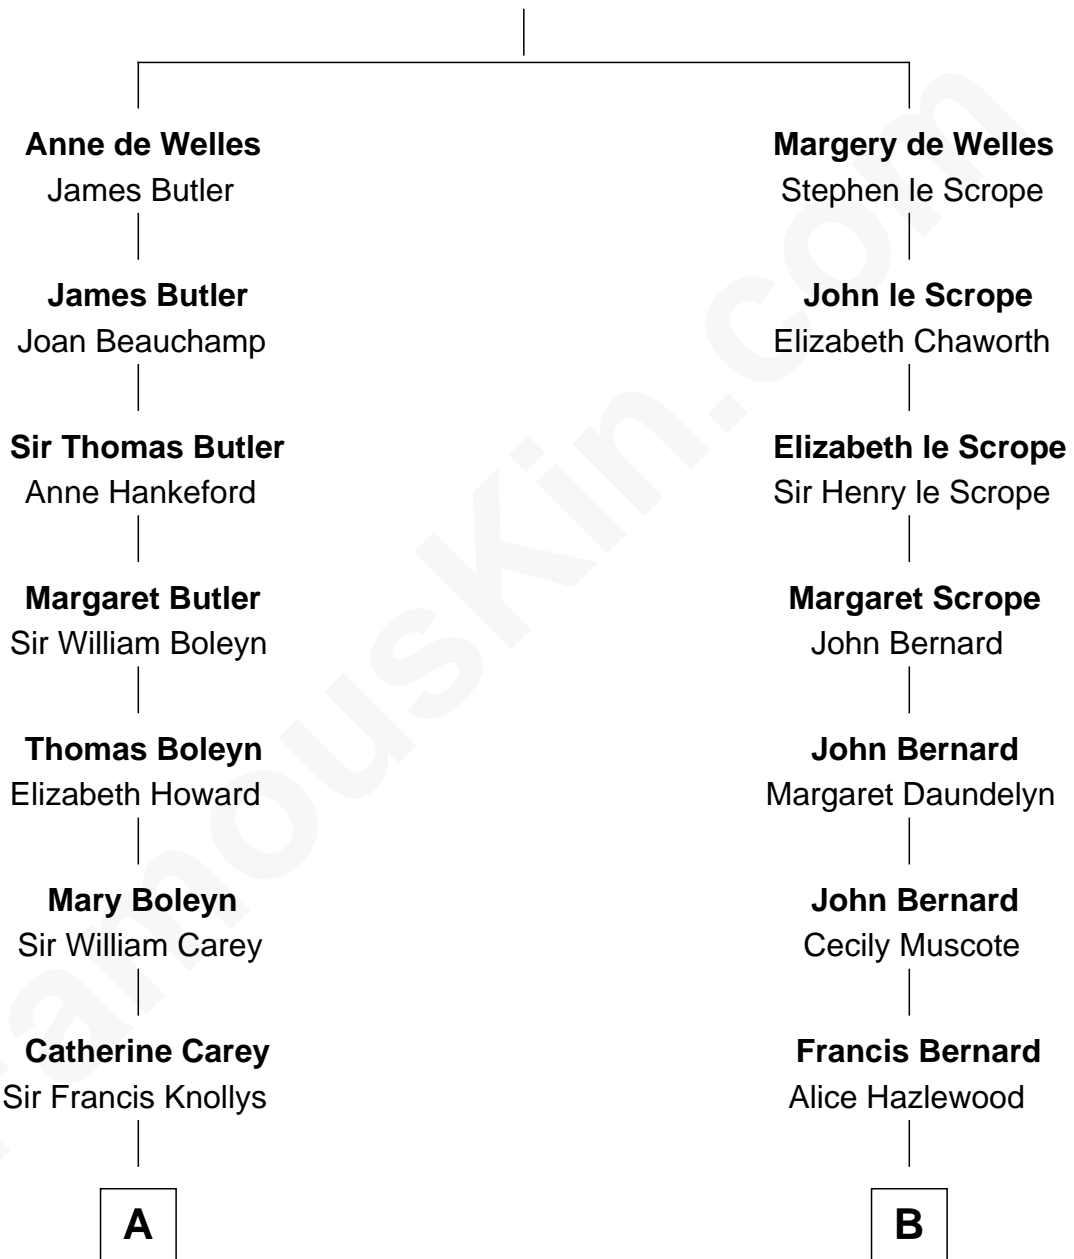

FamousKin.com
Relationship Chart of
William C. C. Claiborne
1st Governor of Louisiana

12th cousin 2 times removed of

James Madison
4th U.S. President

John de Welles
Maud de Roos

A

Anne Knollys
Sir Thomas West

Gov. John West
Anne - - - - -

Col. John West
Unity Croshaw

Ann West
Henry Fox

Ann Fox
Thomas Claiborne

Nathaniel Claiborne
Jane Cole

William Claiborne
Mary Leigh

William C. C. Claiborne
1st Governor of Louisiana

B

Sir Francis Bernard
Mary Woolhouse

Margaret Bernard
Daniel Gaines

Mary Gaines
Col. John Catlett

Rebecca Catlett
Francis Conway

Eleanor Rose Conway
James Madison

James Madison
4th U.S. President