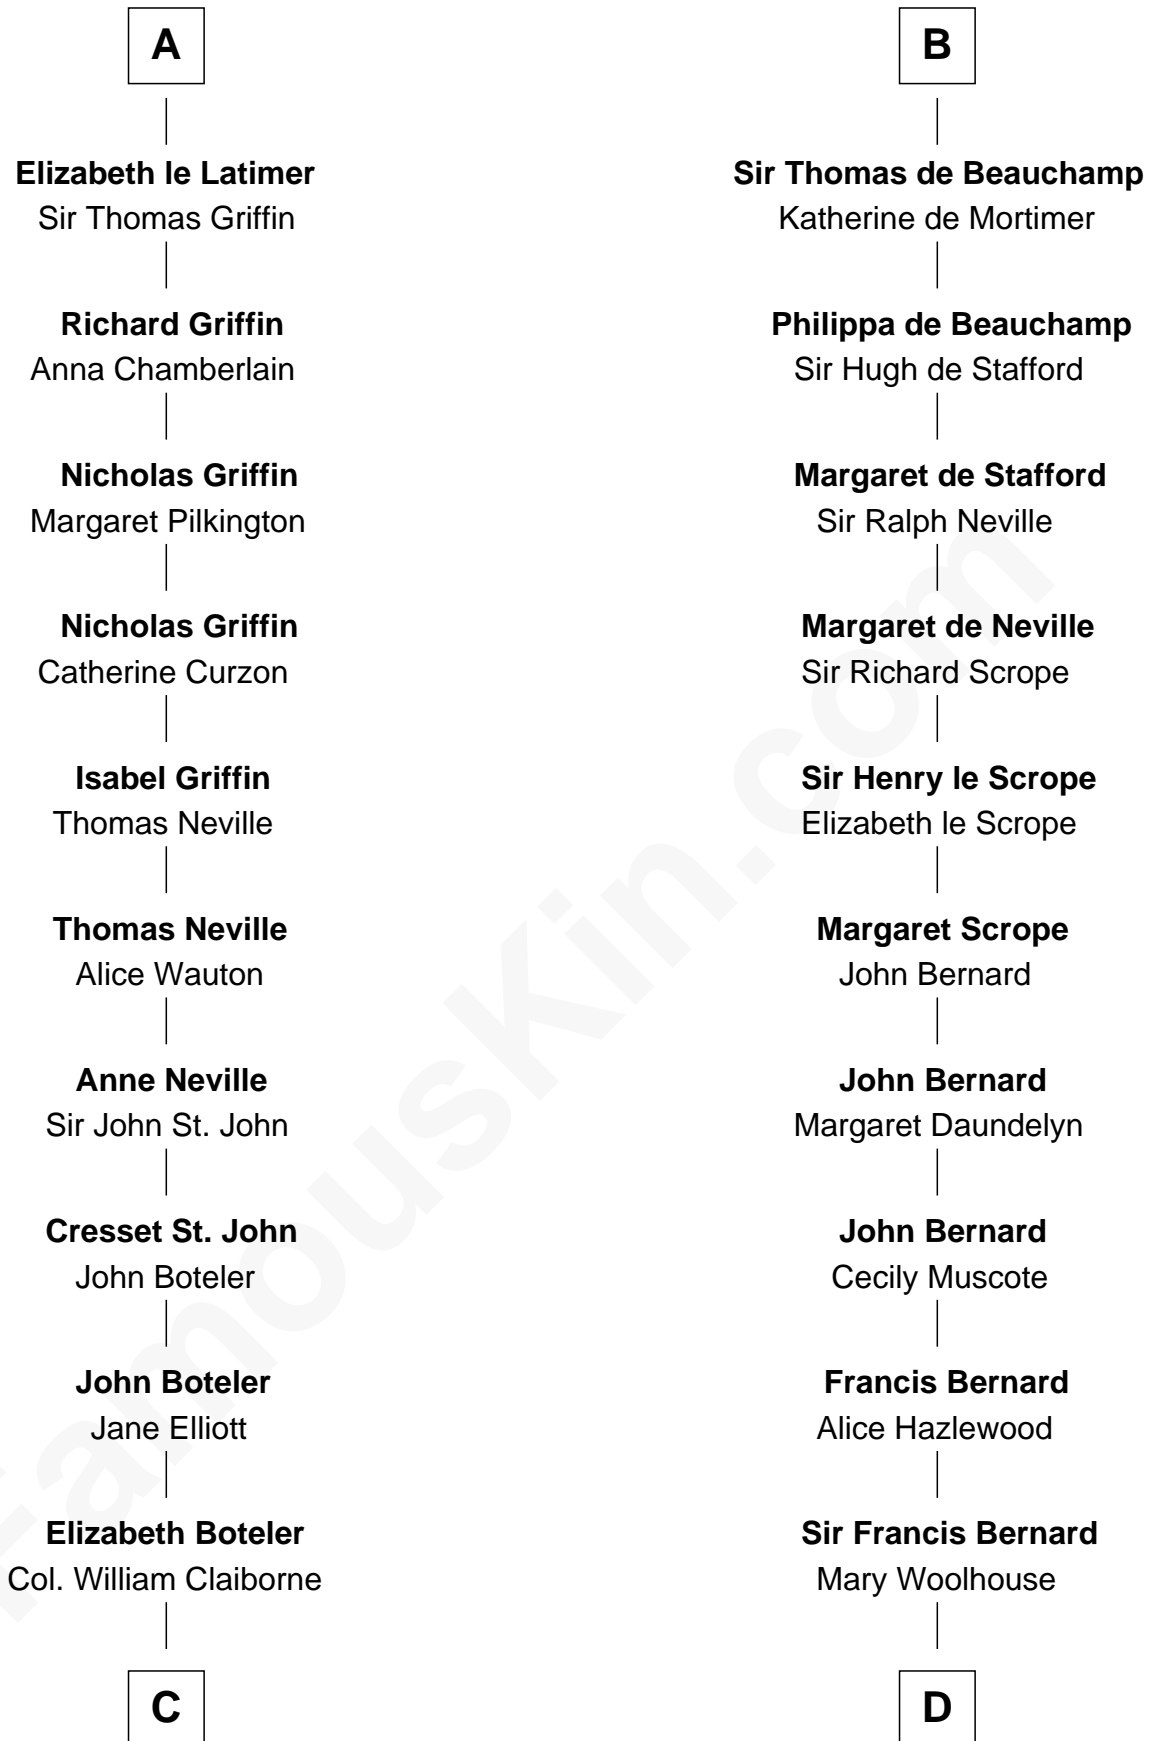

FamousKin.com
Relationship Chart of
William C. C. Claiborne
1st Governor of Louisiana

21st cousin of

James Madison
4th U.S. President

C

Thomas Claiborne

Sarah Fenn

Thomas Claiborne

Ann Fox

Nathaniel Claiborne

Jane Cole

William Claiborne

Mary Leigh

William C. C. Claiborne

1st Governor of Louisiana

D

Margaret Bernard

4th U.S. President

FamousKin.com