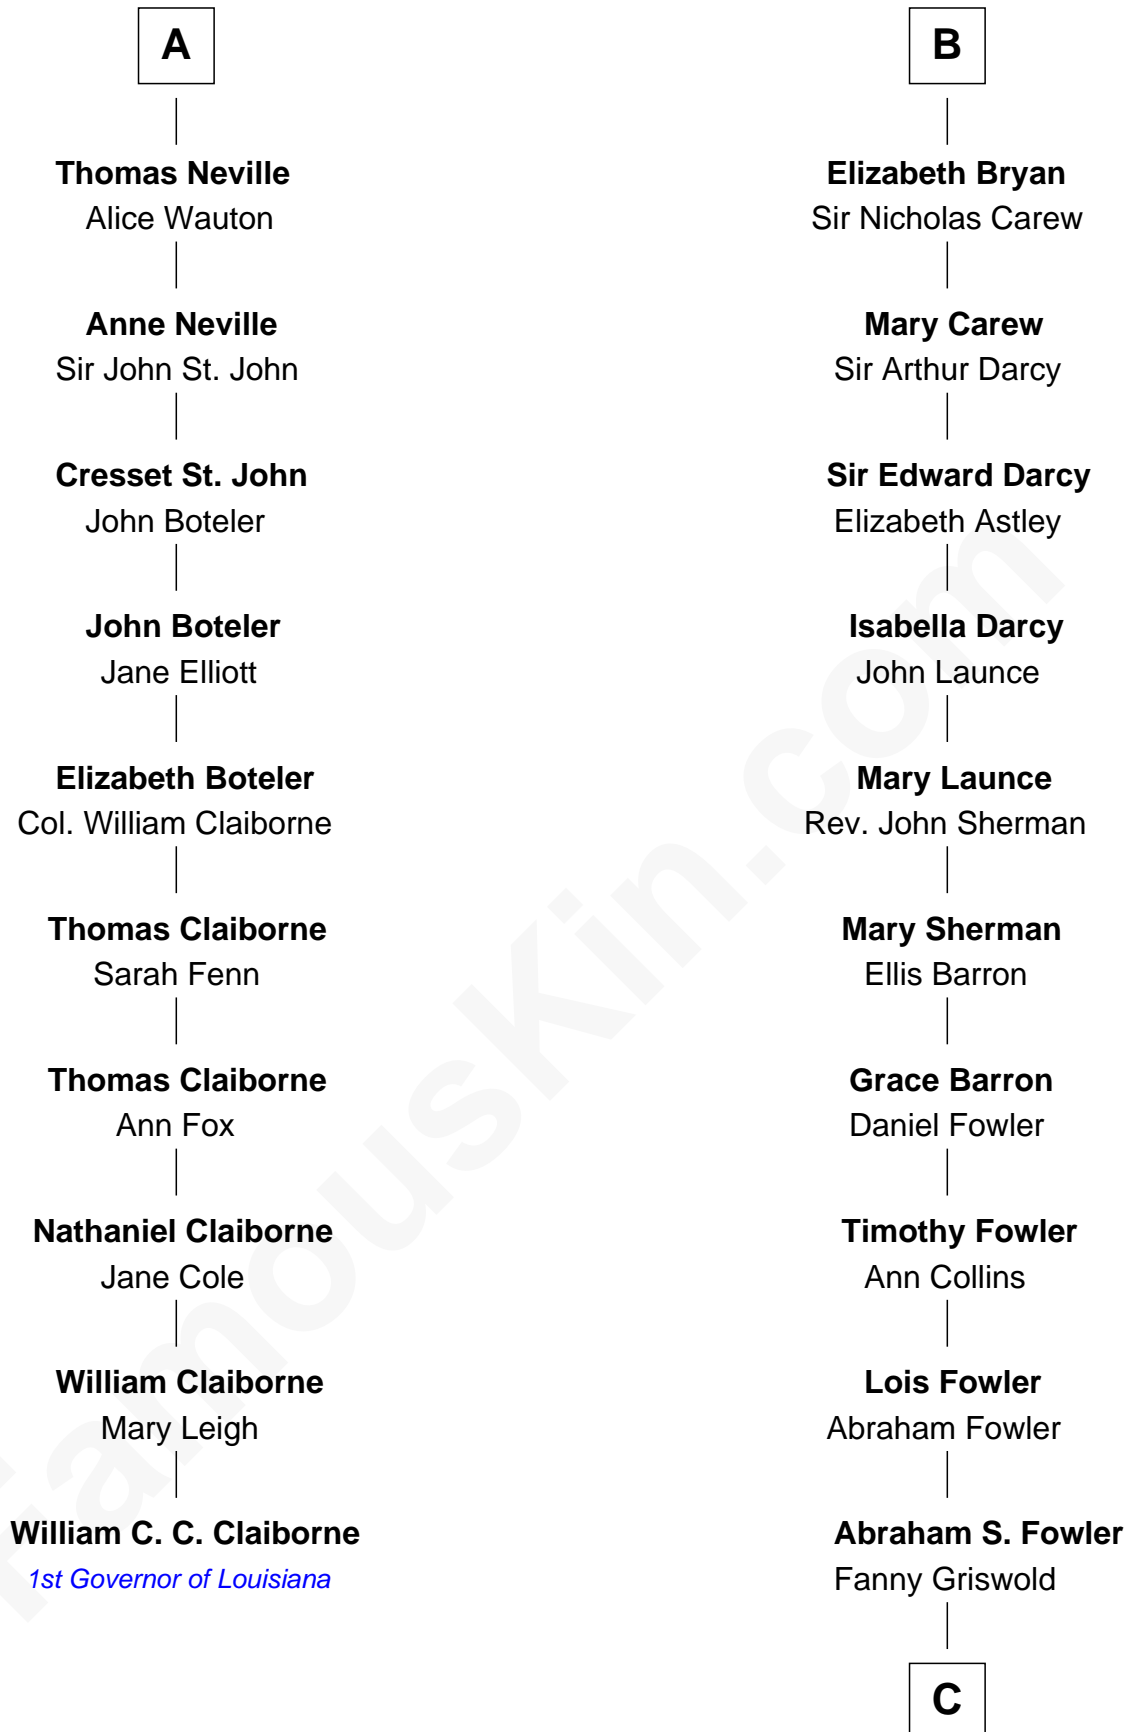

FamousKin.com
Relationship Chart of
William C. C. Claiborne
1st Governor of Louisiana

16th cousin 5 times removed of
Bill Weld
68th Governor of Massachusetts

Sir William de Boteler
 Ela Herdeburgh

Alice de Boteler
 Sir Nicholas Longford

Sir Nicholas Longford
 Alice Diencourt

Sir Nicholas Longford
 Margery Solney

Alice Longford
 Sir Robert Neville

Thomas Neville
 Elizabeth Babington

William Neville
 Katherine Palmer

Thomas Neville
 Isabel Griffin

A

Ankaret le Boteler
 John le Strange

Eleanor le Strange
 Sir Reynold de Grey

Ida Grey
 John Cokayne

Elizabeth Cokayne
 Sir Laurence Cheney

Elizabeth Cheney
 Sir Frederick Tilney

Elizabeth Tilney
 Sir Humphrey Bouchier

Margaret Bouchier
 Sir Thomas Bryan

B

C

Fanny Griswold Fowler

George Medad Bartholomew

Fanny Elizabeth Bartholomew

Dr. Francis Minot Weld

Francis Minot Weld