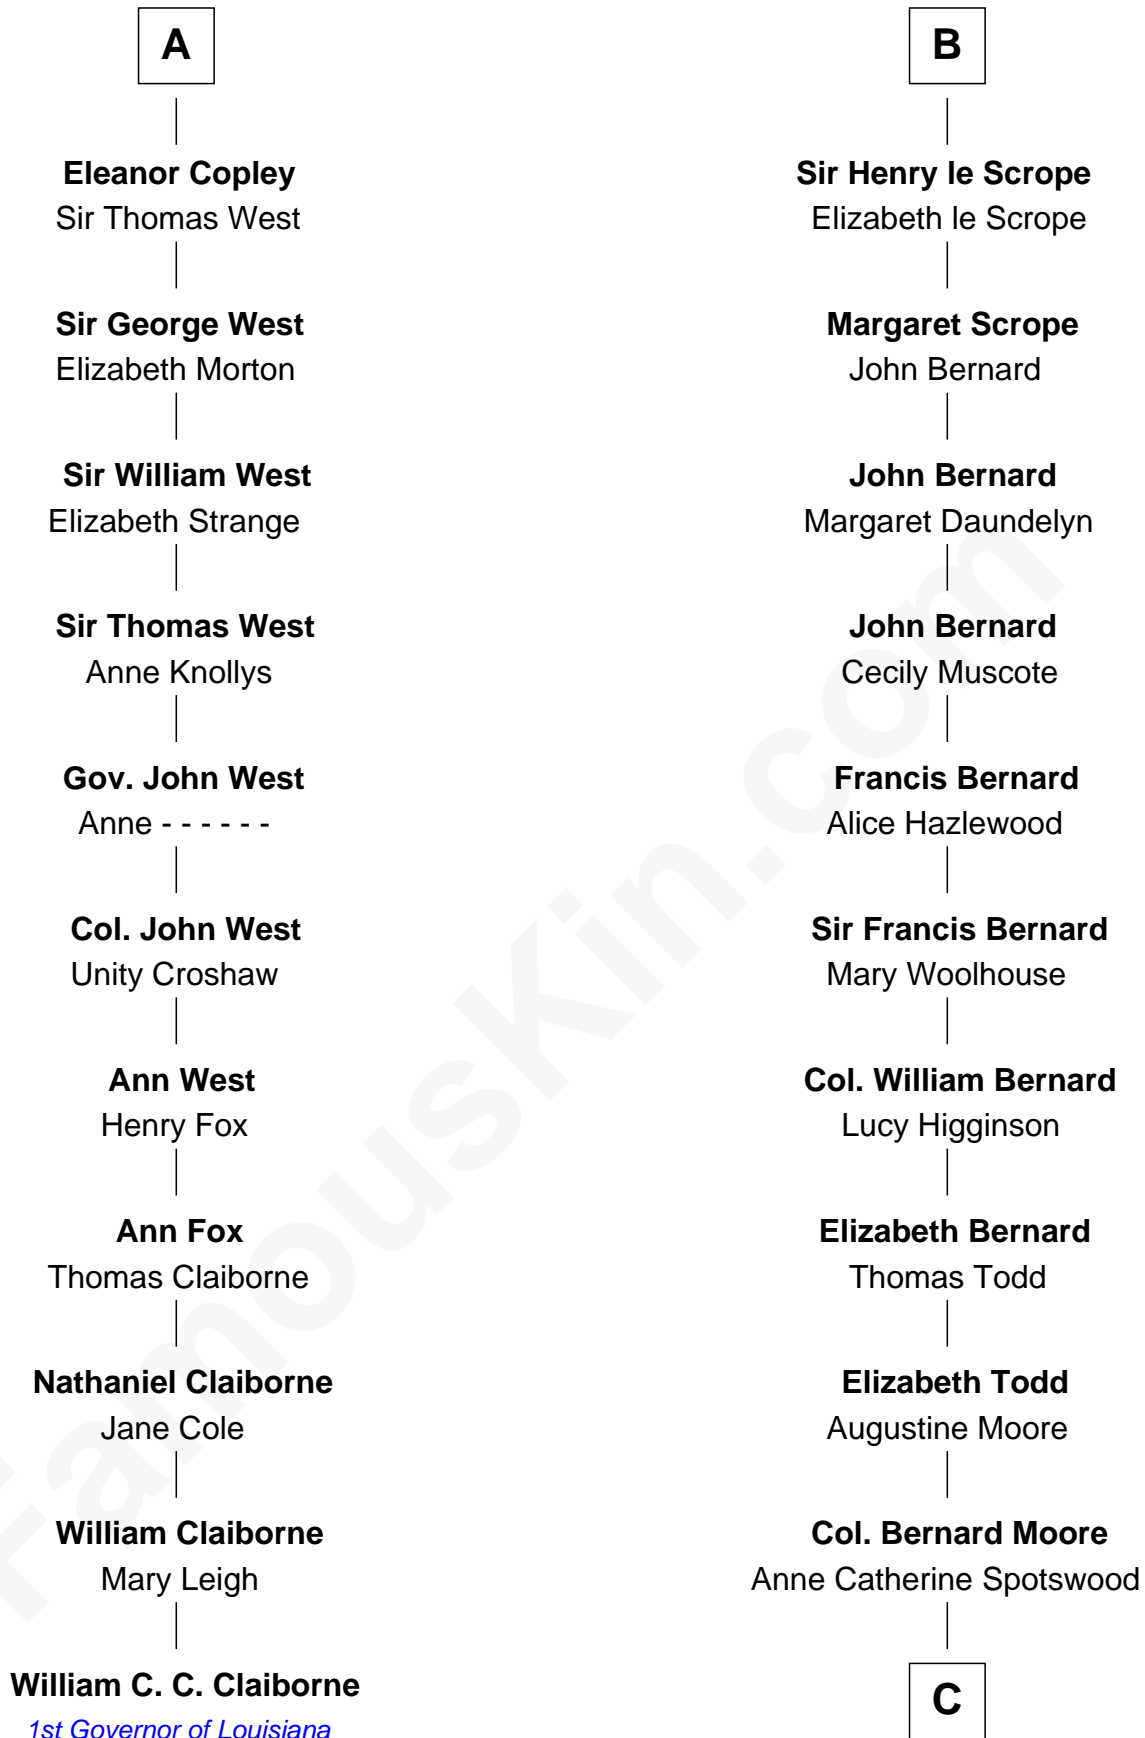

FamousKin.com
Relationship Chart of
William C. C. Claiborne
1st Governor of Louisiana

17th cousin 3 times removed of

Helen Keller
Author and Activist

Sir Roger de Somery
 Nichole d'Aubenev

C

Col. Alexander Spotswood Moore

Elizabeth Aylett

Mary Fairfax Moore

David Keller

Arthur Henley Keller

Kate Adams

Helen Keller

Author and Activist