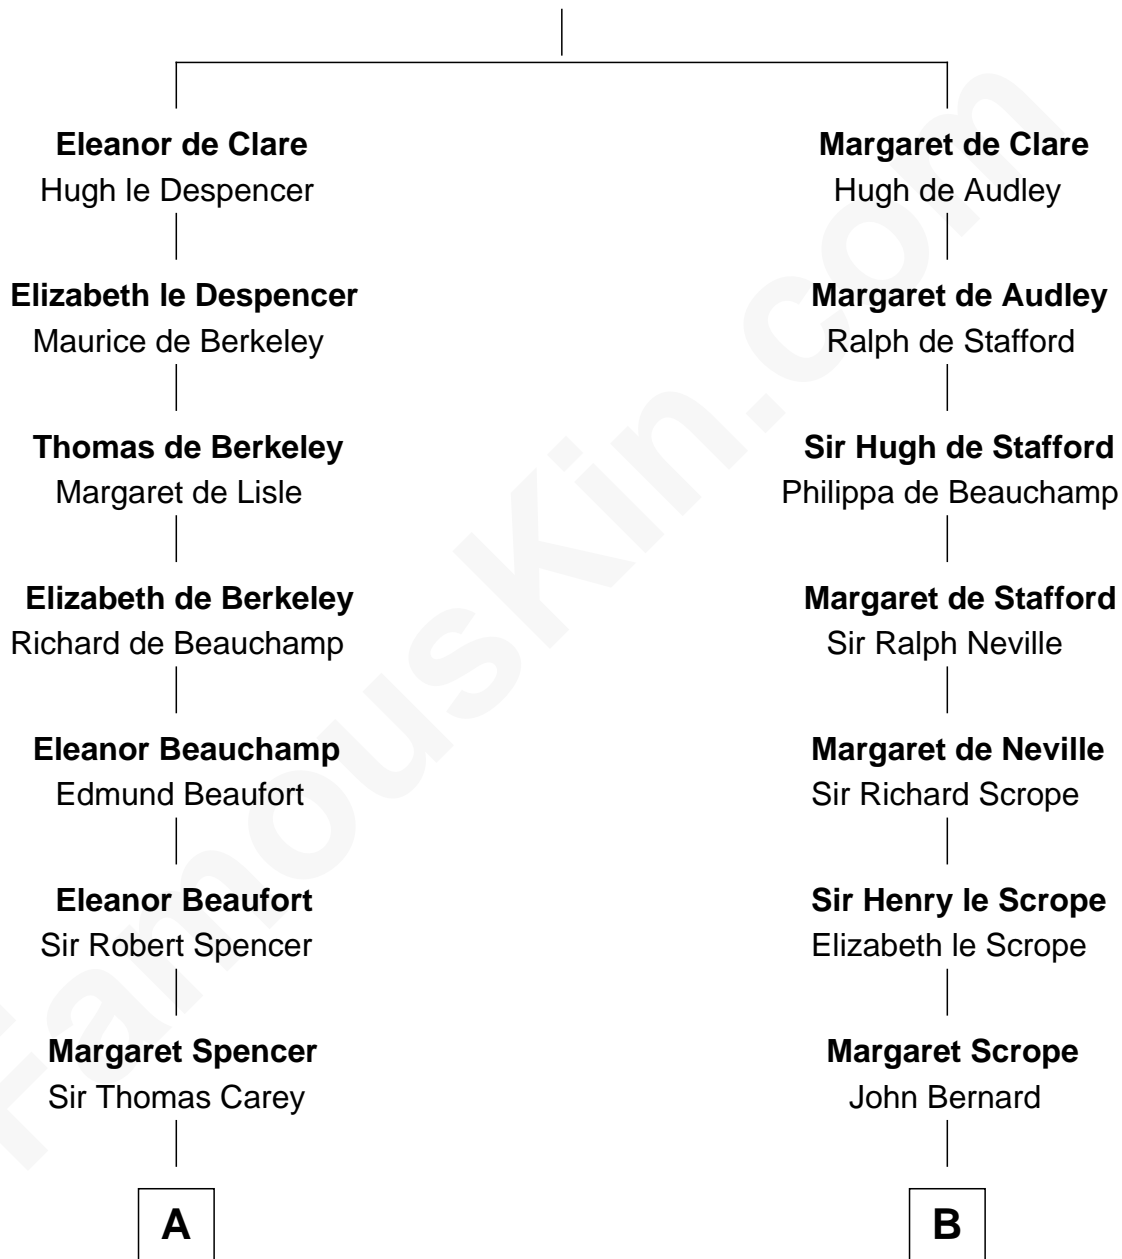

**FamousKin.com**  
**Relationship Chart of**  
**William C. C. Claiborne**  
*1st Governor of Louisiana*

16th cousin 2 times removed of

**Helen Keller**  
*Author and Activist*

**Sir Gilbert de Clare**  
 Joan of Acre

**C**

Arthur Henley Keller

Kate Adams

Helen Keller

*Author and Activist*

FamousKin.com