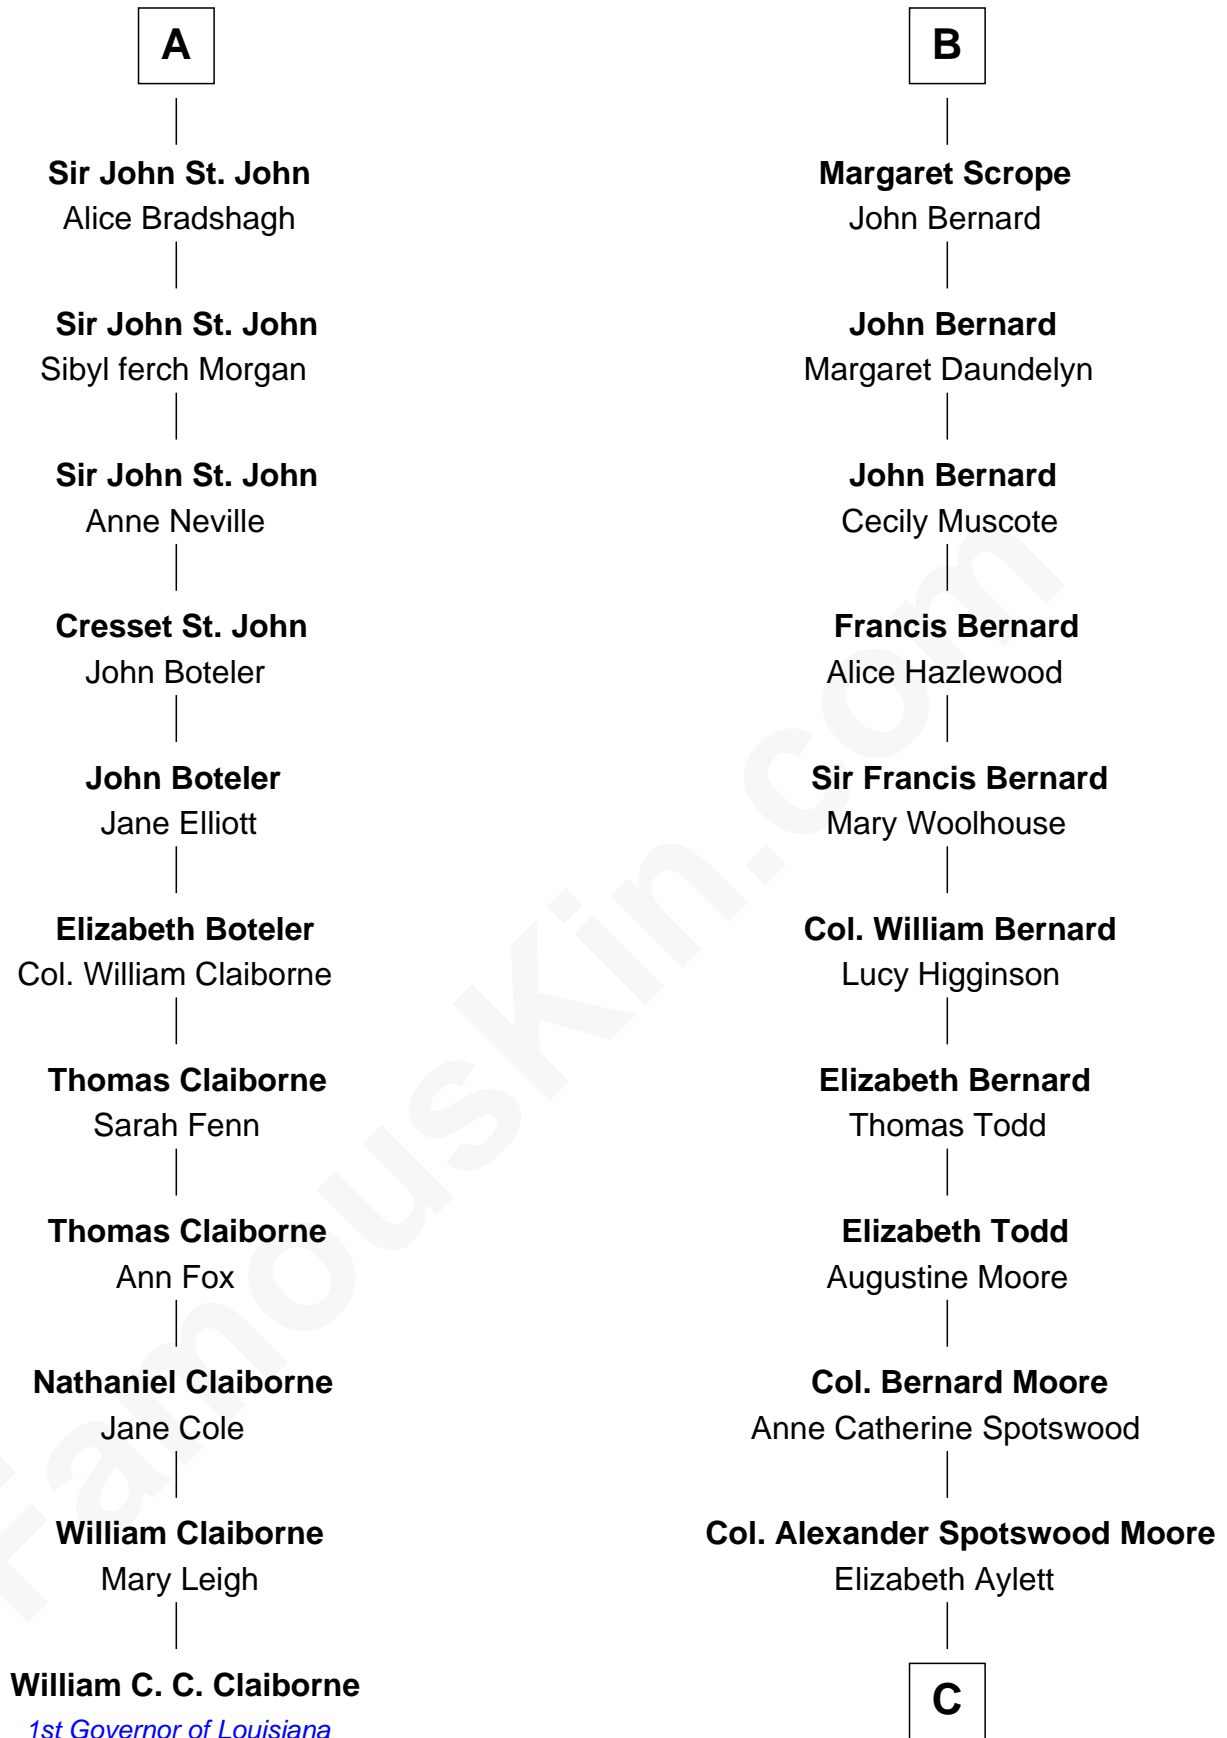

**FamousKin.com**  
**Relationship Chart of**  
**William C. C. Claiborne**  
*1st Governor of Louisiana*

17th cousin 2 times removed of

**Helen Keller**  
*Author and Activist*

**C**

—  
**Mary Fairfax Moore**

David Keller

—  
**Arthur Henley Keller**

Kate Adams

—  
**Helen Keller**

*Author and Activist*

FamousKin.com